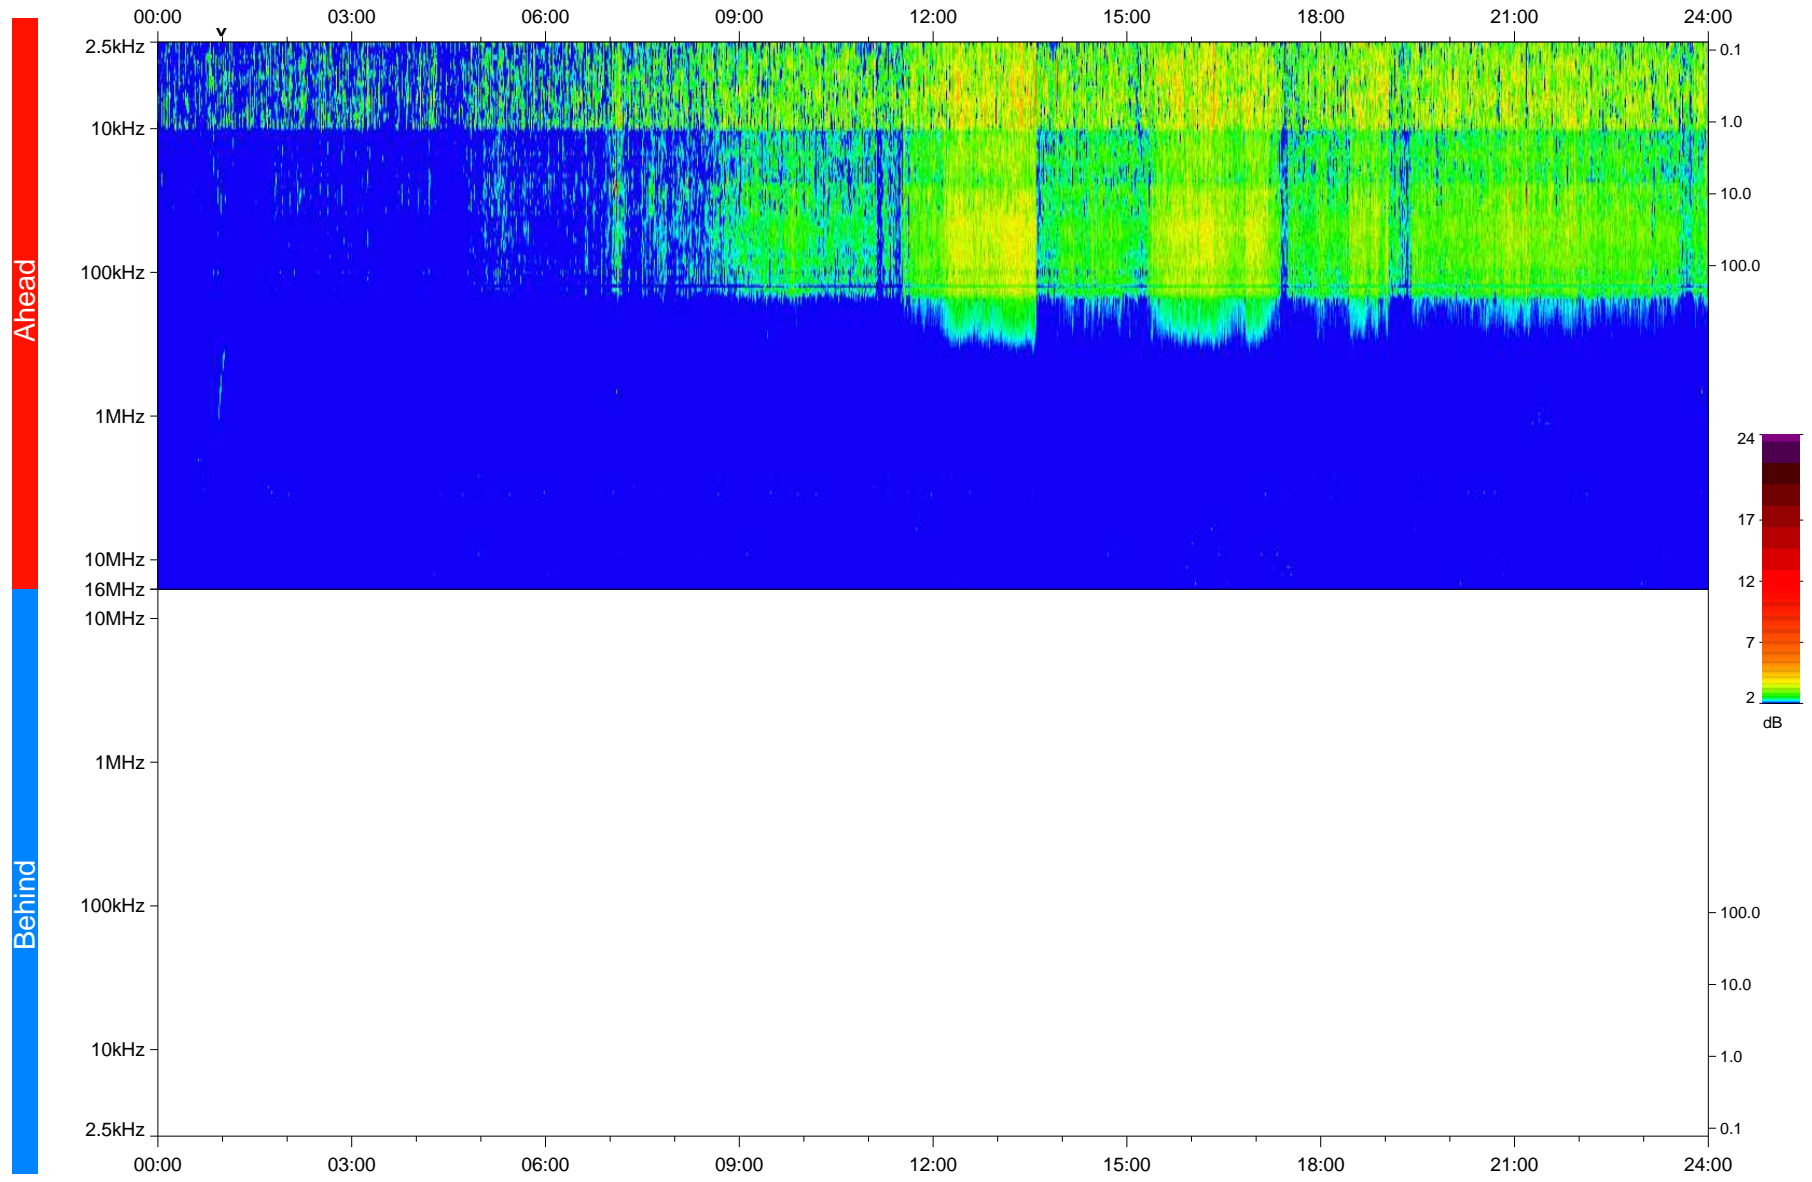

STEREO/WAVES Daily Summary - 22-Sep-2020 (DOY 266)

Ahead source file: swaves_ahead_2020_266_1_06.fin
Ahead PSE Angle: -62.0°

Behind PSE Angle: 58.0°
Behind source file: No STEREO-B data

Time (UTC)

file: stereo_swaves_daily-summary_color_20200922_v03
made by: space.umn.edu on macOS with IDL 8.8.2 on 2022-09-15 16:57:24, with TLib V945 / dynspec V311