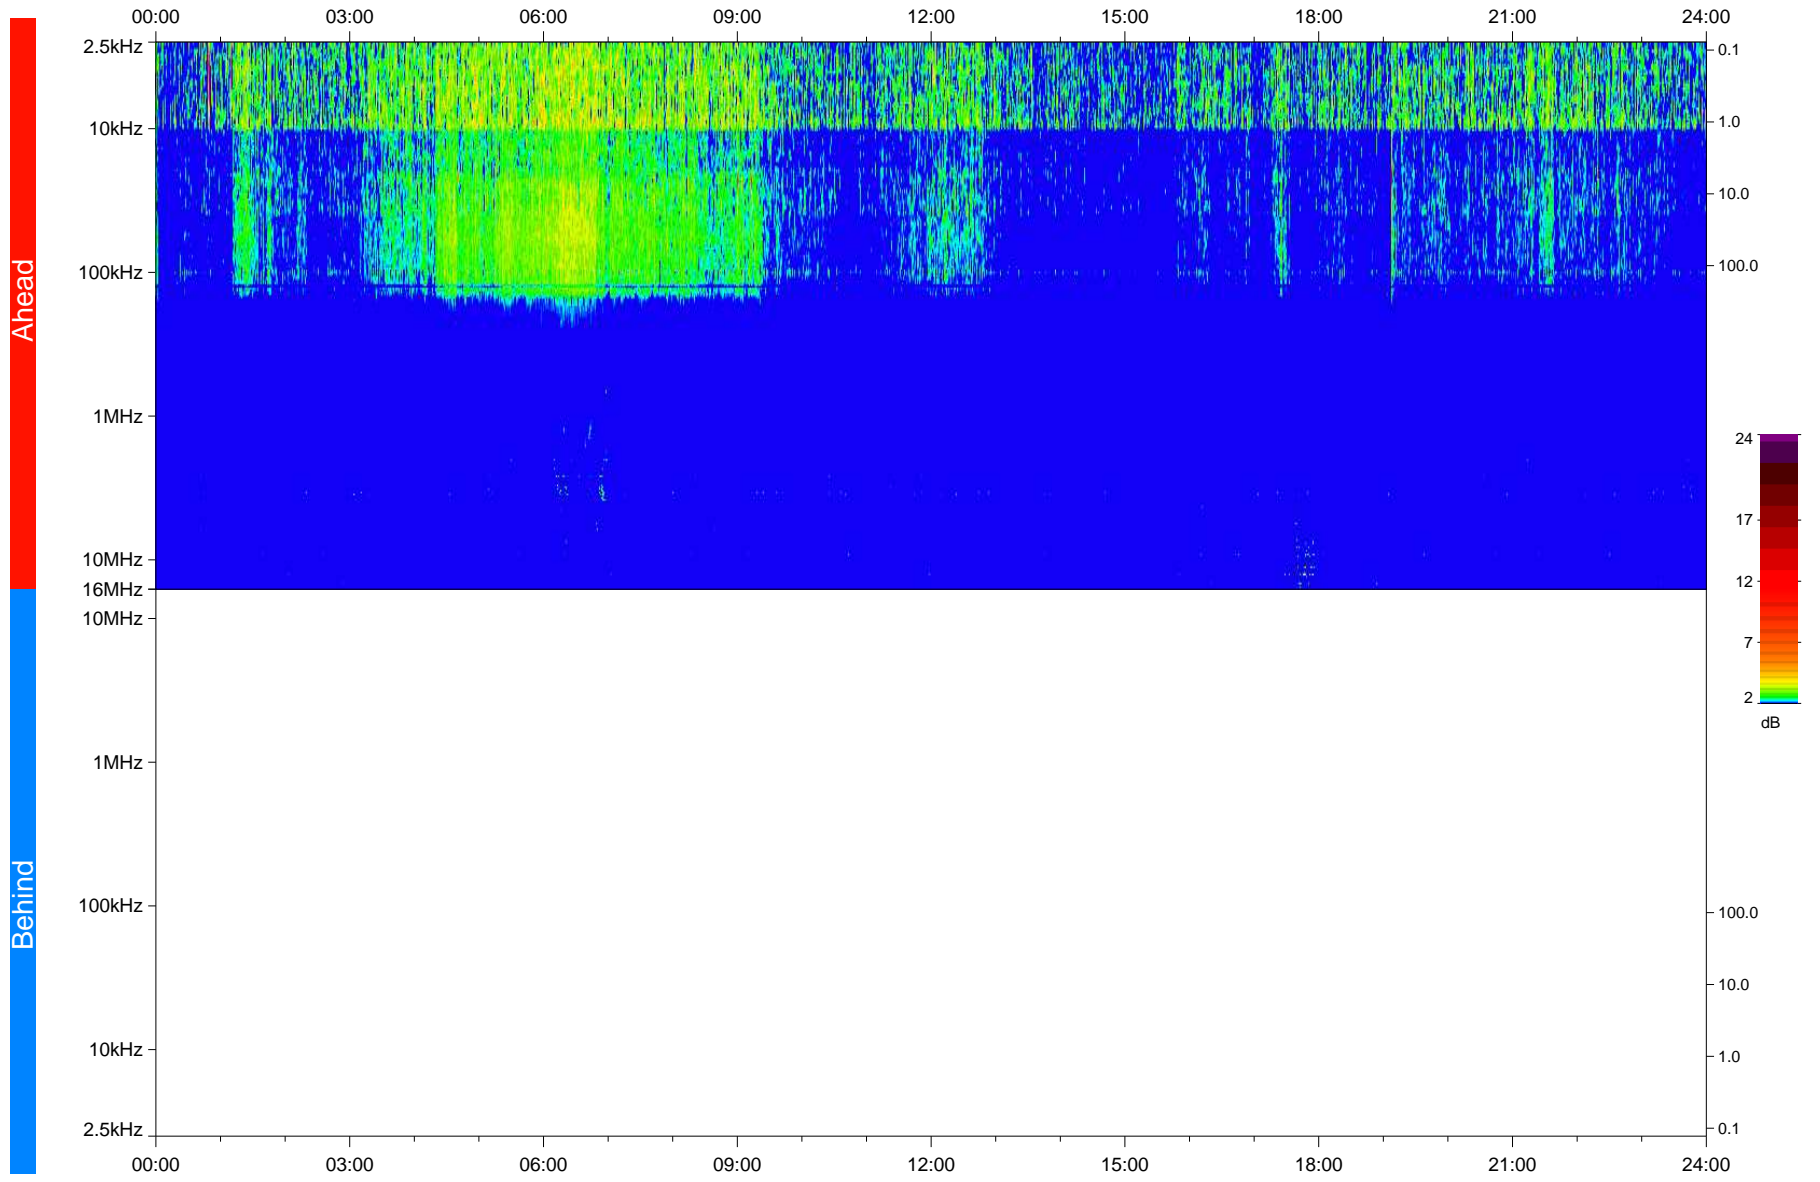

# STEREO/WAVES Daily Summary - 21-Sep-2020 (DOY 265)

Ahead source file: swaves\_ahead\_2020\_265\_1\_06.fin  
Ahead PSE Angle: -62.0°

Behind PSE Angle: 58.1°  
Behind source file: No STEREO-B data

Time (UTC)

file: stereo\_swaves\_daily-summary\_color\_20200921\_v04  
made by: space.umn.edu on macOS with IDL 8.8.2 on 2022-10-03 17:54:10, with TLib V945 / dynspec V311