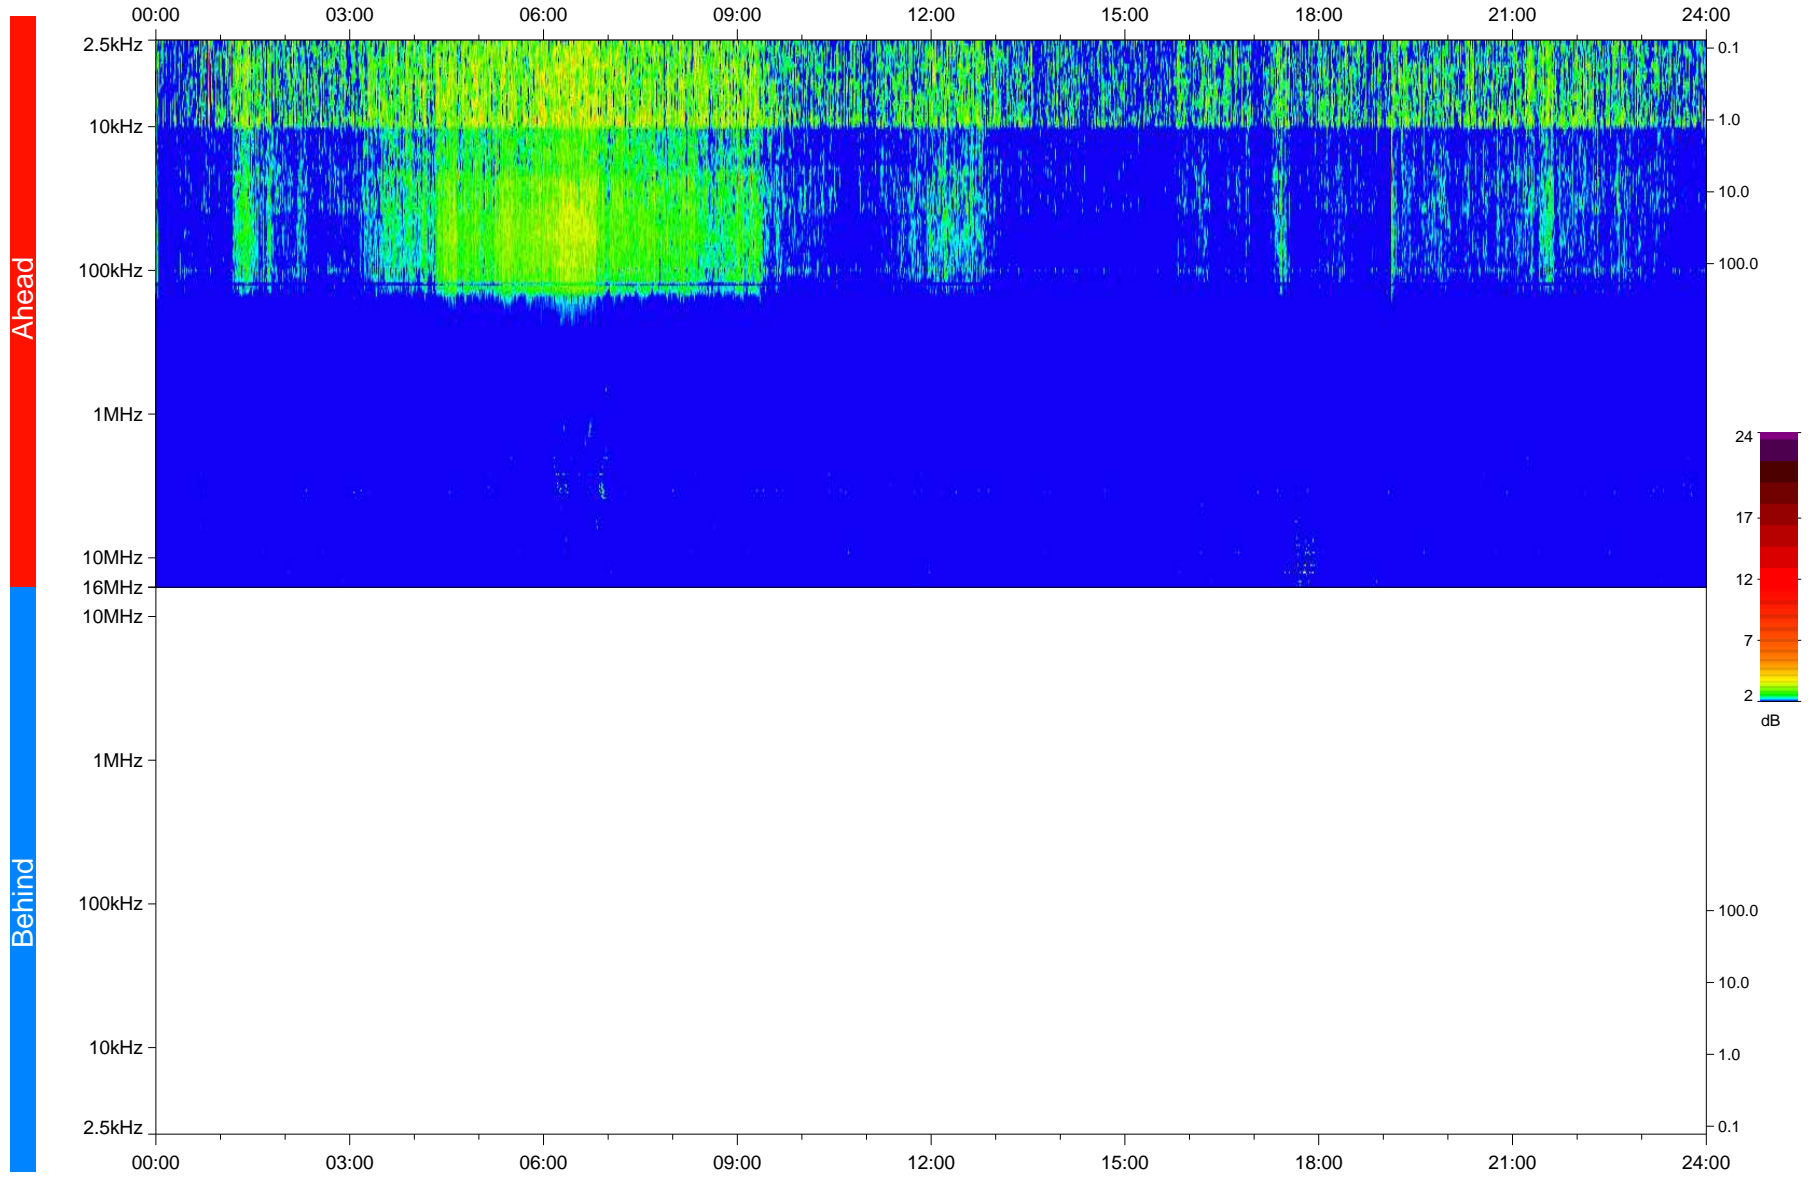

# STEREO/WAVES Daily Summary - 21-Sep-2020 (DOY 265)

Ahead source file: swaves\_ahead\_2020\_265\_1\_06.fin  
Ahead PSE Angle: -62.0°

Behind PSE Angle: 58.1°  
Behind source file: No STEREO-B data

Time (UTC)

file: stereo\_swaves\_daily-summary\_color\_20200921\_v03  
made by: space.umn.edu on macOS with IDL 8.8.2 on 2022-09-15 16:56:02, with TLib V945 / dynspec V311