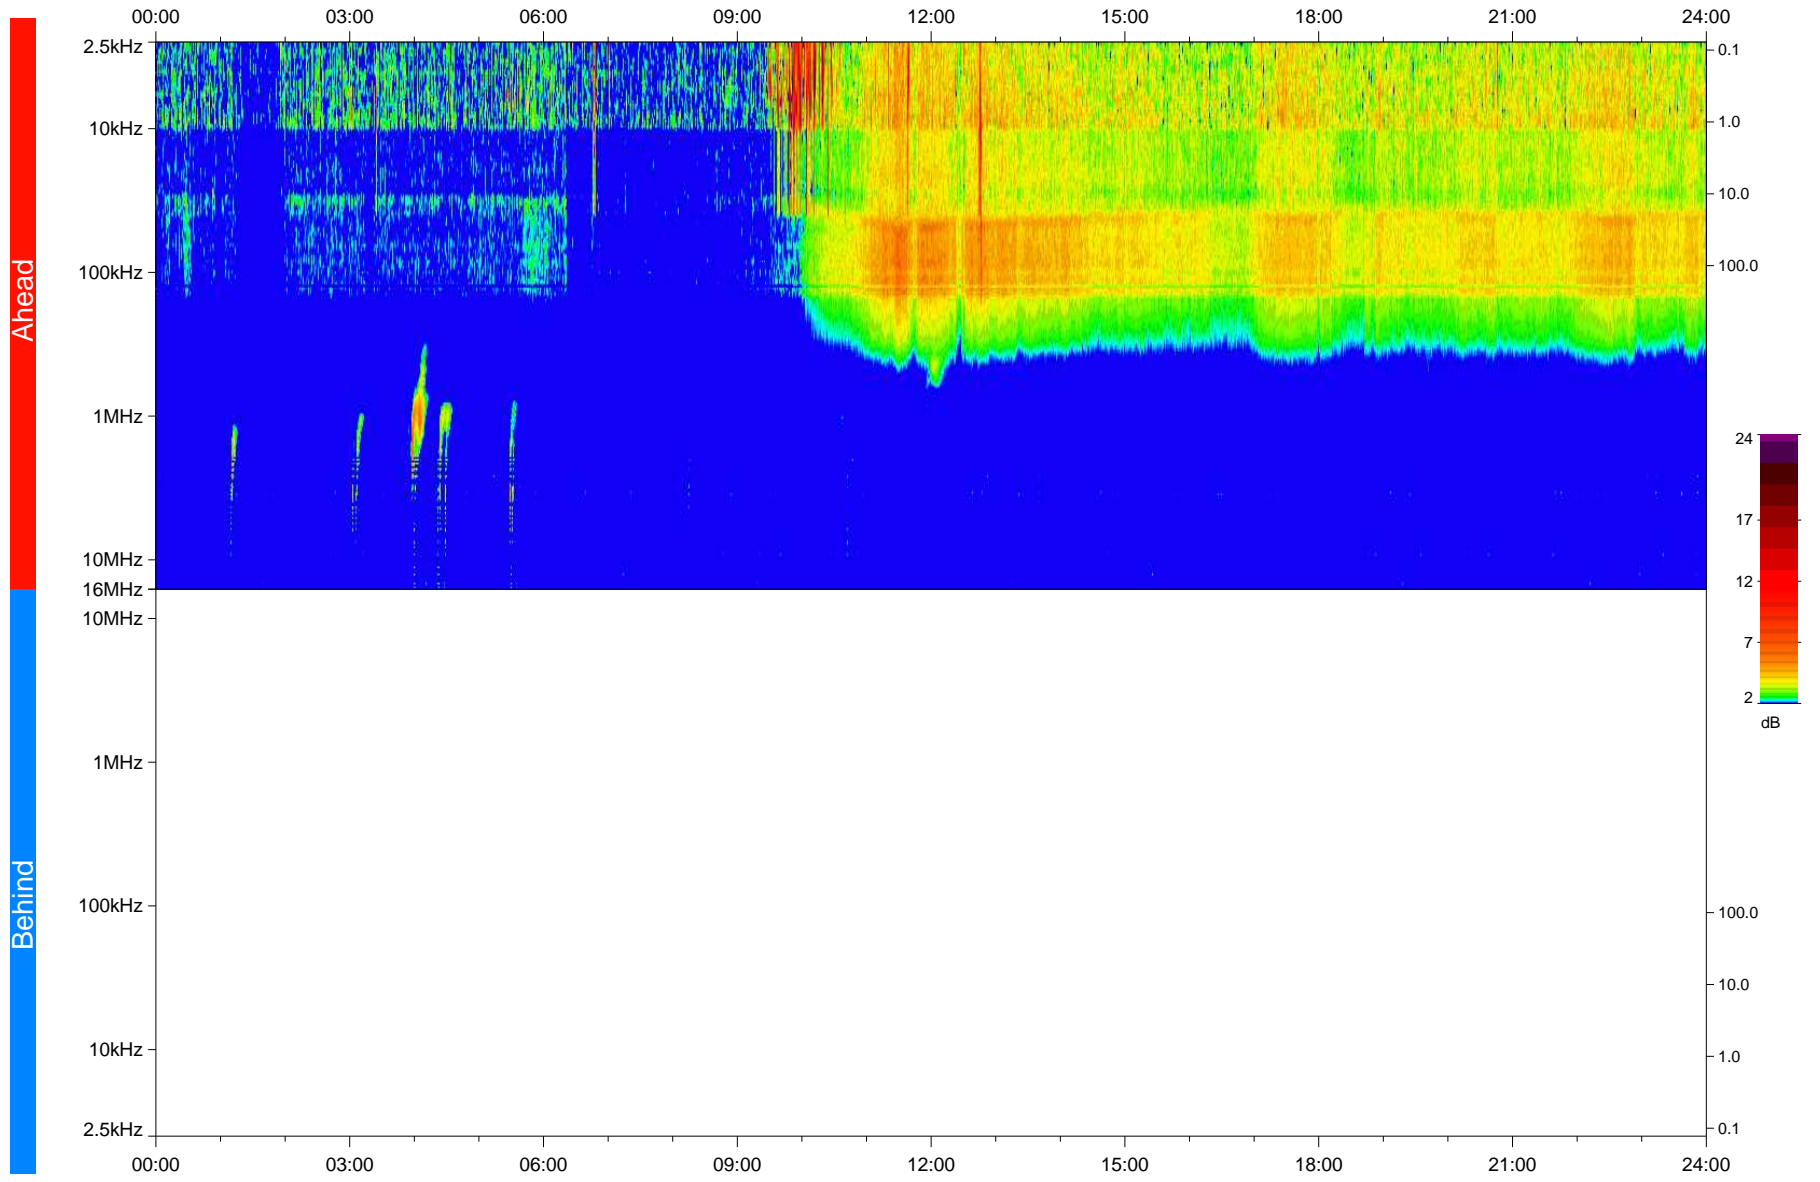

# STEREO/WAVES Daily Summary - 19-Sep-2020 (DOY 263)

Ahead source file: swaves\_ahead\_2020\_263\_1\_05.fin  
Ahead PSE Angle: -62.2°

Behind PSE Angle: 58.2°  
Behind source file: No STEREO-B data

Time (UTC)

file: stereo\_swaves\_daily-summary\_color\_20200919\_v04  
made by: space.umn.edu on macOS with IDL 8.8.2 on 2022-10-03 17:51:10, with TLib V945 / dynspec V311