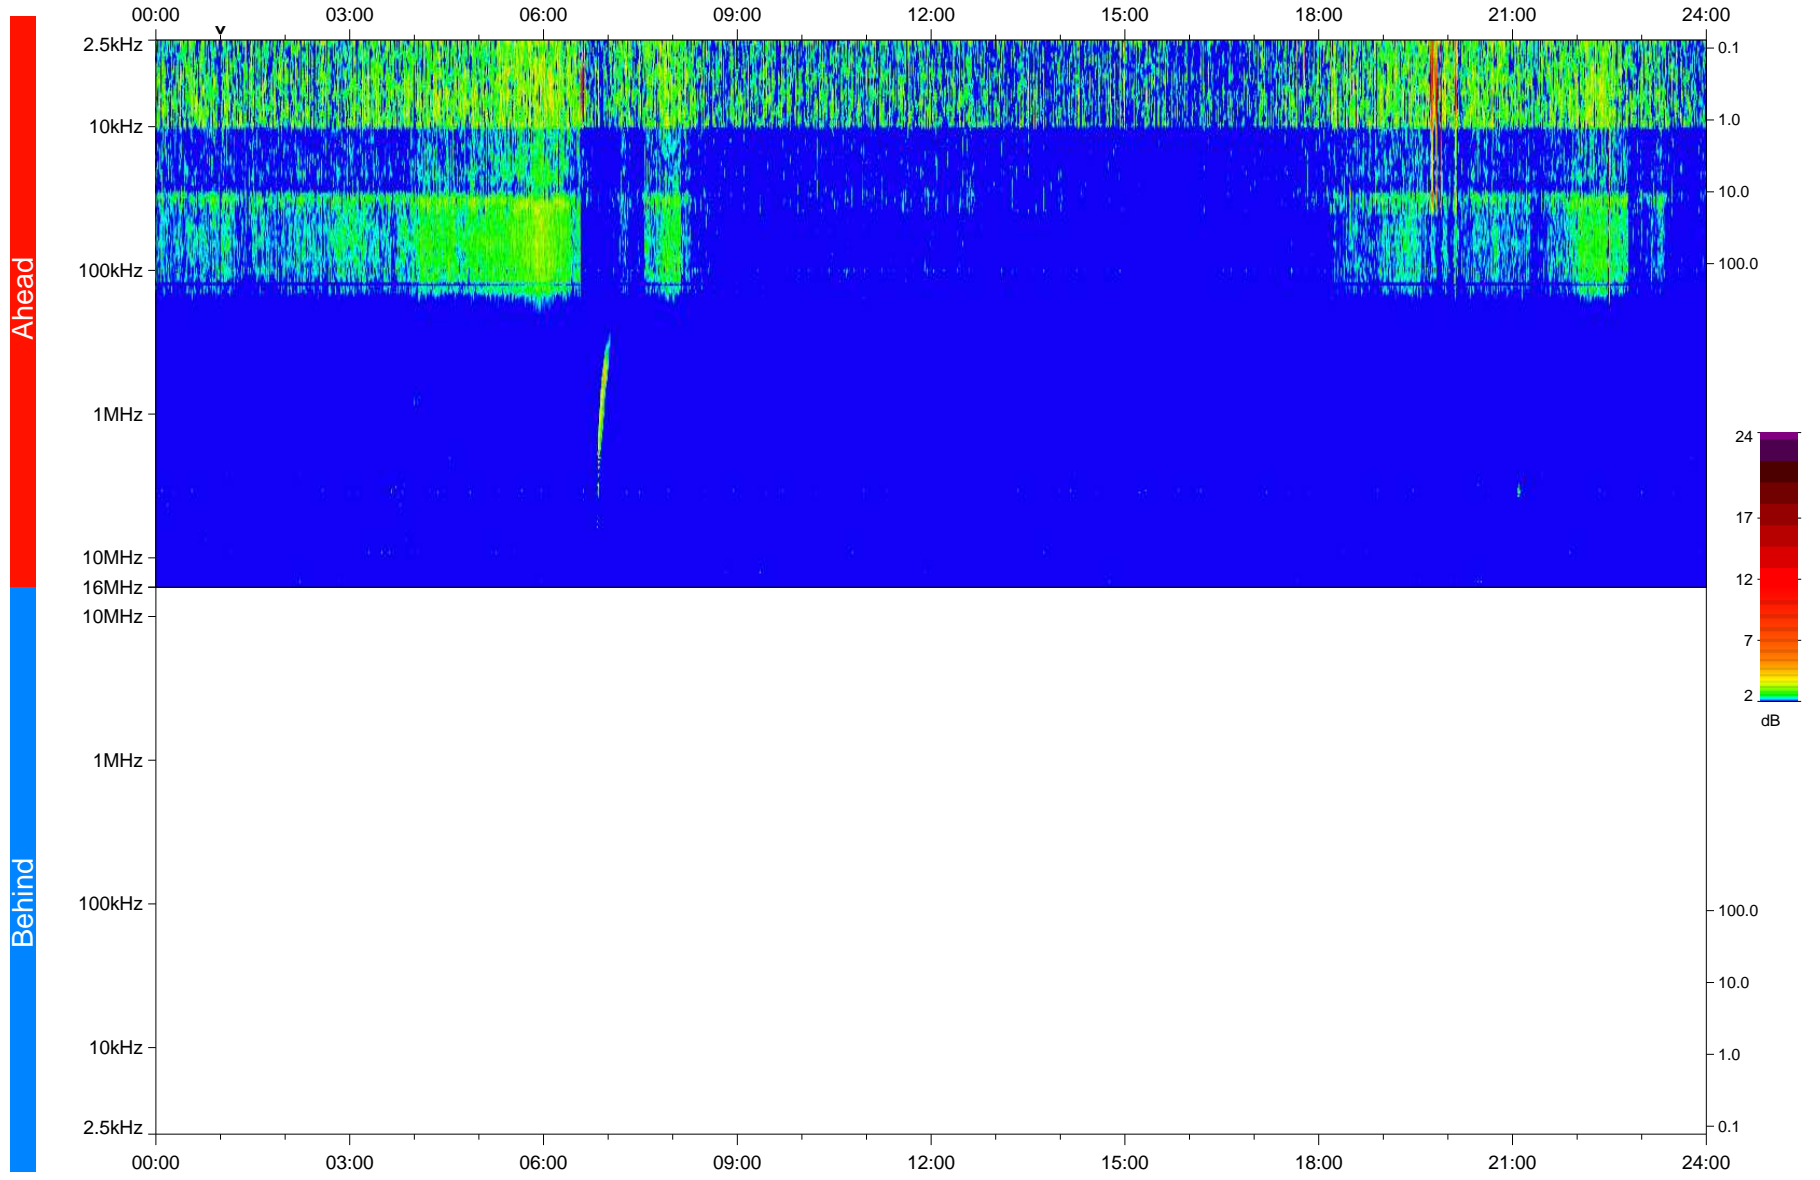

STEREO/WAVES Daily Summary - 18-Sep-2020 (DOY 262)

Ahead source file: swaves_ahead_2020_262_1_05.fin
Ahead PSE Angle: -62.2°

Behind PSE Angle: 58.2°
Behind source file: No STEREO-B data

Time (UTC)

file: stereo_swaves_daily-summary_color_20200918_v04
made by: space.umn.edu on macOS with IDL 8.8.2 on 2022-10-03 17:49:40, with TLib V945 / dynspec V311