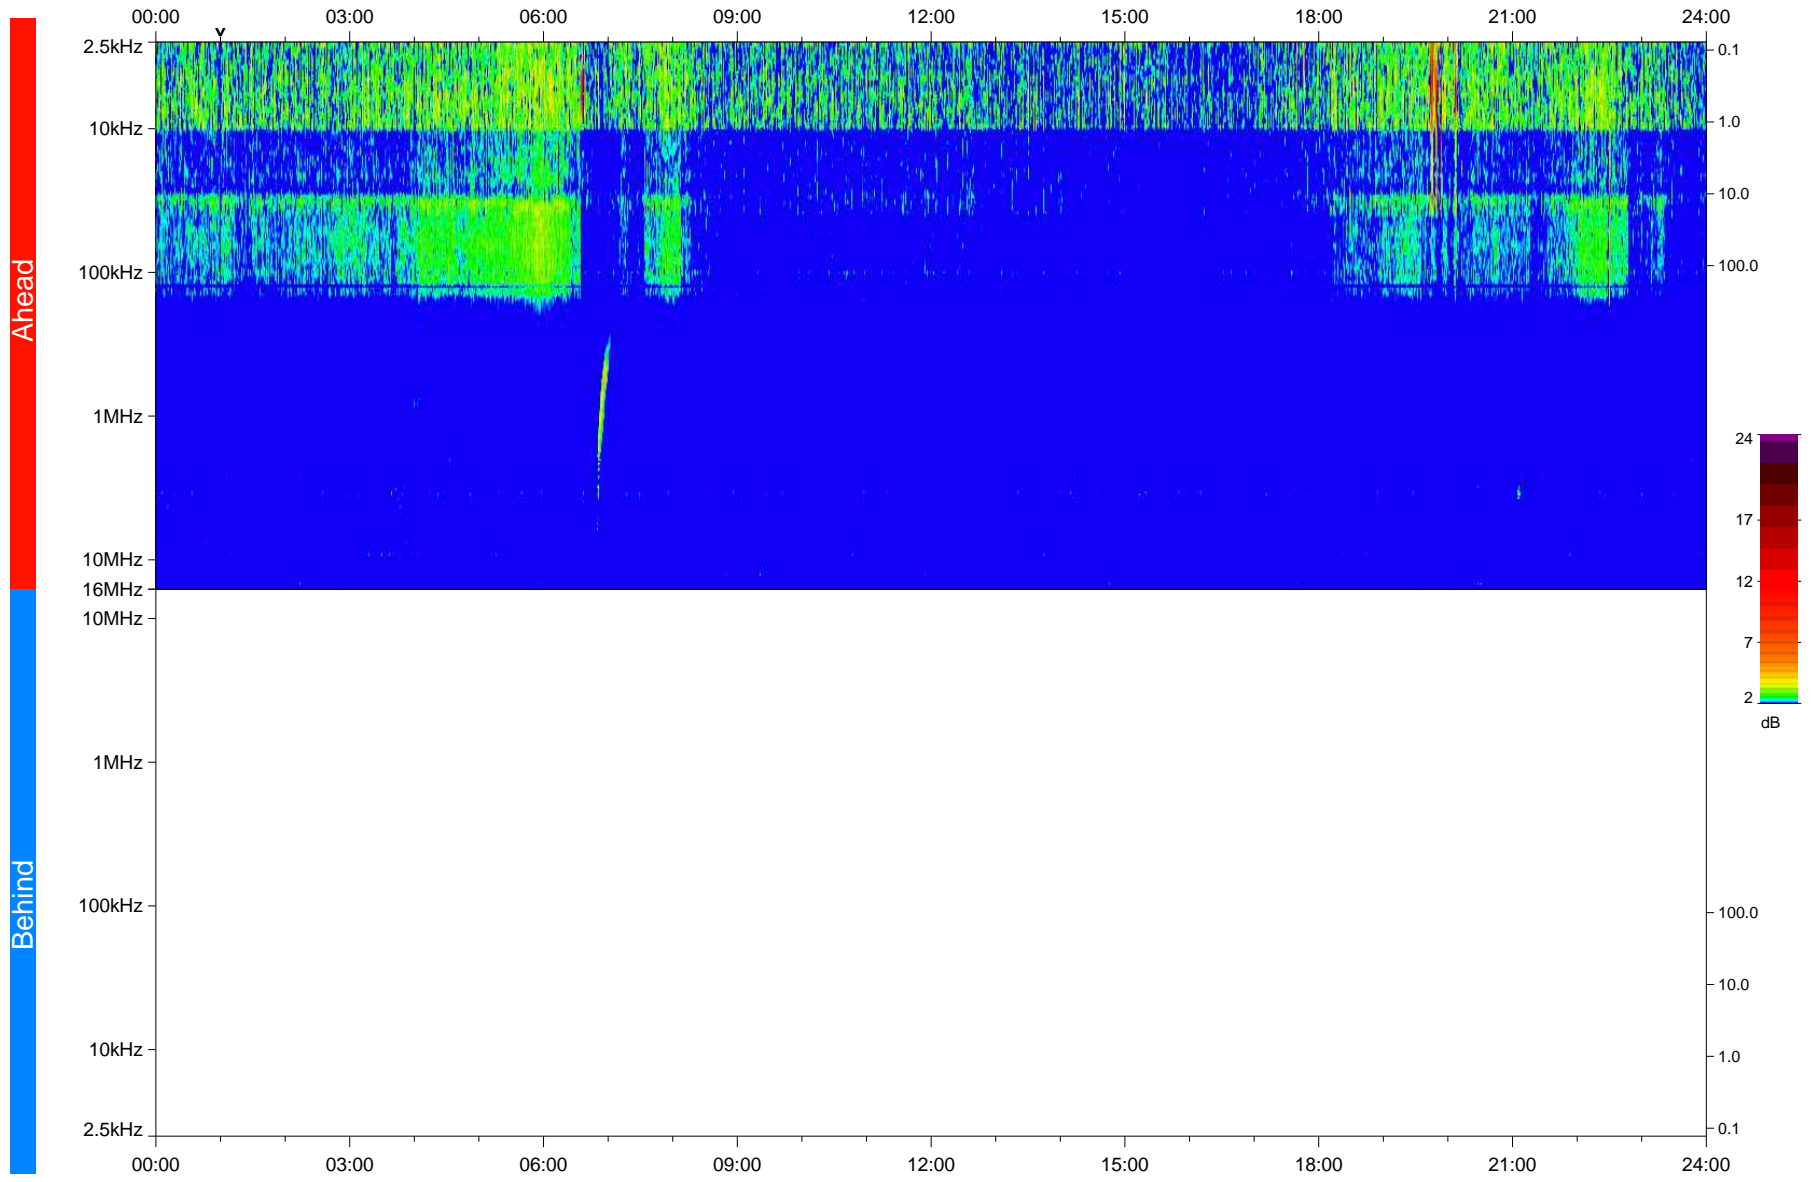

STEREO/WAVES Daily Summary - 18-Sep-2020 (DOY 262)

Ahead source file: swaves_ahead_2020_262_1_05.fin
Ahead PSE Angle: -62.2°

Behind PSE Angle: 58.2°
Behind source file: No STEREO-B data

Time (UTC)

file: stereo_swaves_daily-summary_color_20200918_v03
made by: space.umn.edu on macOS with IDL 8.8.2 on 2022-09-15 16:51:56, with TLib V945 / dynspec V311