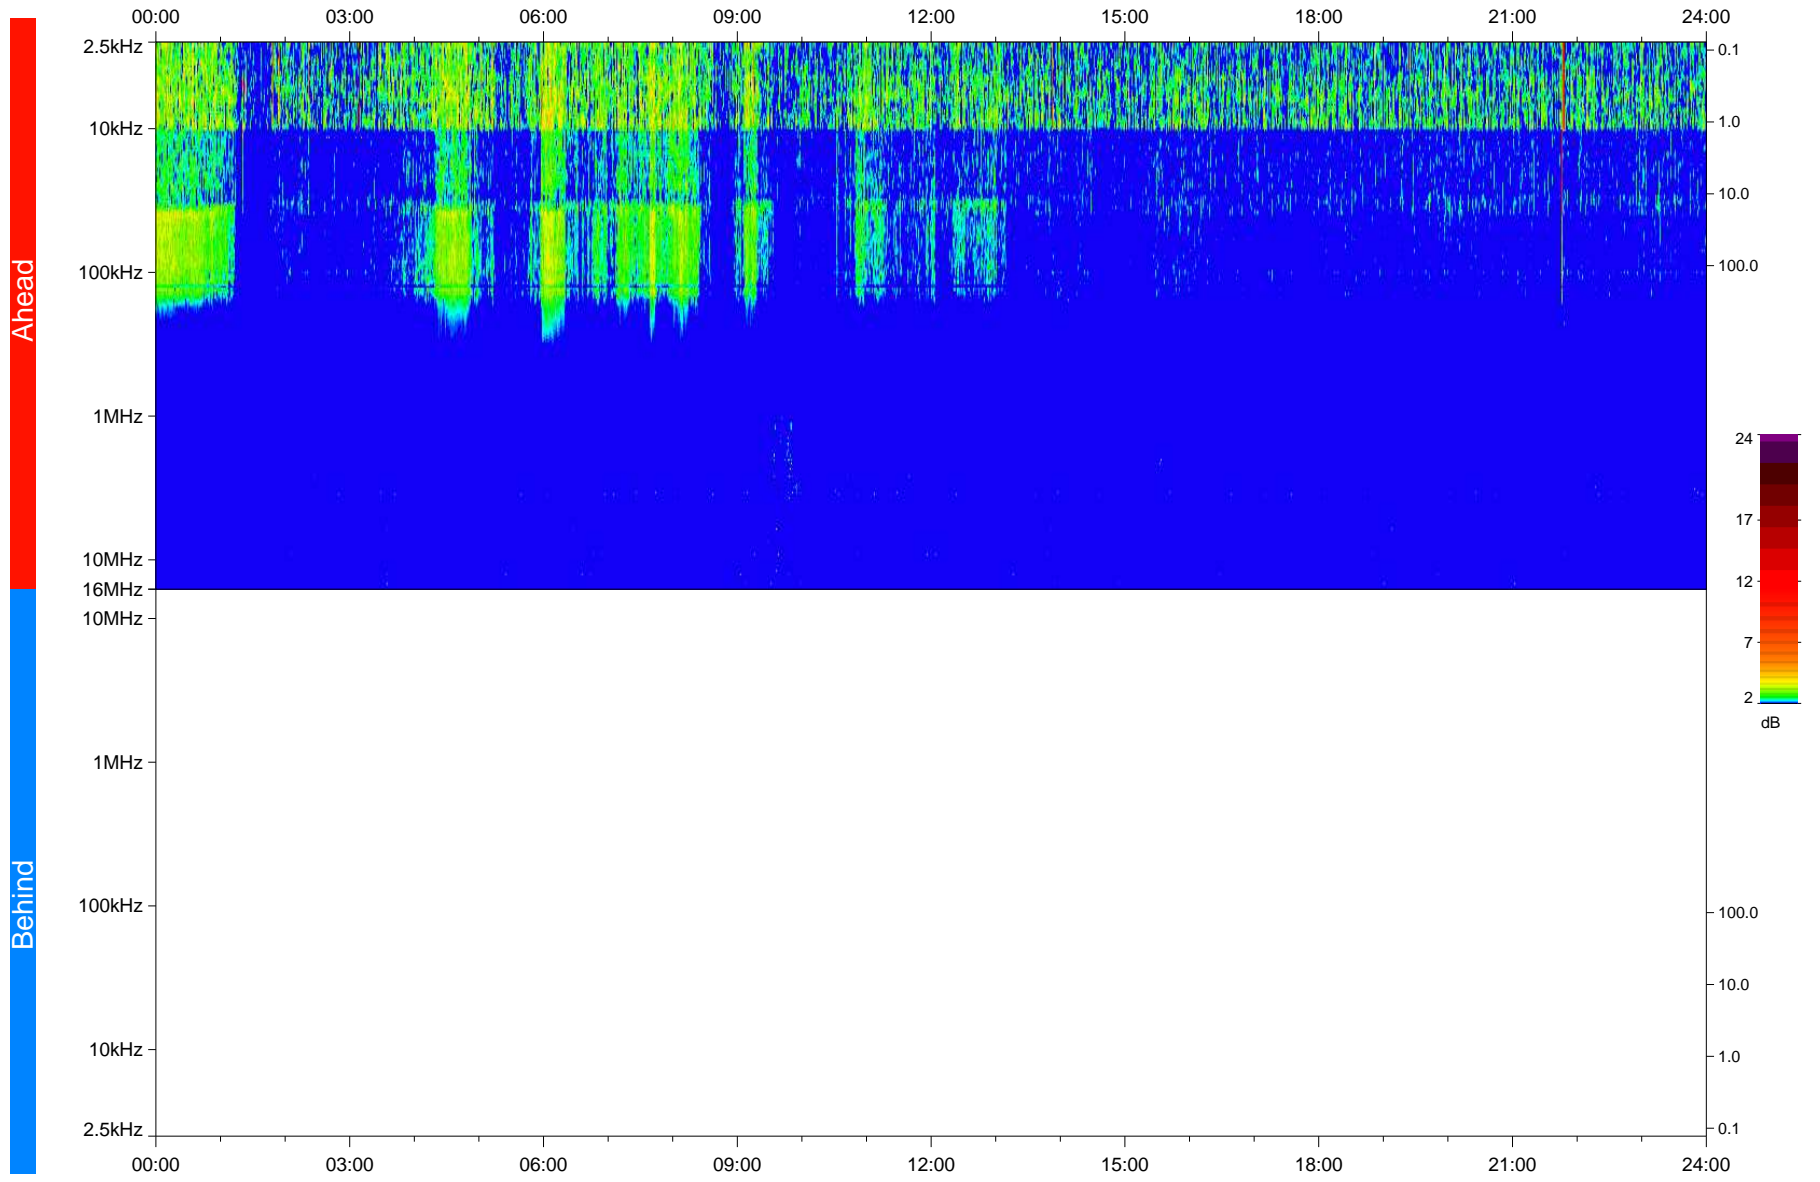

# STEREO/WAVES Daily Summary - 17-Sep-2020 (DOY 261)

Ahead source file: swaves\_ahead\_2020\_261\_1\_05.fin  
Ahead PSE Angle: -62.4°

Behind PSE Angle: 58.2°  
Behind source file: No STEREO-B data

Time (UTC)

file: stereo\_swaves\_daily-summary\_color\_20200917\_v03  
made by: space.umn.edu on macOS with IDL 8.8.2 on 2022-09-15 16:50:35, with TLib V945 / dynspec V311