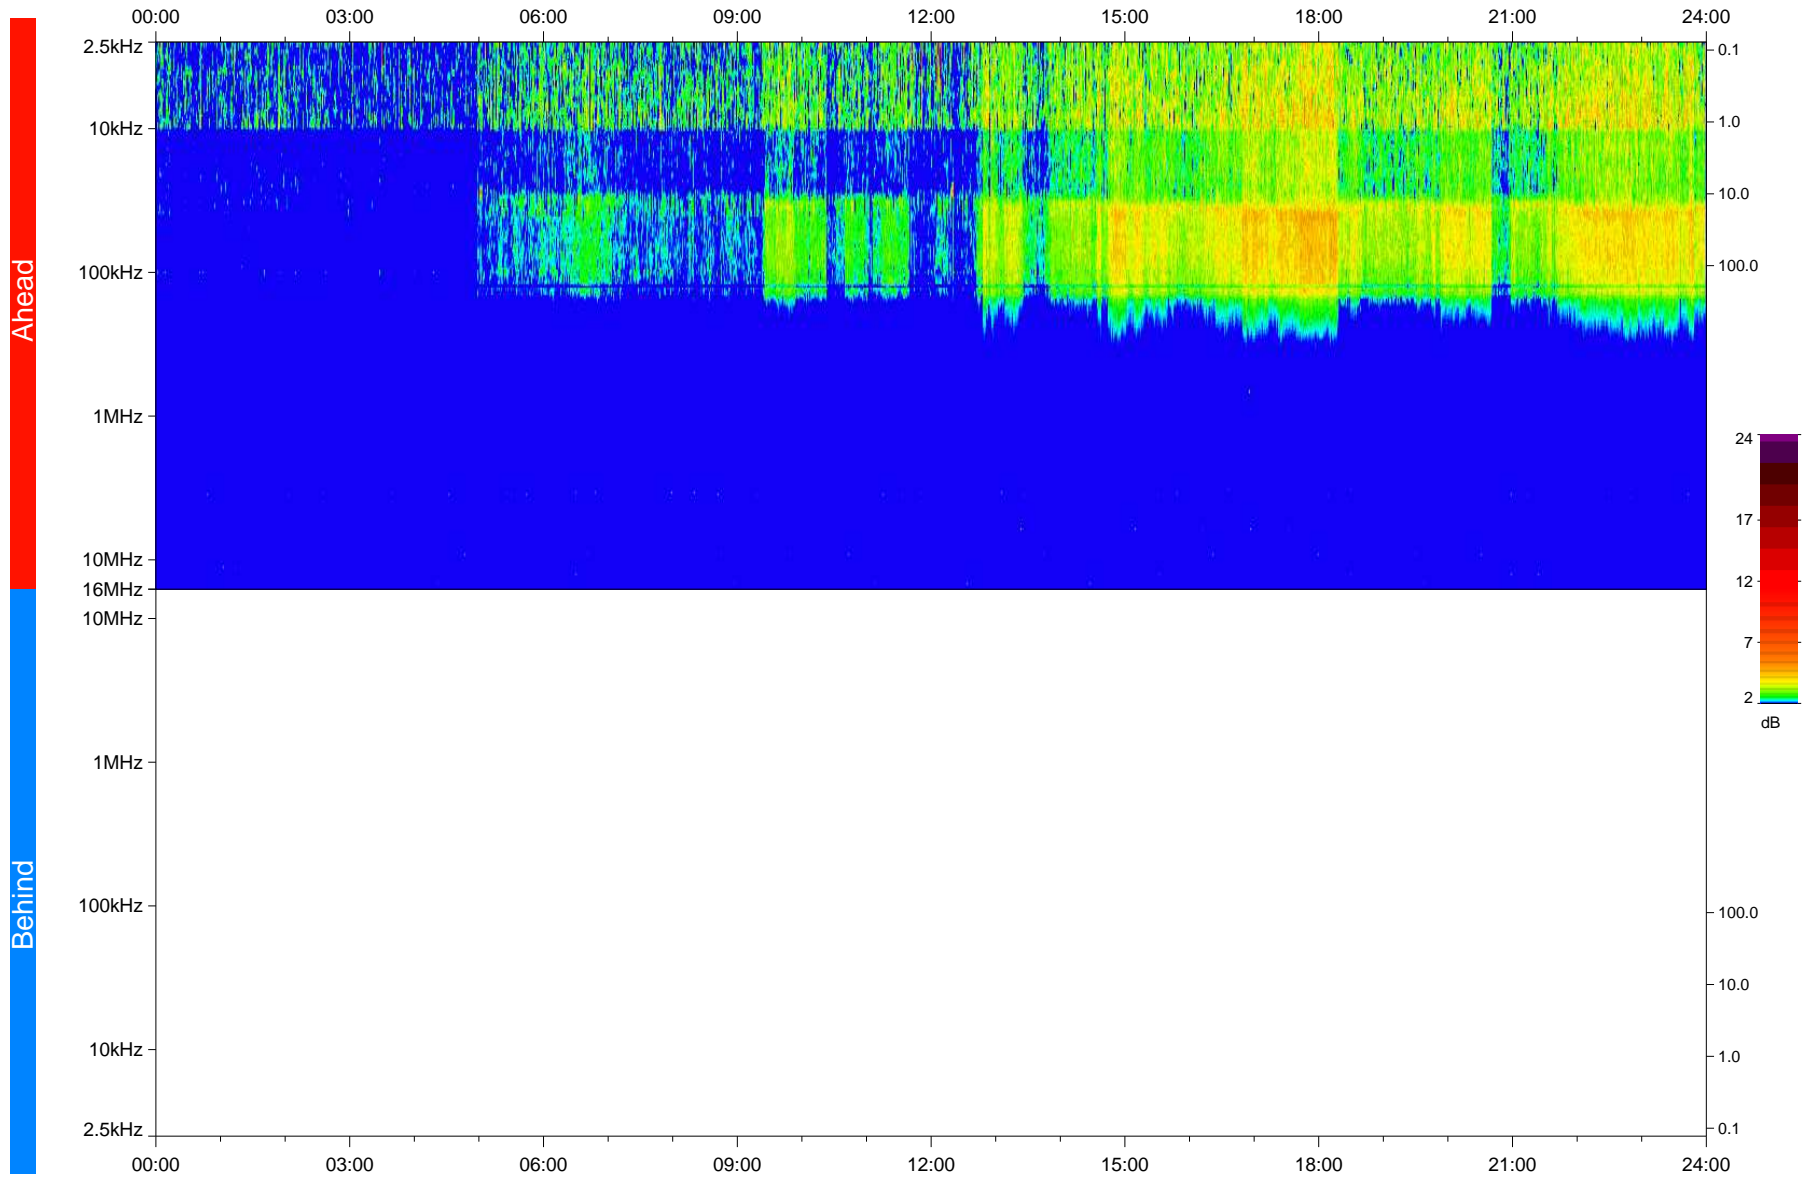

# STEREO/WAVES Daily Summary - 15-Sep-2020 (DOY 259)

Ahead source file: swaves\_ahead\_2020\_259\_1\_05.fin  
Ahead PSE Angle: -62.5°

Behind PSE Angle: 58.3°  
Behind source file: No STEREO-B data

Time (UTC)

file: stereo\_swaves\_daily-summary\_color\_20200915\_v04  
made by: space.umn.edu on macOS with IDL 8.8.2 on 2022-10-03 17:45:10, with TLib V945 / dynspec V311