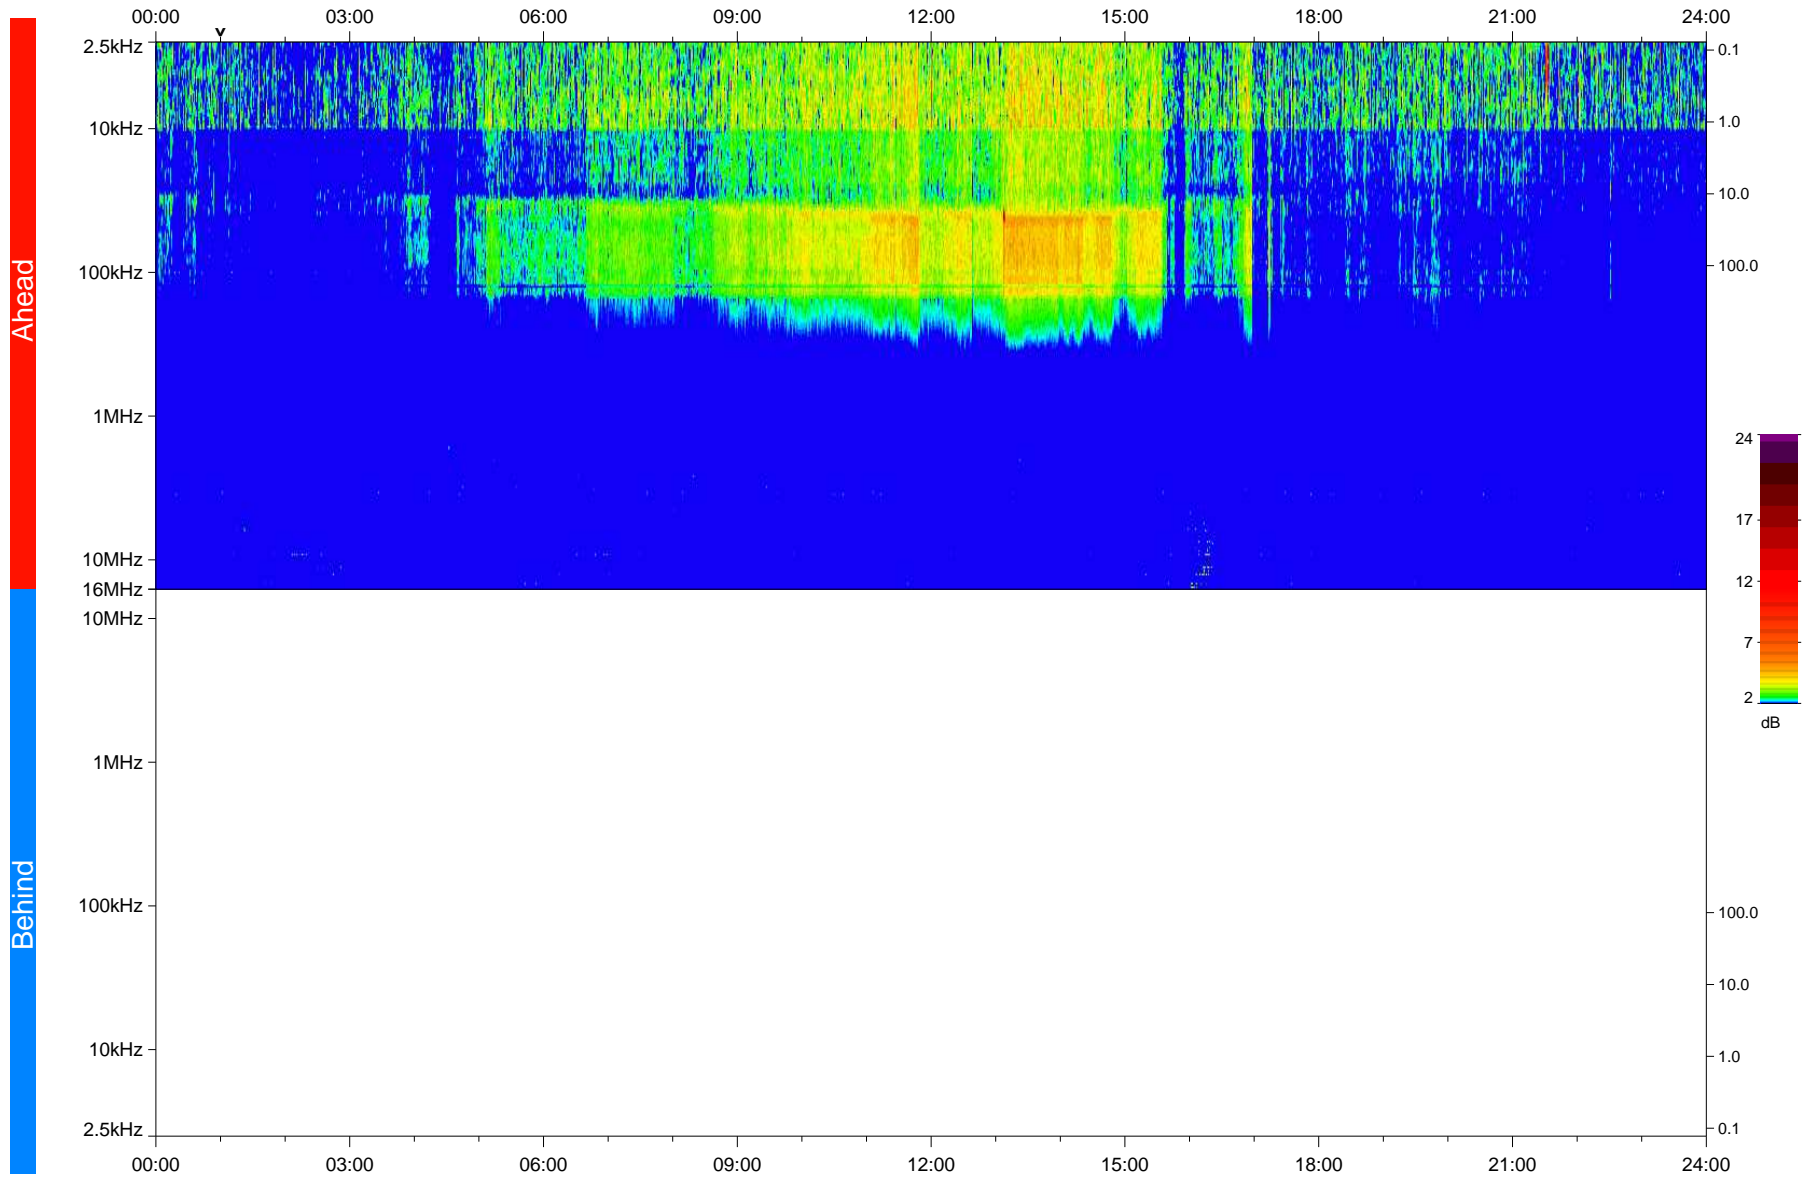

STEREO/WAVES Daily Summary - 14-Sep-2020 (DOY 258)

Ahead source file: swaves_ahead_2020_258_1_05.fin
Ahead PSE Angle: -62.5°

Behind PSE Angle: 58.3°
Behind source file: No STEREO-B data

Time (UTC)

file: stereo_swaves_daily-summary_color_20200914_v04
made by: space.umn.edu on macOS with IDL 8.8.2 on 2022-10-03 17:43:41, with TMLib V945 / dynspec V311