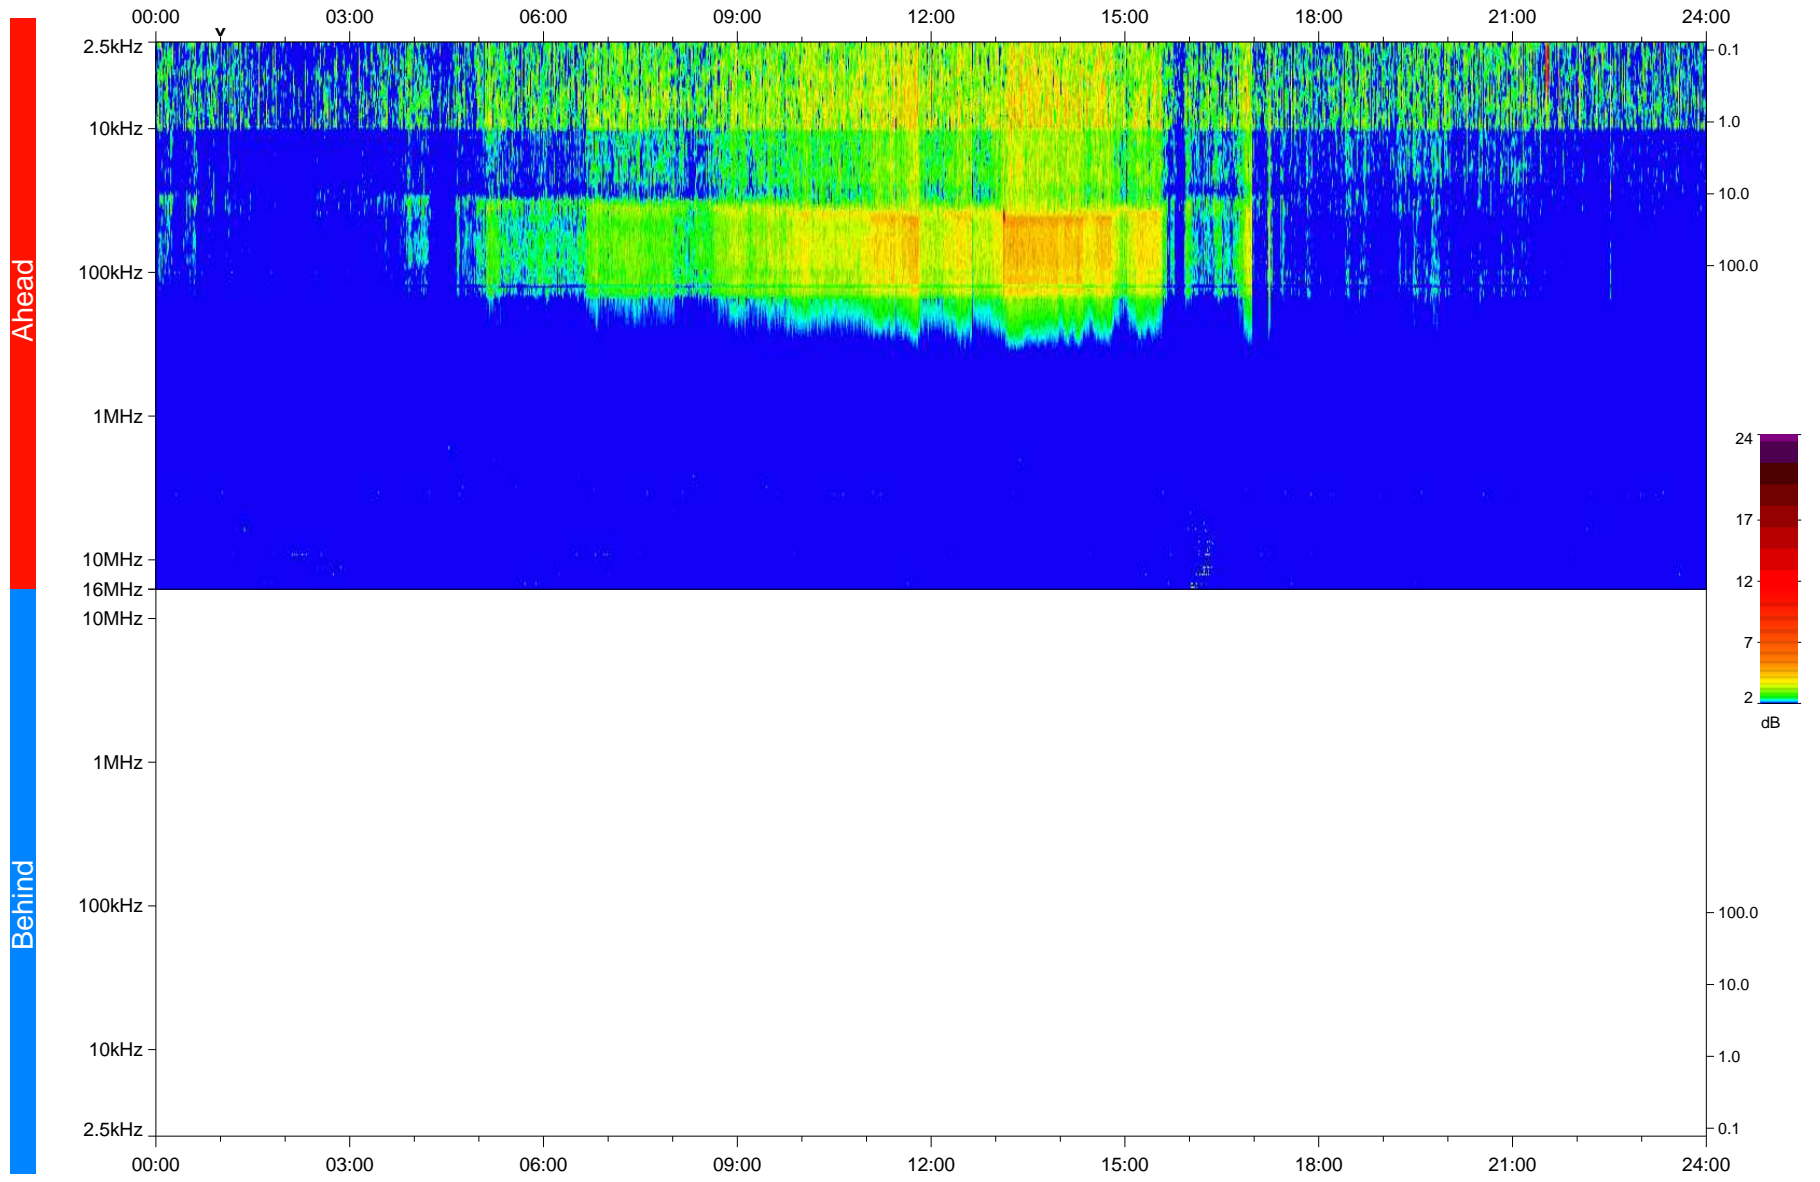

STEREO/WAVES Daily Summary - 14-Sep-2020 (DOY 258)

Ahead source file: swaves_ahead_2020_258_1_05.fin
Ahead PSE Angle: -62.5°

Behind PSE Angle: 58.3°
Behind source file: No STEREO-B data

Time (UTC)

file: stereo_swaves_daily-summary_color_20200914_v03
made by: space.umn.edu on macOS with IDL 8.8.2 on 2022-09-15 16:46:29, with TMLib V945 / dynspec V311