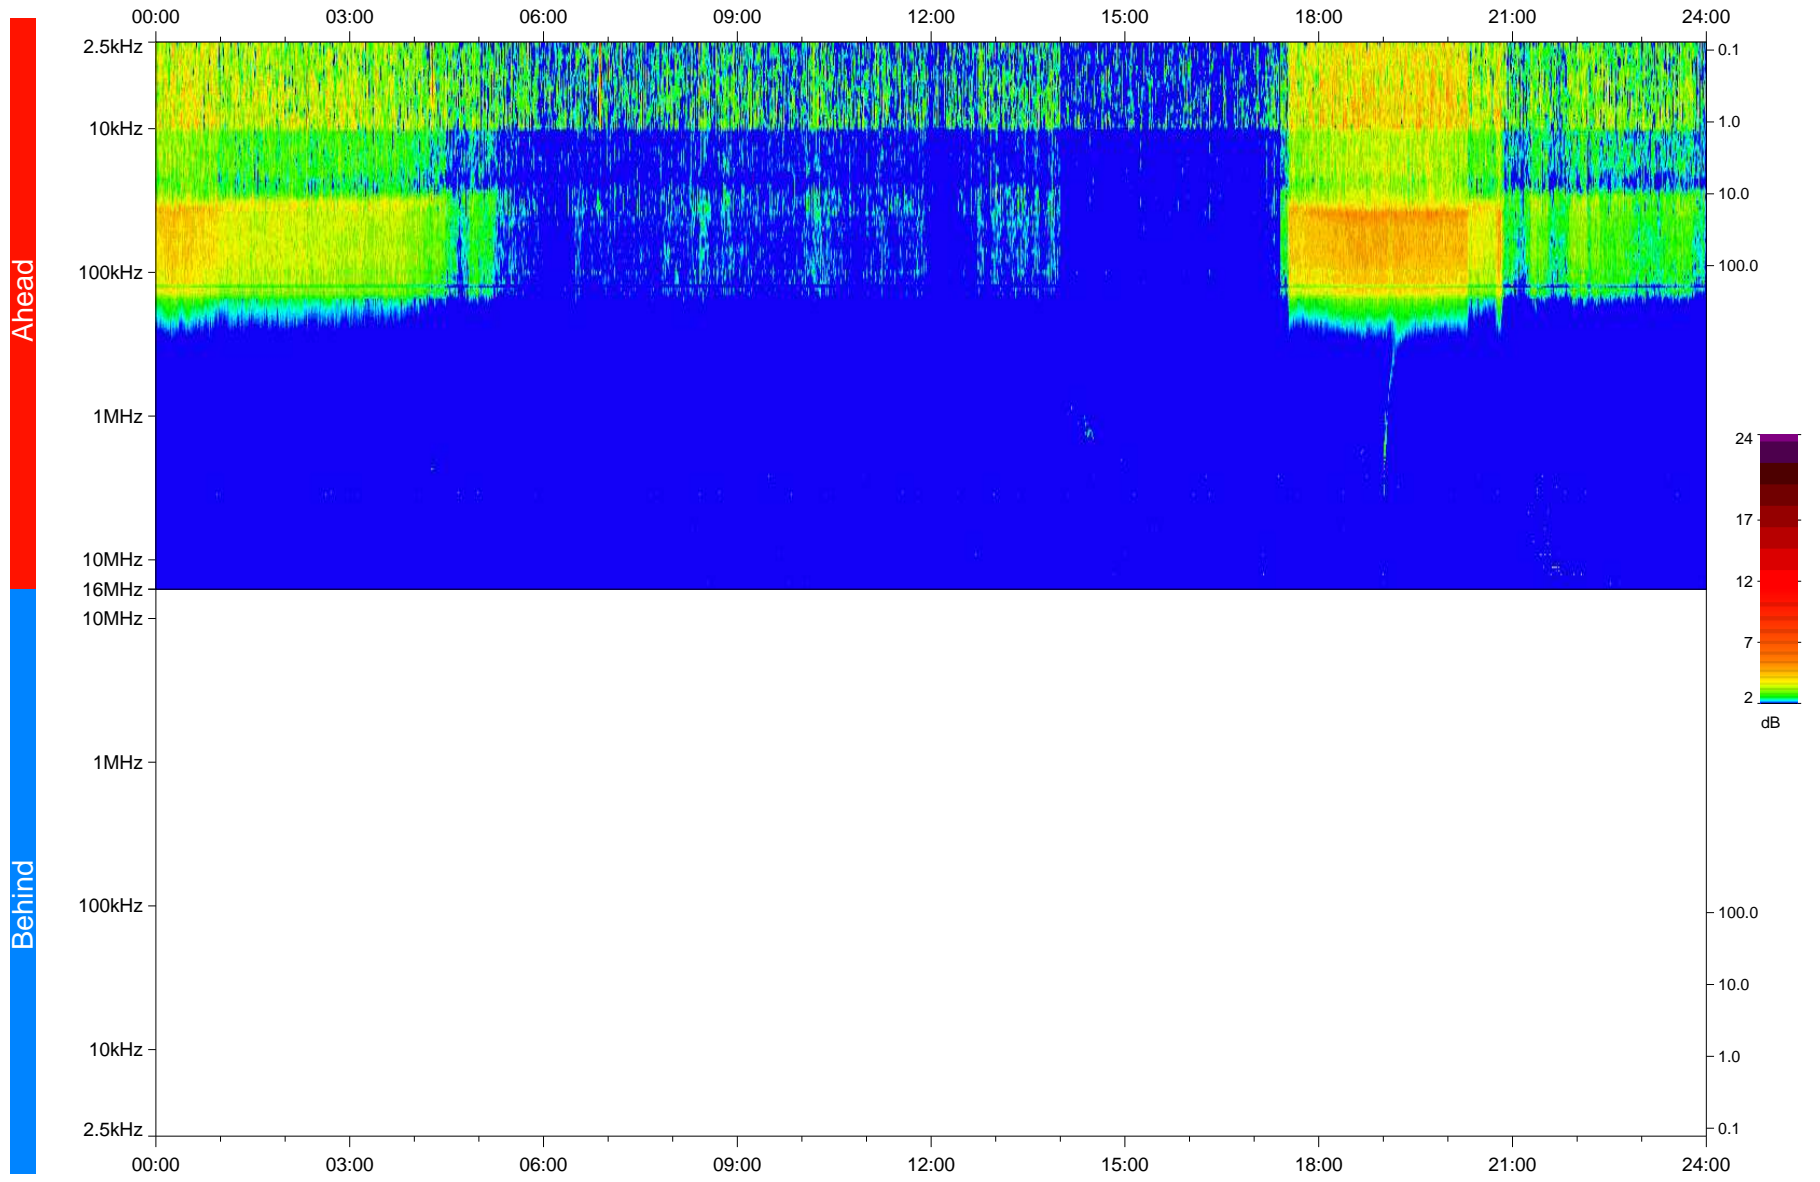

STEREO/WAVES Daily Summary - 13-Sep-2020 (DOY 257)

Ahead source file: swaves_ahead_2020_257_1_05.fin
Ahead PSE Angle: -62.7°

Behind PSE Angle: 58.3°
Behind source file: No STEREO-B data

Time (UTC)

file: stereo_swaves_daily-summary_color_20200913_v04
made by: space.umn.edu on macOS with IDL 8.8.2 on 2022-10-03 17:42:10, with TLib V945 / dynspec V311