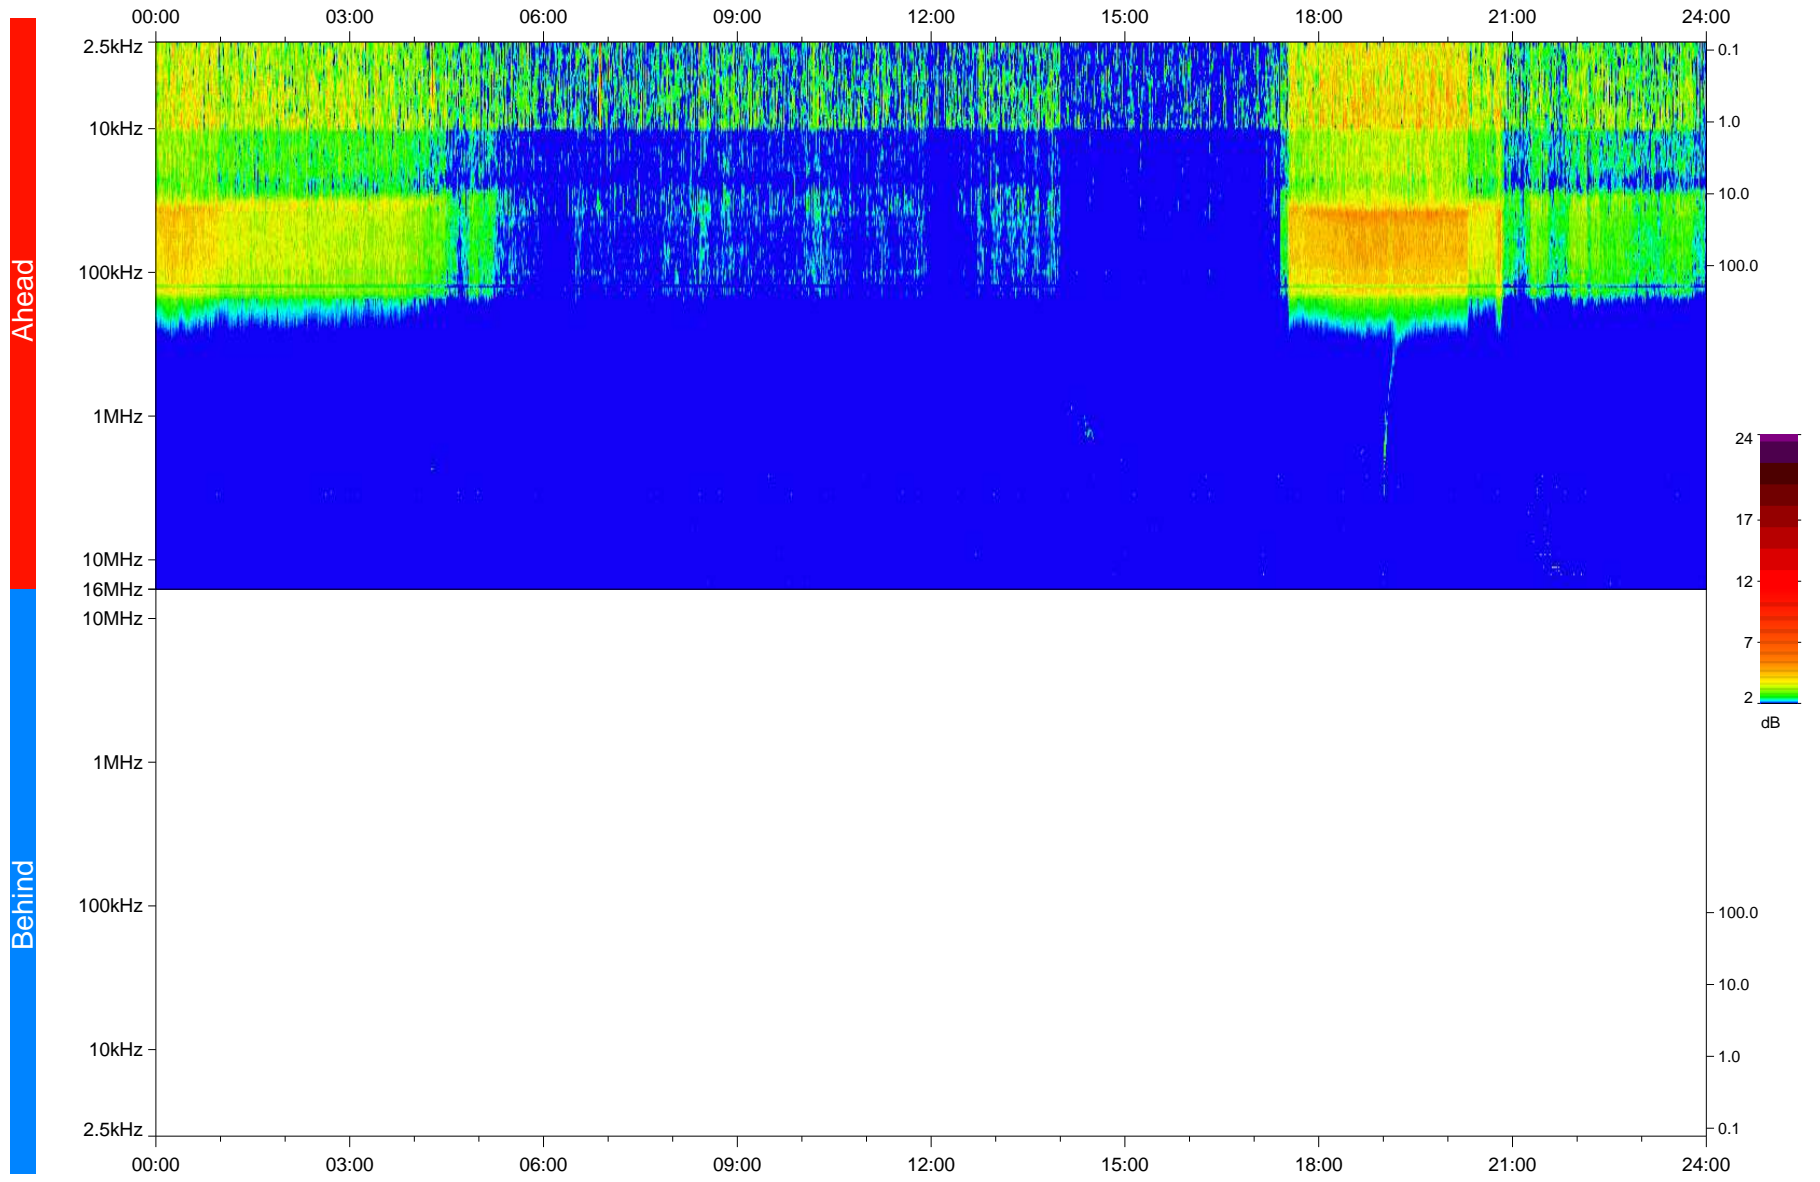

# STEREO/WAVES Daily Summary - 13-Sep-2020 (DOY 257)

Ahead source file: swaves\_ahead\_2020\_257\_1\_05.fin  
Ahead PSE Angle: -62.7°

Behind PSE Angle: 58.3°  
Behind source file: No STEREO-B data

Time (UTC)

file: stereo\_swaves\_daily-summary\_color\_20200913\_v03  
made by: space.umn.edu on macOS with IDL 8.8.2 on 2022-09-15 16:45:06, with TLib V945 / dynspec V311