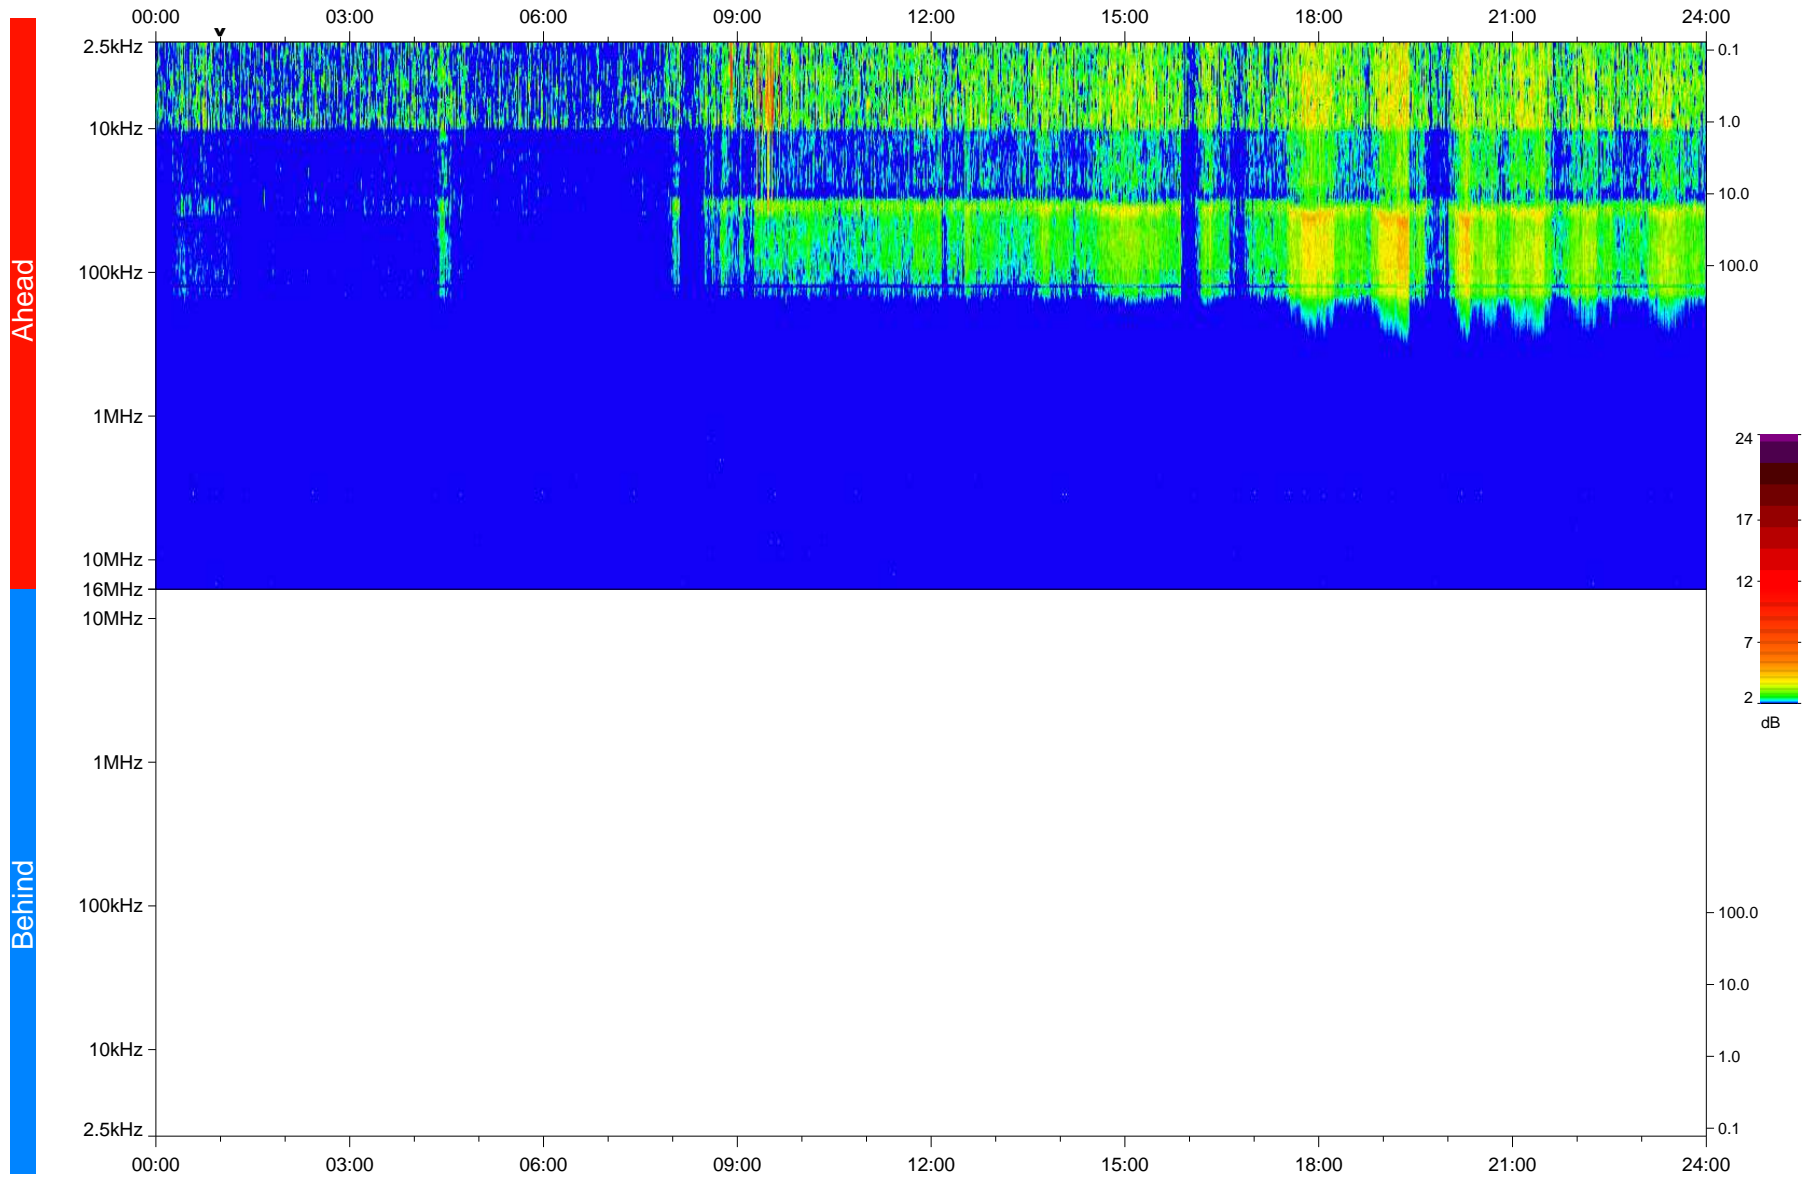

# STEREO/WAVES Daily Summary - 12-Sep-2020 (DOY 256)

Ahead source file: swaves\_ahead\_2020\_256\_1\_05.fin  
Ahead PSE Angle: -62.8°

Behind PSE Angle: 58.3°  
Behind source file: No STEREO-B data

Time (UTC)

file: stereo\_swaves\_daily-summary\_color\_20200912\_v04  
made by: space.umn.edu on macOS with IDL 8.8.2 on 2022-10-03 17:40:40, with TLib V945 / dynspec V311