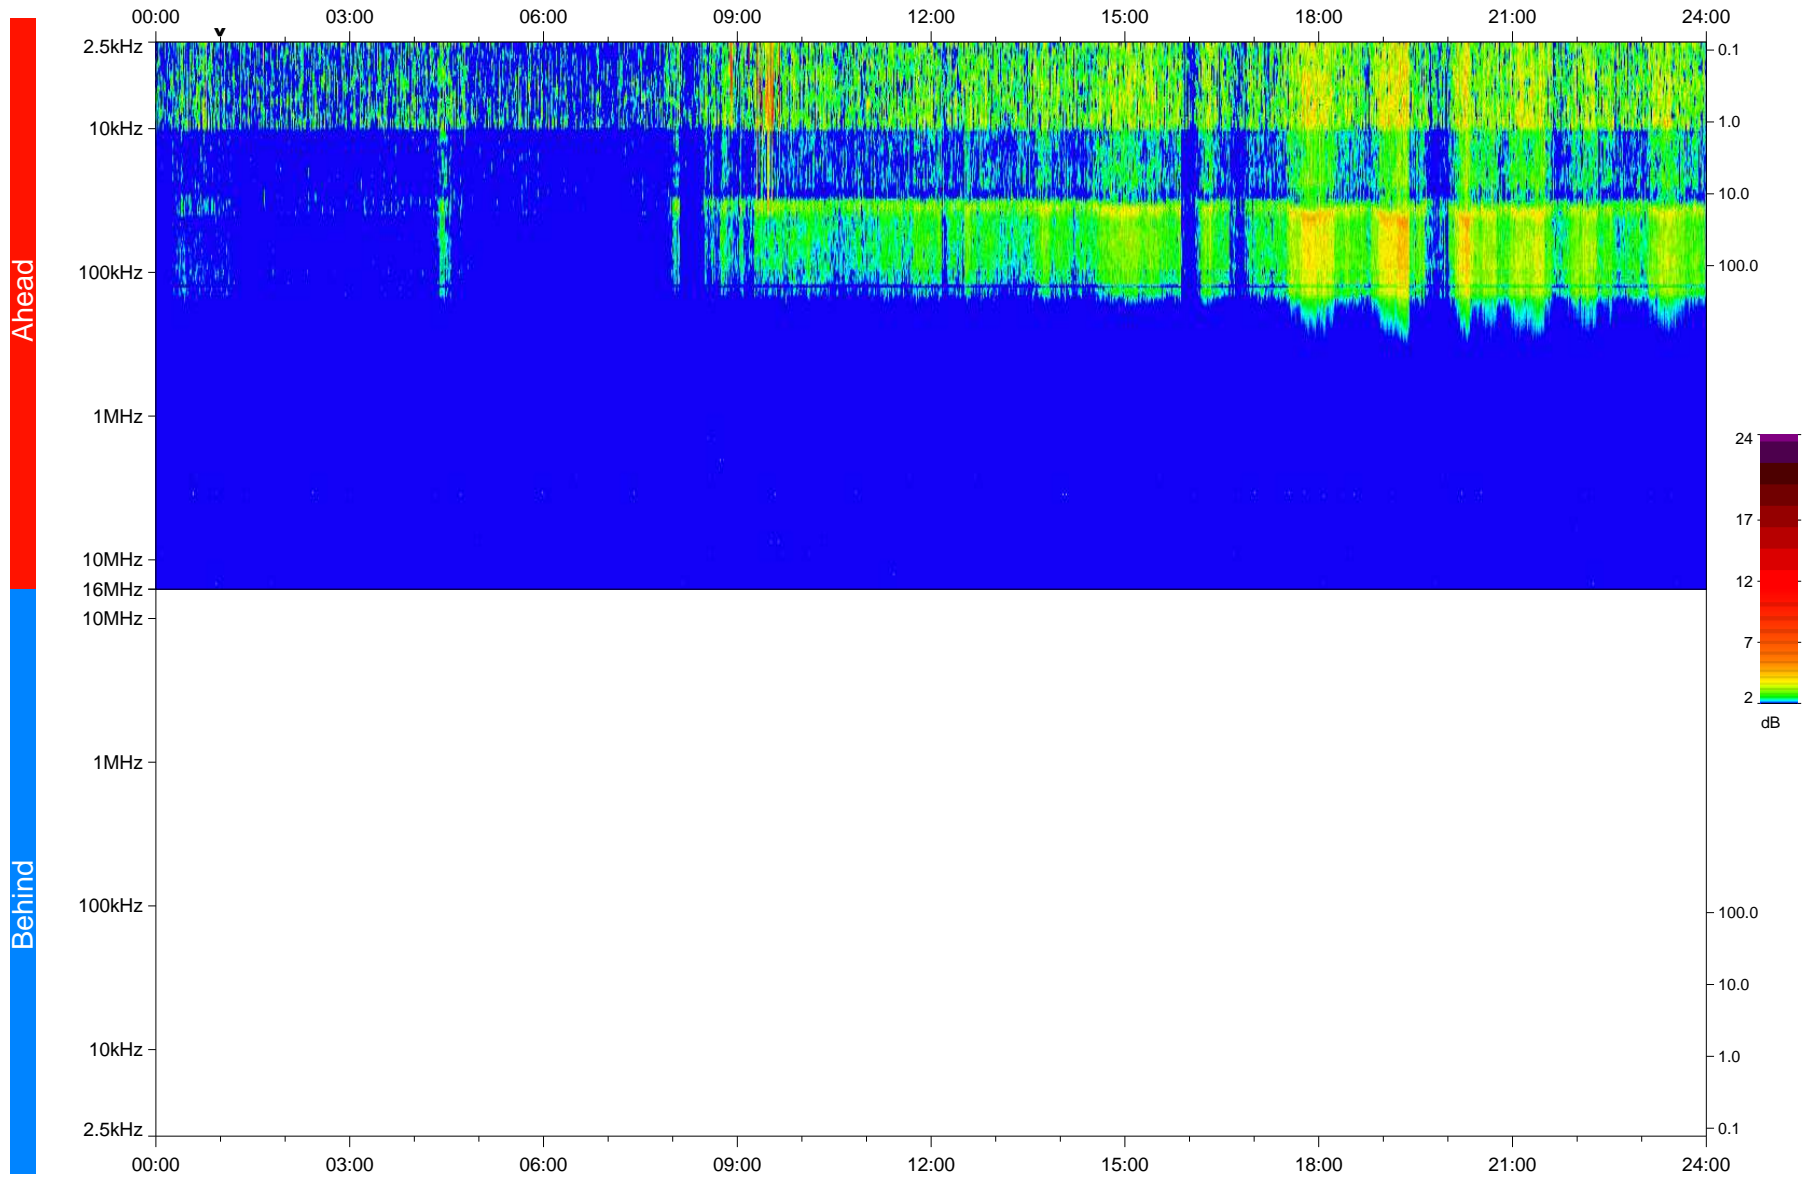

STEREO/WAVES Daily Summary - 12-Sep-2020 (DOY 256)

Ahead source file: swaves_ahead_2020_256_1_05.fin
Ahead PSE Angle: -62.8°

Behind PSE Angle: 58.3°
Behind source file: No STEREO-B data

Time (UTC)

file: stereo_swaves_daily-summary_color_20200912_v03
made by: space.umn.edu on macOS with IDL 8.8.2 on 2022-09-15 16:43:45, with TLib V945 / dynspec V311