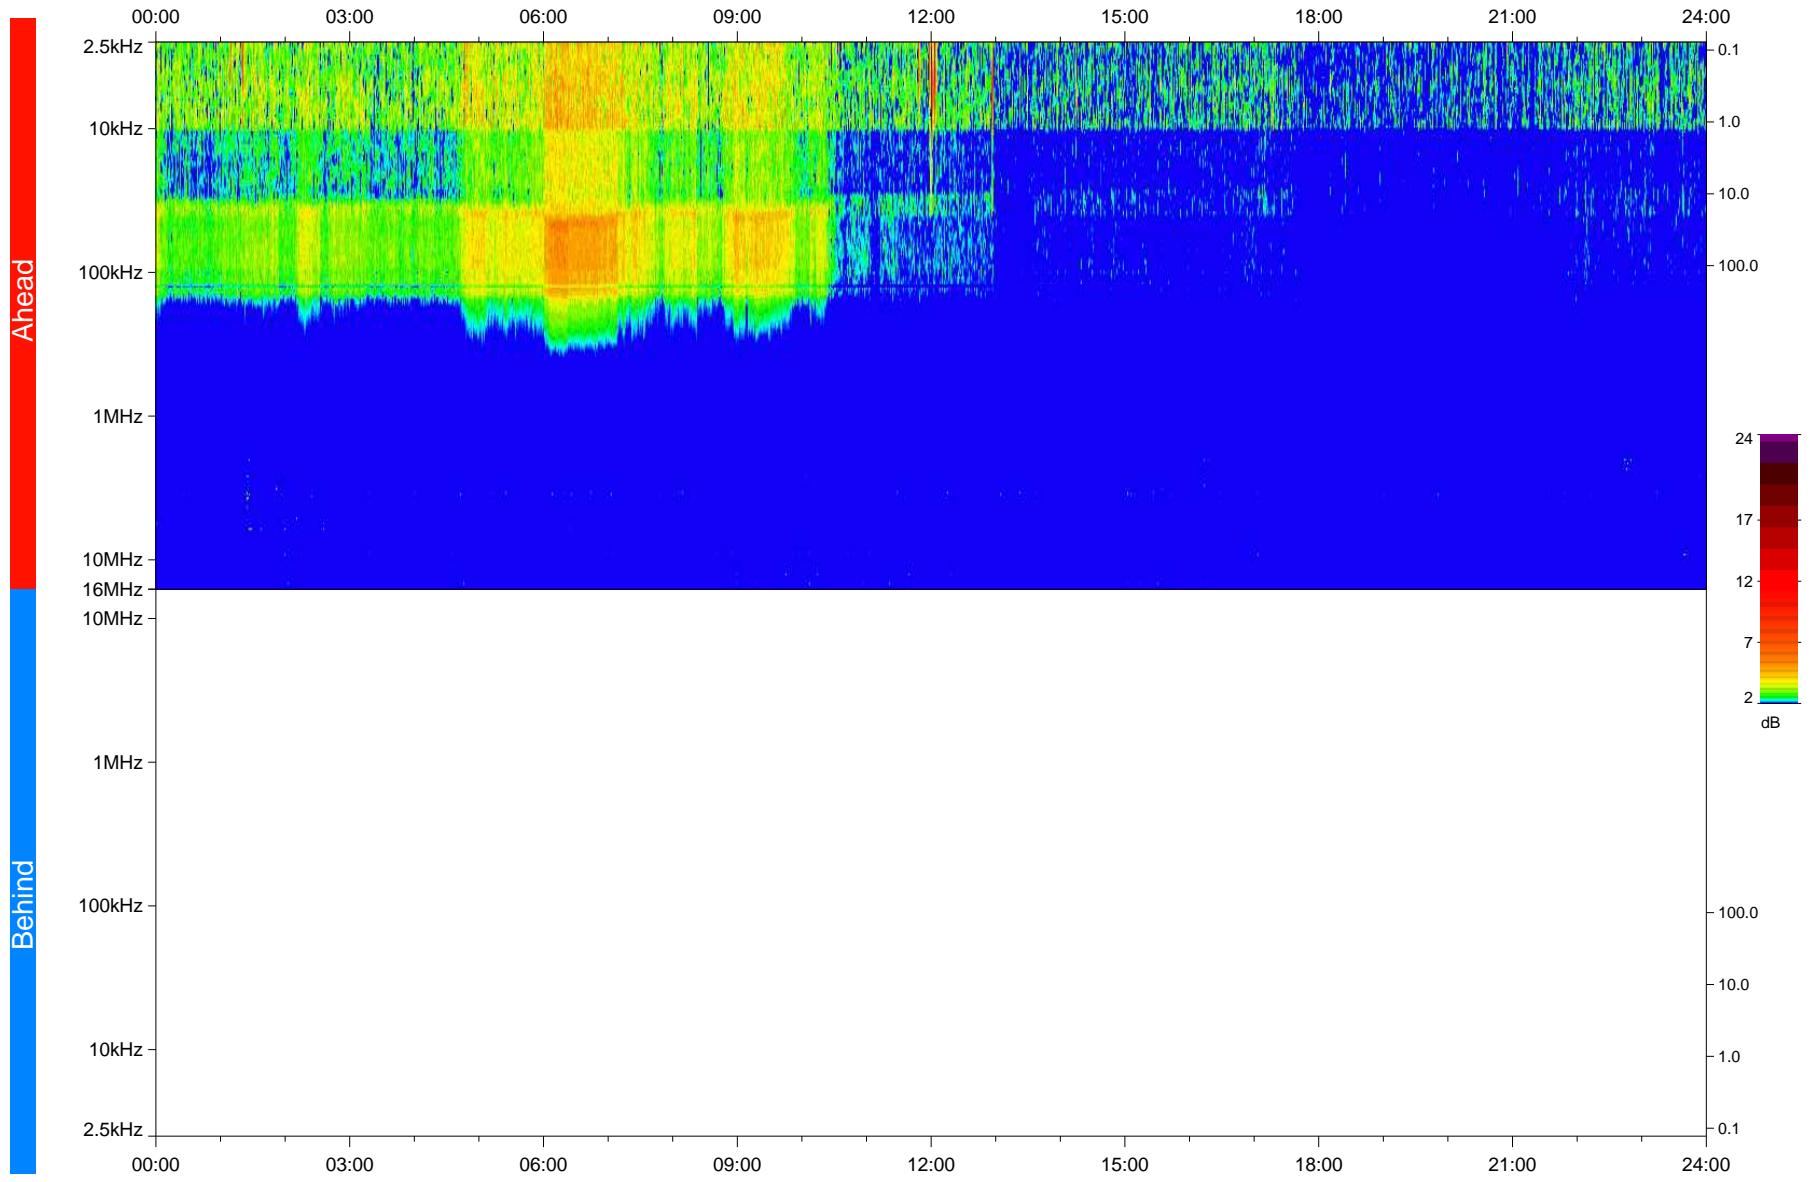

STEREO/WAVES Daily Summary - 11-Sep-2020 (DOY 255)

Ahead source file: swaves_ahead_2020_255_1_05.fin
Ahead PSE Angle: -62.8°

Behind PSE Angle: 58.4°
Behind source file: No STEREO-B data

Time (UTC)

file: stereo_swaves_daily-summary_color_20200911_v04
made by: space.umn.edu on macOS with IDL 8.8.2 on 2022-10-03 17:39:11, with TLib V945 / dynspec V311