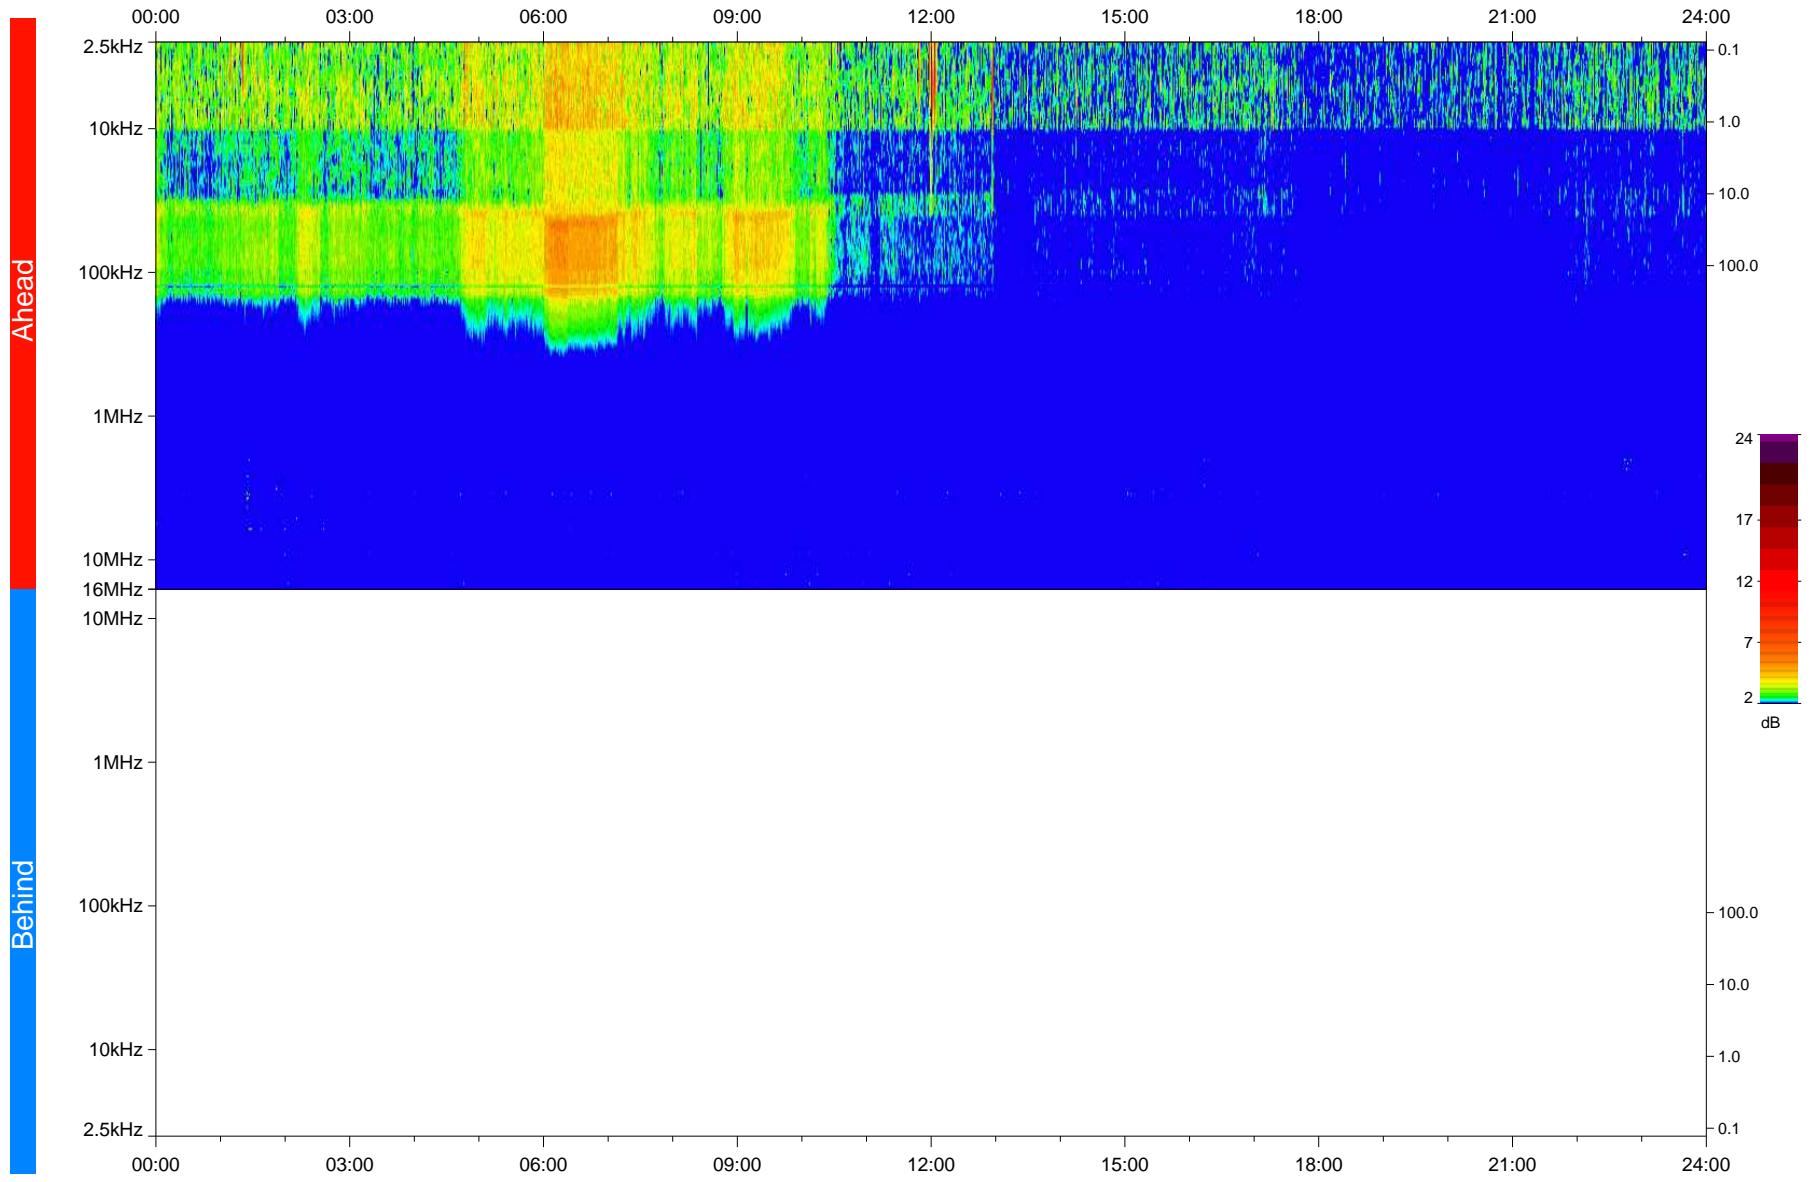

# STEREO/WAVES Daily Summary - 11-Sep-2020 (DOY 255)

Ahead source file: swaves\_ahead\_2020\_255\_1\_05.fin  
Ahead PSE Angle: -62.8°

Behind PSE Angle: 58.4°  
Behind source file: No STEREO-B data

Time (UTC)

file: stereo\_swaves\_daily-summary\_color\_20200911\_v03  
made by: space.umn.edu on macOS with IDL 8.8.2 on 2022-09-15 16:42:22, with TLib V945 / dynspec V311