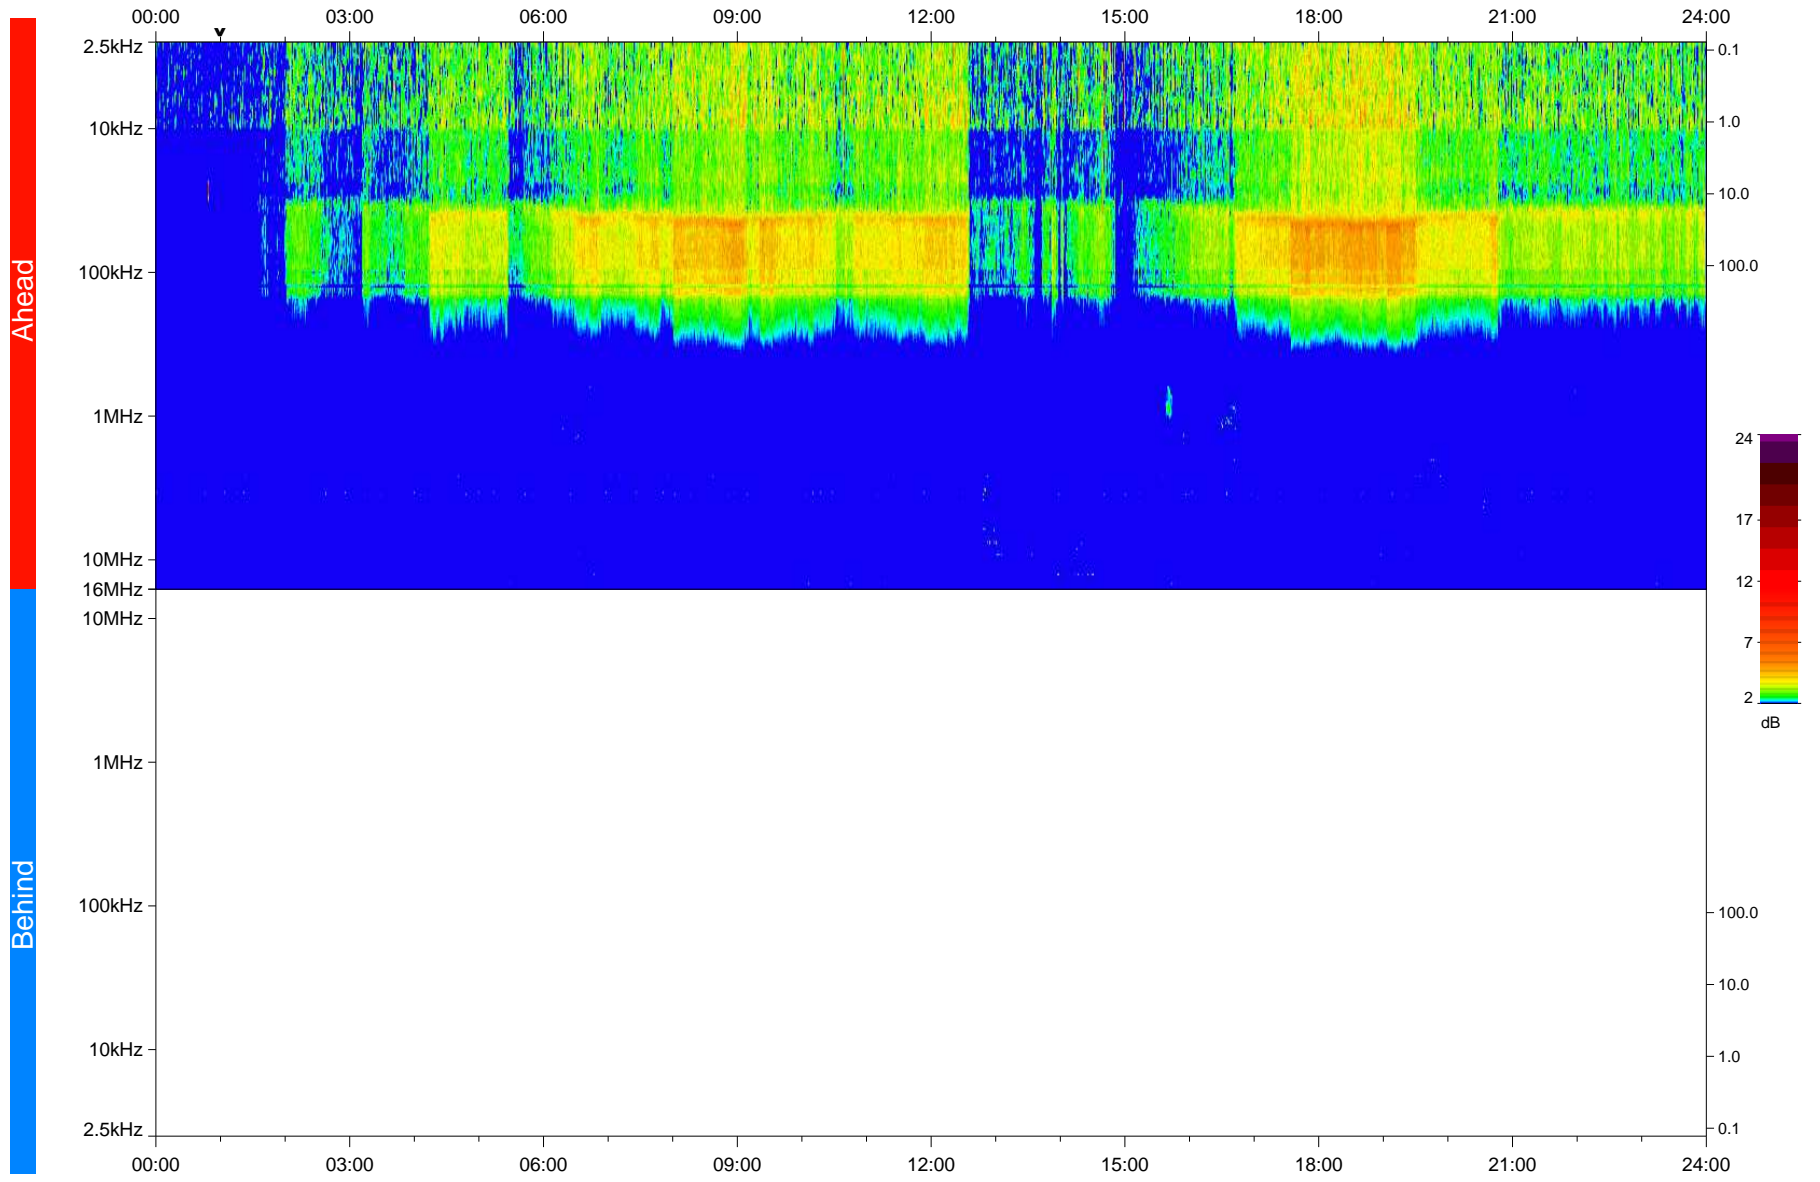

# STEREO/WAVES Daily Summary - 08-Sep-2020 (DOY 252)

Ahead source file: swaves\_ahead\_2020\_252\_1\_05.fin  
Ahead PSE Angle: -63.1°

Behind PSE Angle: 58.4°  
Behind source file: No STEREO-B data

Time (UTC)

file: stereo\_swaves\_daily-summary\_color\_20200908\_v04  
made by: space.umn.edu on macOS with IDL 8.8.2 on 2022-10-03 17:34:42, with TLib V945 / dynspec V311