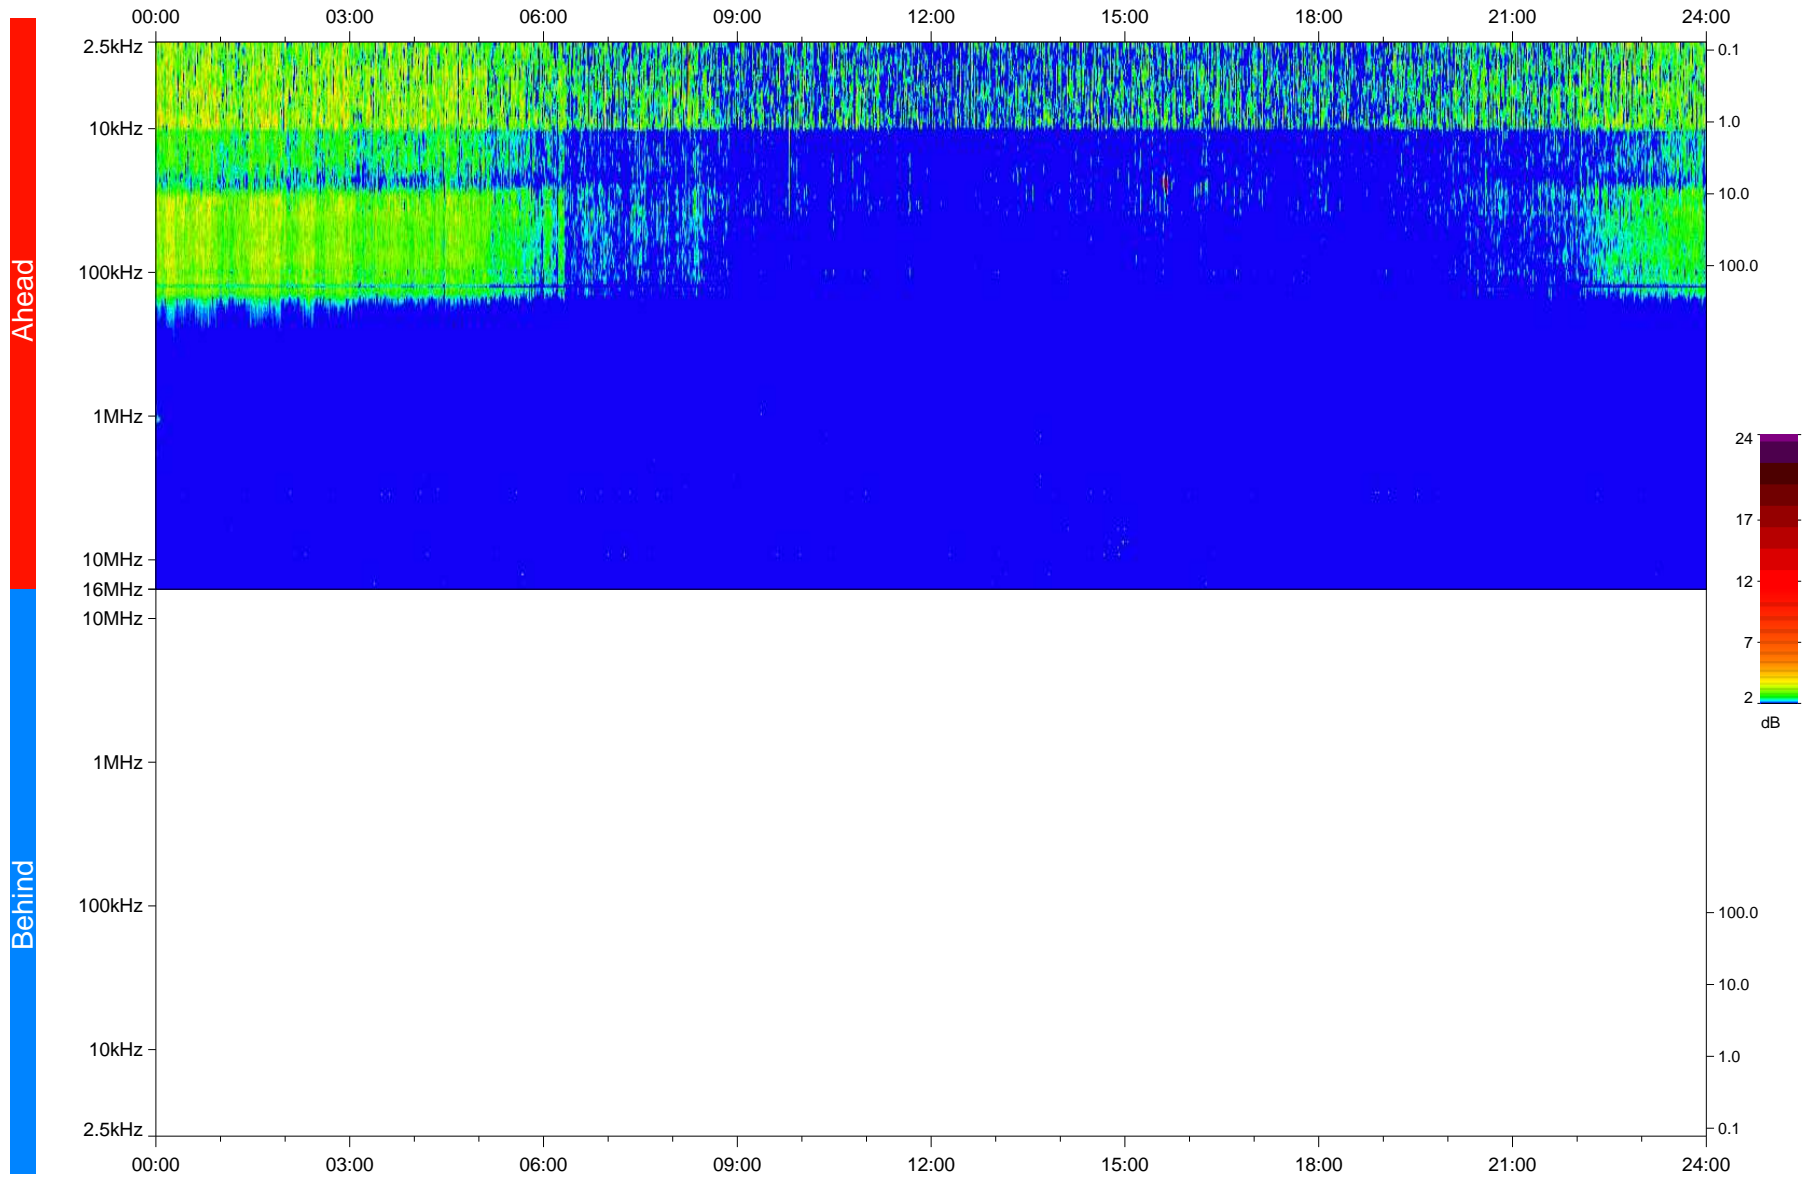

STEREO/WAVES Daily Summary - 07-Sep-2020 (DOY 251)

Ahead source file: swaves_ahead_2020_251_1_05.fin
Ahead PSE Angle: -63.1°

Behind PSE Angle: 58.5°
Behind source file: No STEREO-B data

Time (UTC)

file: stereo_swaves_daily-summary_color_20200907_v03
made by: space.umn.edu on macOS with IDL 8.8.2 on 2022-09-15 16:36:53, with TLib V945 / dynspec V311