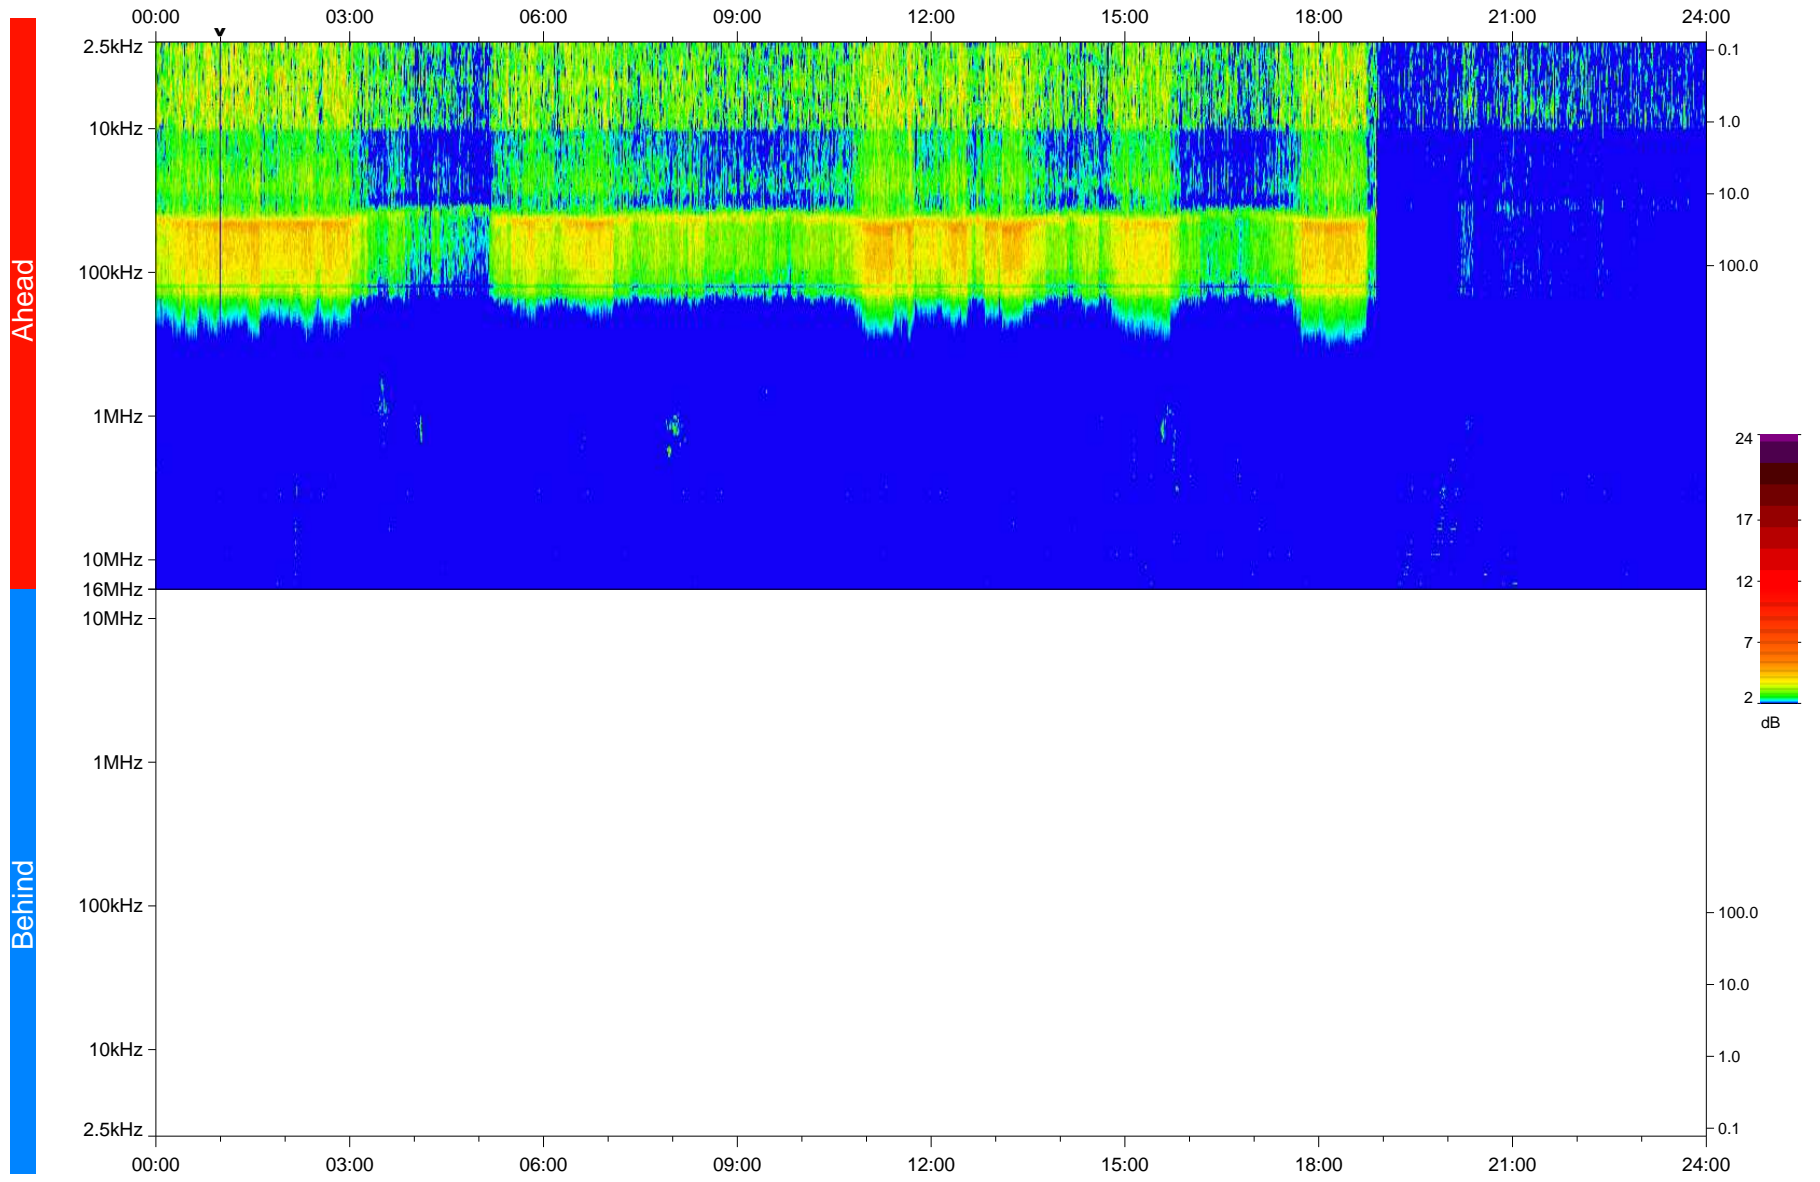

# STEREO/WAVES Daily Summary - 06-Sep-2020 (DOY 250)

Ahead source file: swaves\_ahead\_2020\_250\_1\_05.fin  
Ahead PSE Angle: -63.3°

Behind PSE Angle: 58.5°  
Behind source file: No STEREO-B data

Time (UTC)

file: stereo\_swaves\_daily-summary\_color\_20200906\_v04  
made by: space.umn.edu on macOS with IDL 8.8.2 on 2022-10-03 17:31:43, with TLib V945 / dynspec V311