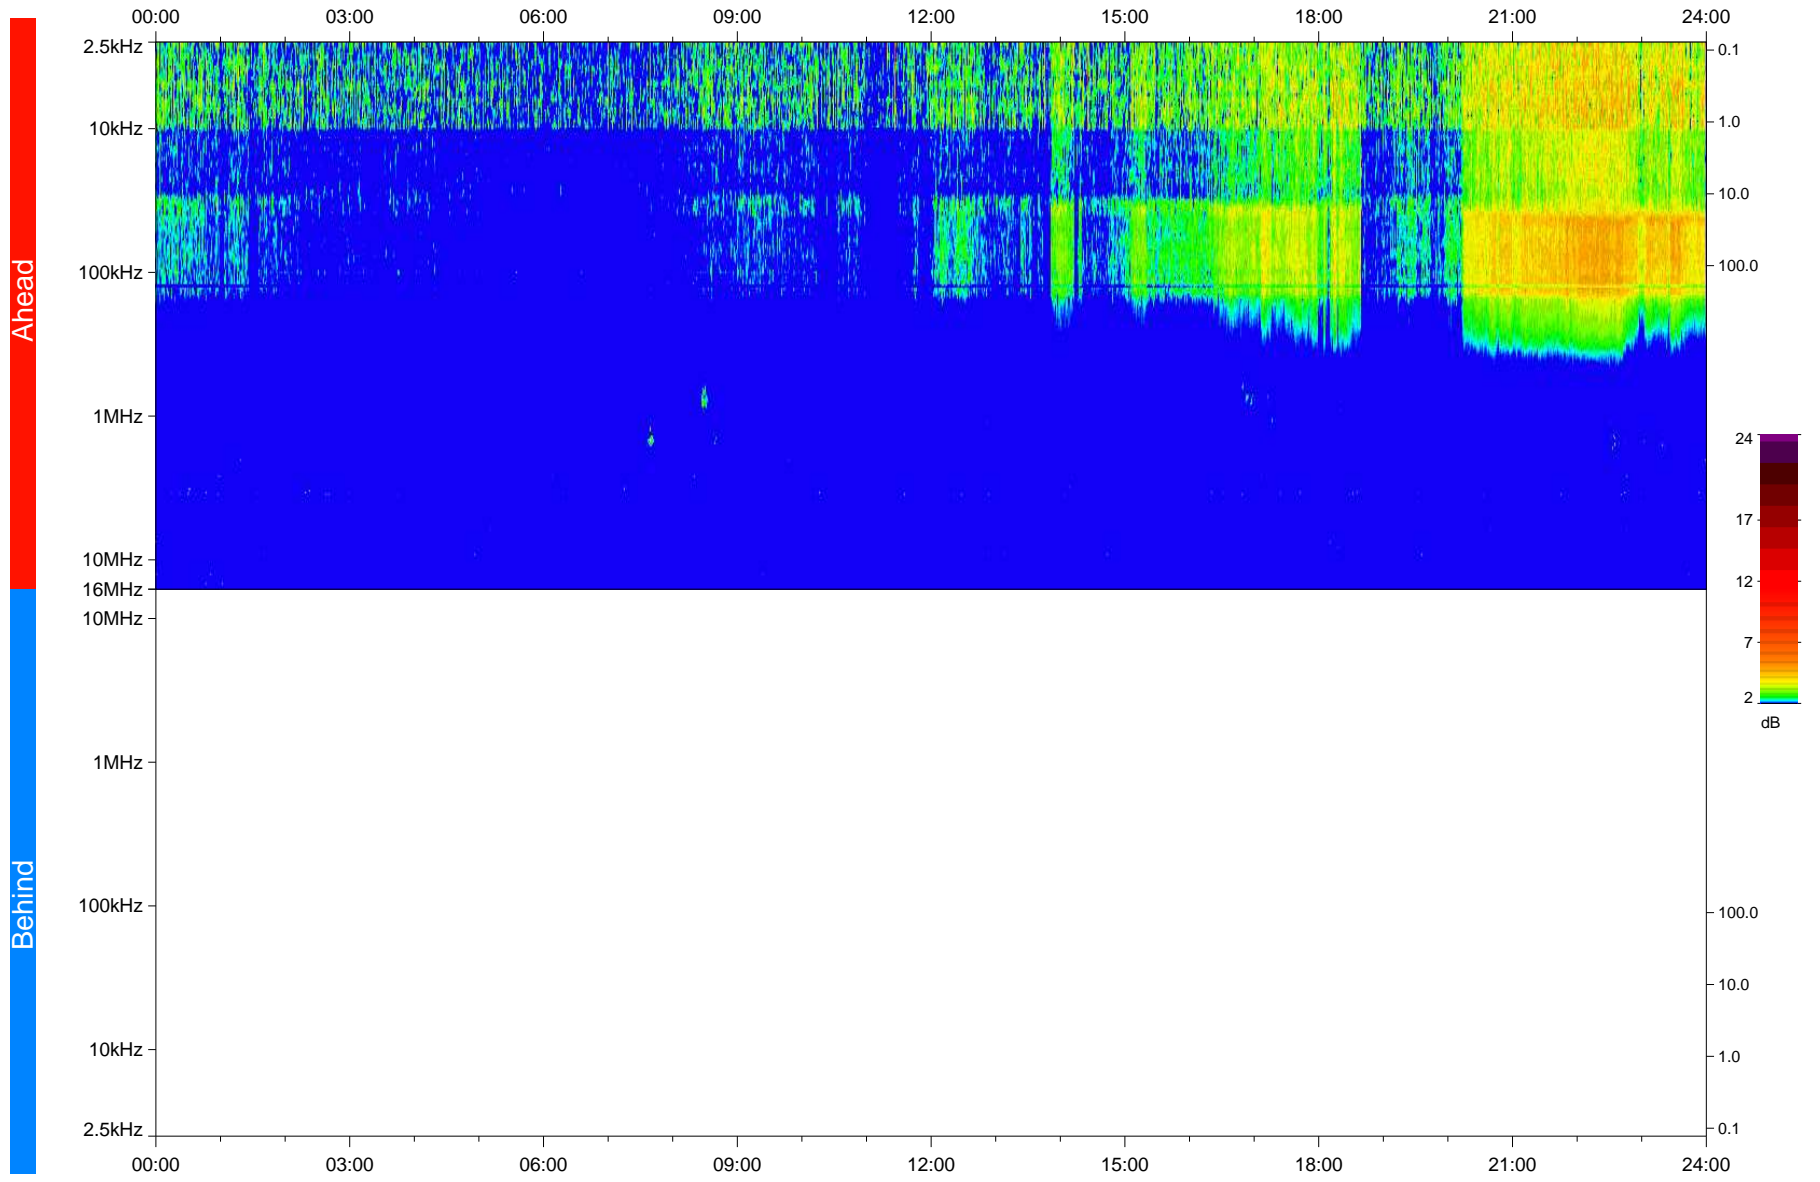

STEREO/WAVES Daily Summary - 05-Sep-2020 (DOY 249)

Ahead source file: swaves_ahead_2020_249_1_05.fin
Ahead PSE Angle: -63.4°

Behind PSE Angle: 58.5°
Behind source file: No STEREO-B data

Time (UTC)

file: stereo_swaves_daily-summary_color_20200905_v04
made by: space.umn.edu on macOS with IDL 8.8.2 on 2022-10-03 17:30:12, with TLib V945 / dynspec V311