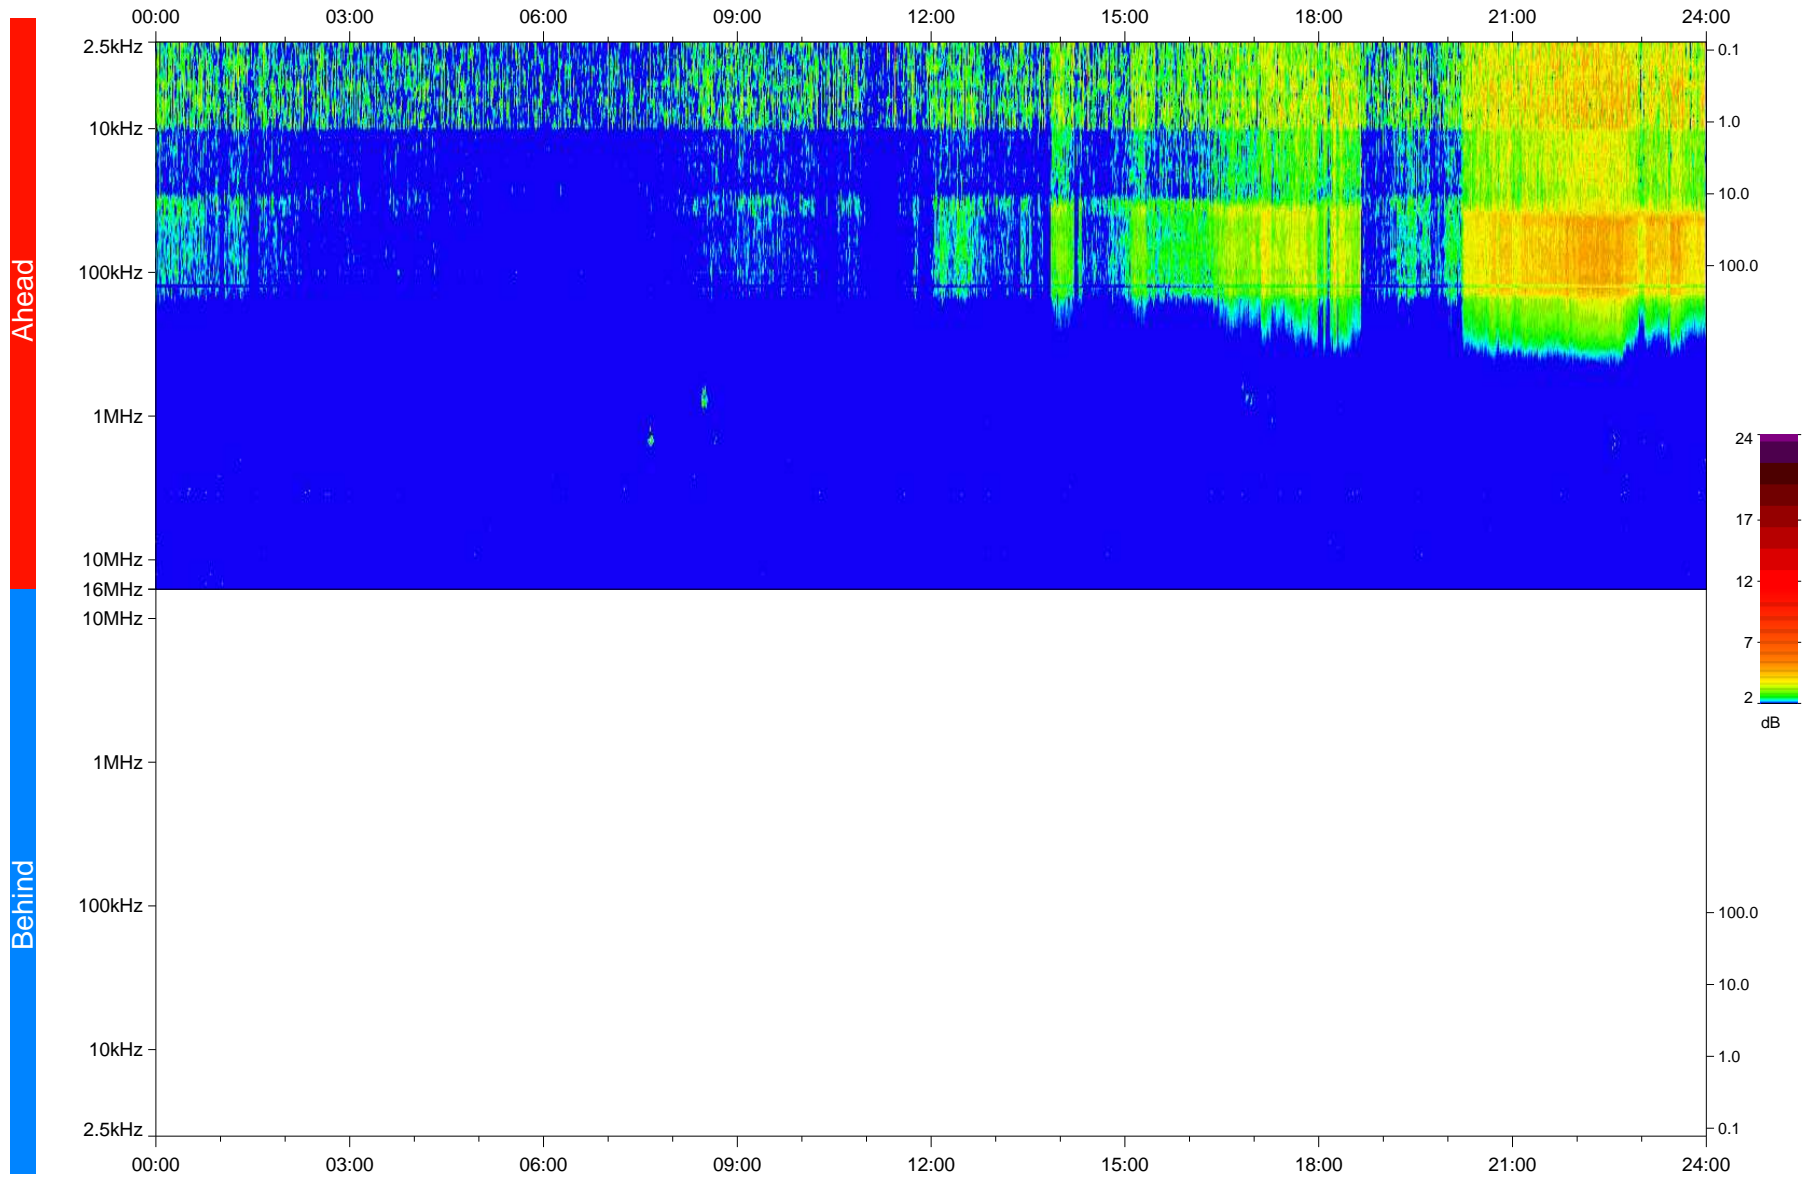

STEREO/WAVES Daily Summary - 05-Sep-2020 (DOY 249)

Ahead source file: swaves_ahead_2020_249_1_05.fin
Ahead PSE Angle: -63.4°

Behind PSE Angle: 58.5°
Behind source file: No STEREO-B data

Time (UTC)

file: stereo_swaves_daily-summary_color_20200905_v03
made by: space.umn.edu on macOS with IDL 8.8.2 on 2022-09-15 16:34:11, with TLib V945 / dynspec V311