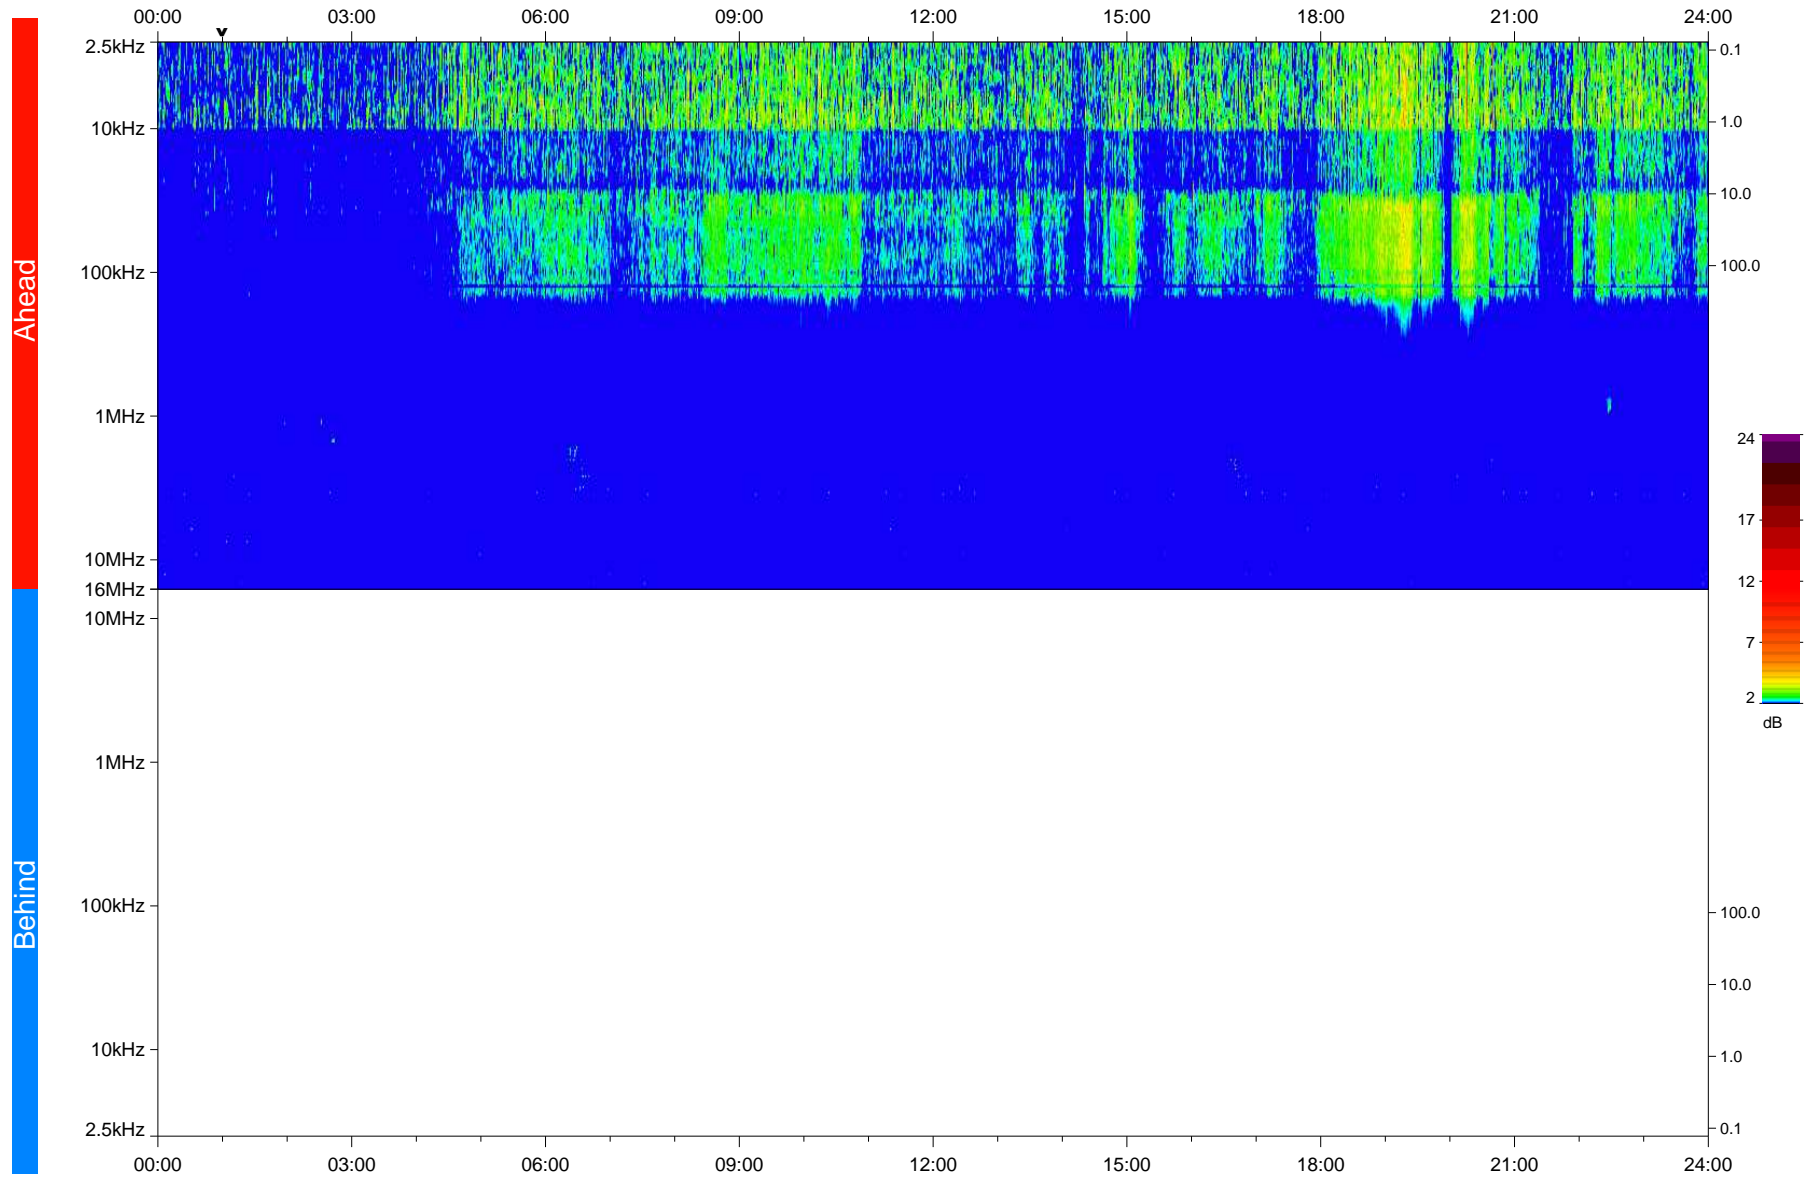

STEREO/WAVES Daily Summary - 04-Sep-2020 (DOY 248)

Ahead source file: swaves_ahead_2020_248_1_05.fin
Ahead PSE Angle: -63.4°

Behind PSE Angle: 58.6°
Behind source file: No STEREO-B data

Time (UTC)

file: stereo_swaves_daily-summary_color_20200904_v04
made by: space.umn.edu on macOS with IDL 8.8.2 on 2022-10-03 17:28:41, with TLib V945 / dynspec V311