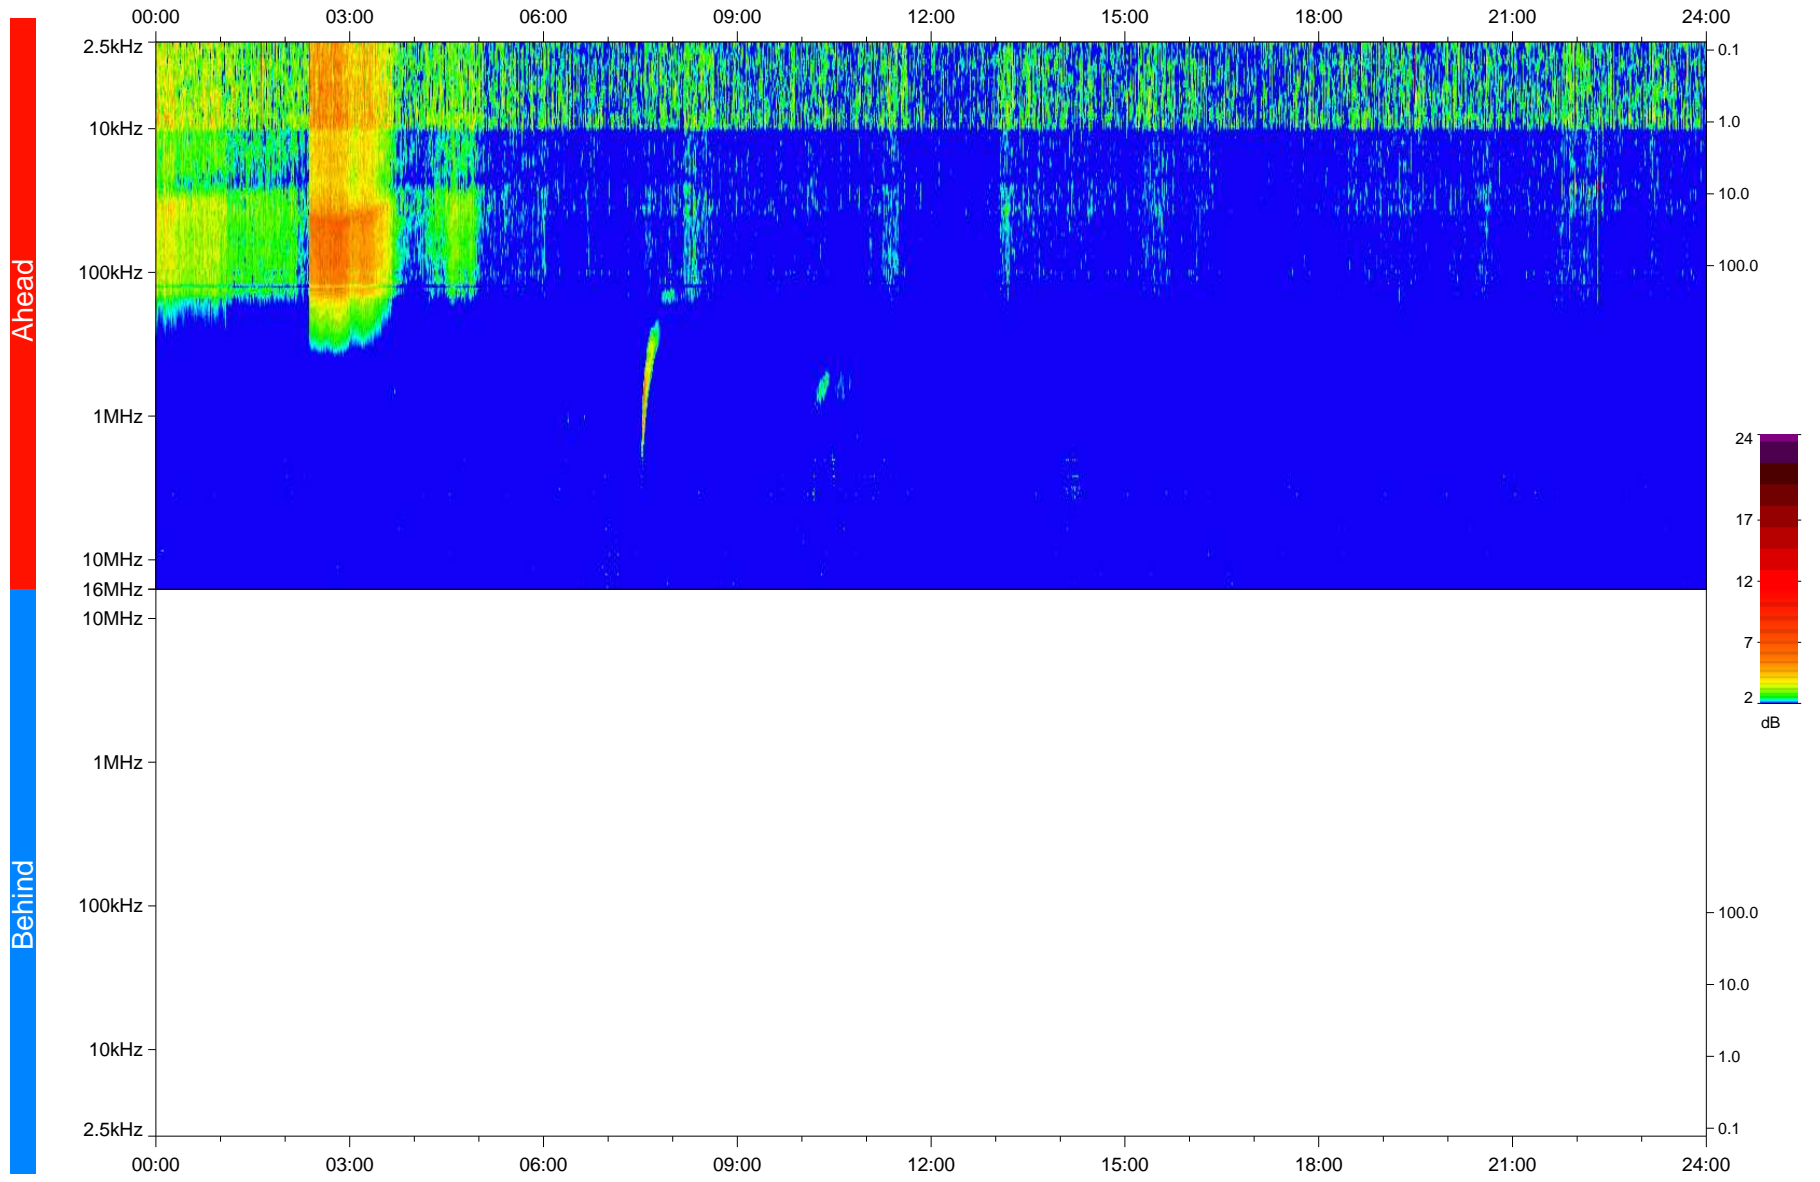

# STEREO/WAVES Daily Summary - 03-Sep-2020 (DOY 247)

Ahead source file: swaves\_ahead\_2020\_247\_1\_05.fin  
Ahead PSE Angle: -63.6°

Behind PSE Angle: 58.5°  
Behind source file: No STEREO-B data

Time (UTC)

file: stereo\_swaves\_daily-summary\_color\_20200903\_v03  
made by: space.umn.edu on macOS with IDL 8.8.2 on 2022-09-15 16:31:26, with TLib V945 / dynspec V311