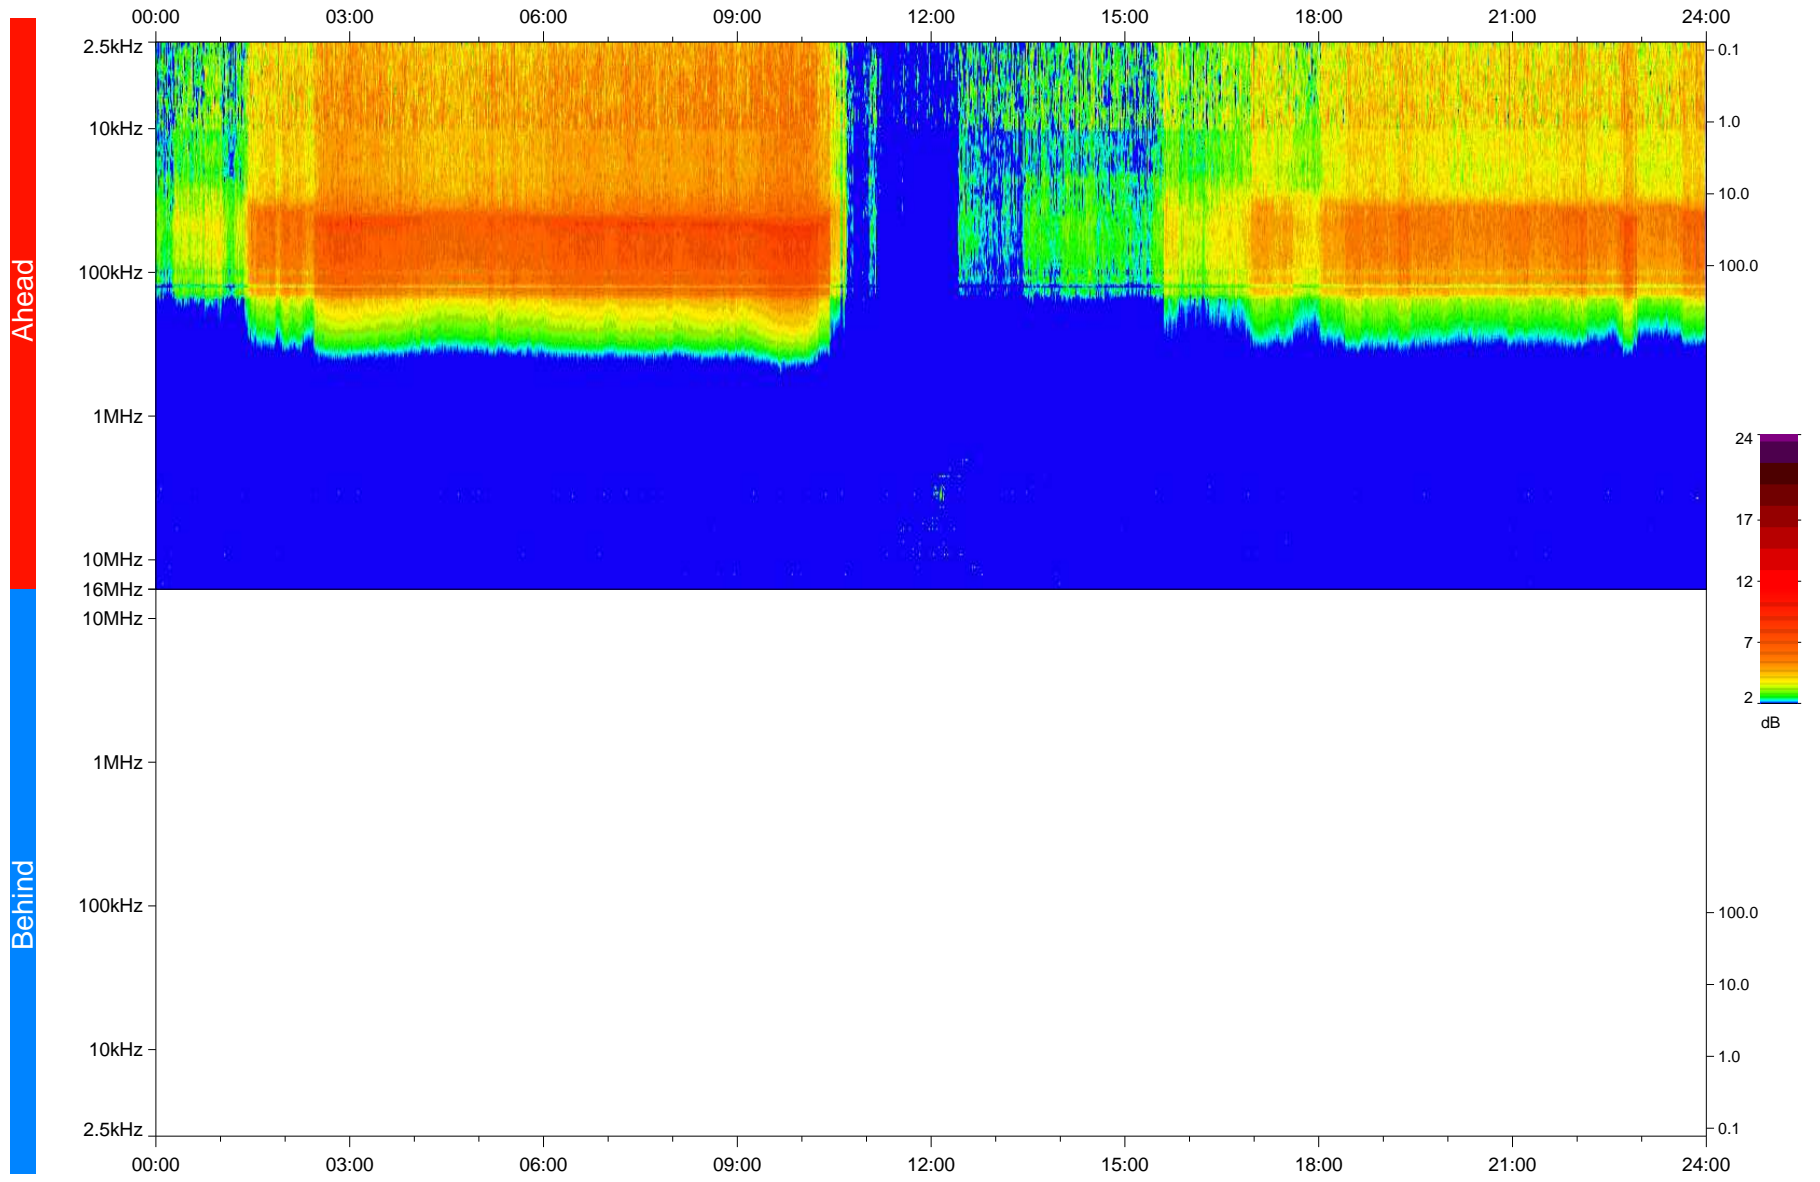

# STEREO/WAVES Daily Summary - 01-Sep-2020 (DOY 245)

Ahead source file: swaves\_ahead\_2020\_245\_1\_05.fin  
Ahead PSE Angle: -63.7°

Behind PSE Angle: 58.7°  
Behind source file: No STEREO-B data

Time (UTC)

file: stereo\_swaves\_daily-summary\_color\_20200901\_v03  
made by: space.umn.edu on macOS with IDL 8.8.2 on 2022-09-15 16:28:41, with TLib V945 / dynspec V311