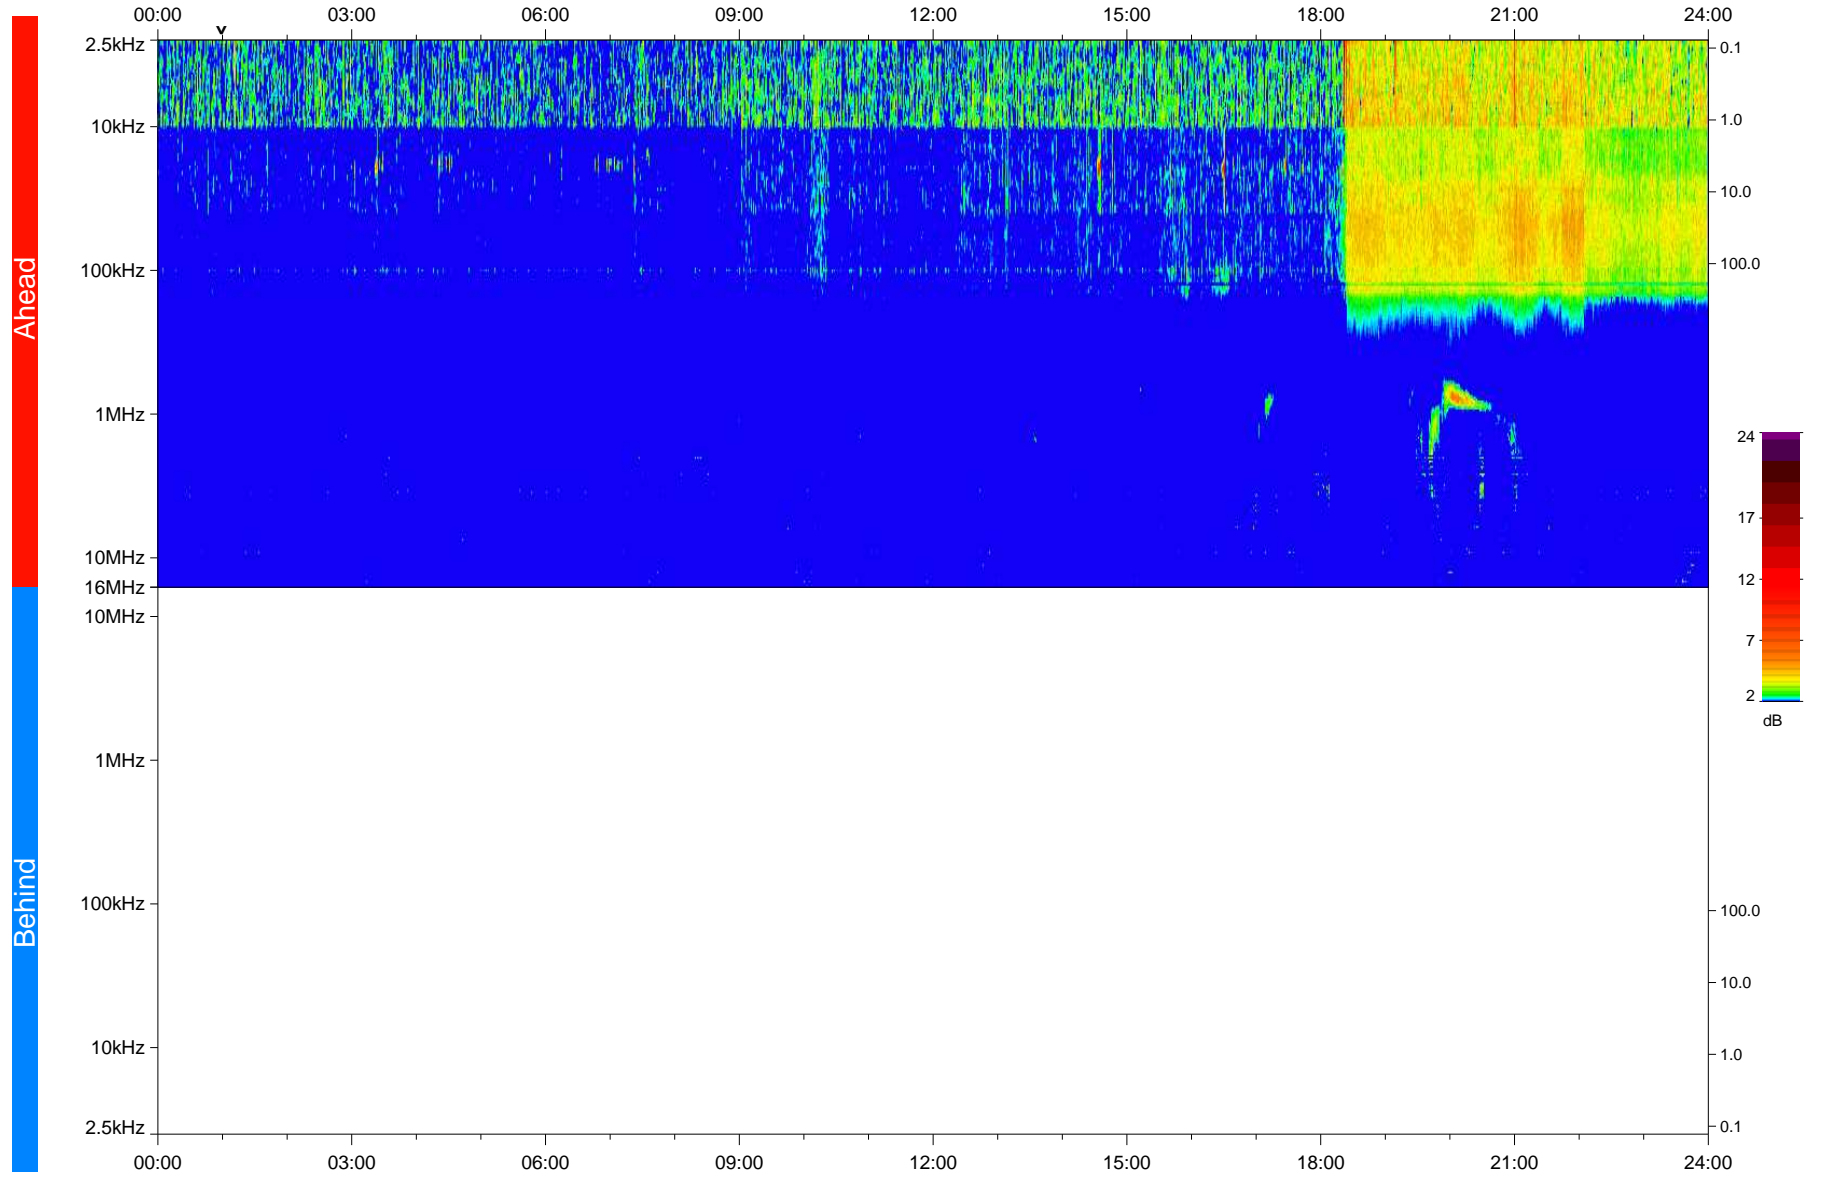

STEREO/WAVES Daily Summary - 31-Aug-2020 (DOY 244)

Ahead source file: swaves_ahead_2020_244_1_05.fin
Ahead PSE Angle: -63.8°

Behind PSE Angle: 58.6°
Behind source file: No STEREO-B data

Time (UTC)

file: stereo_swaves_daily-summary_color_20200831_v04
made by: space.umn.edu on macOS with IDL 8.8.2 on 2022-10-03 17:22:41, with TLib V945 / dynspec V311