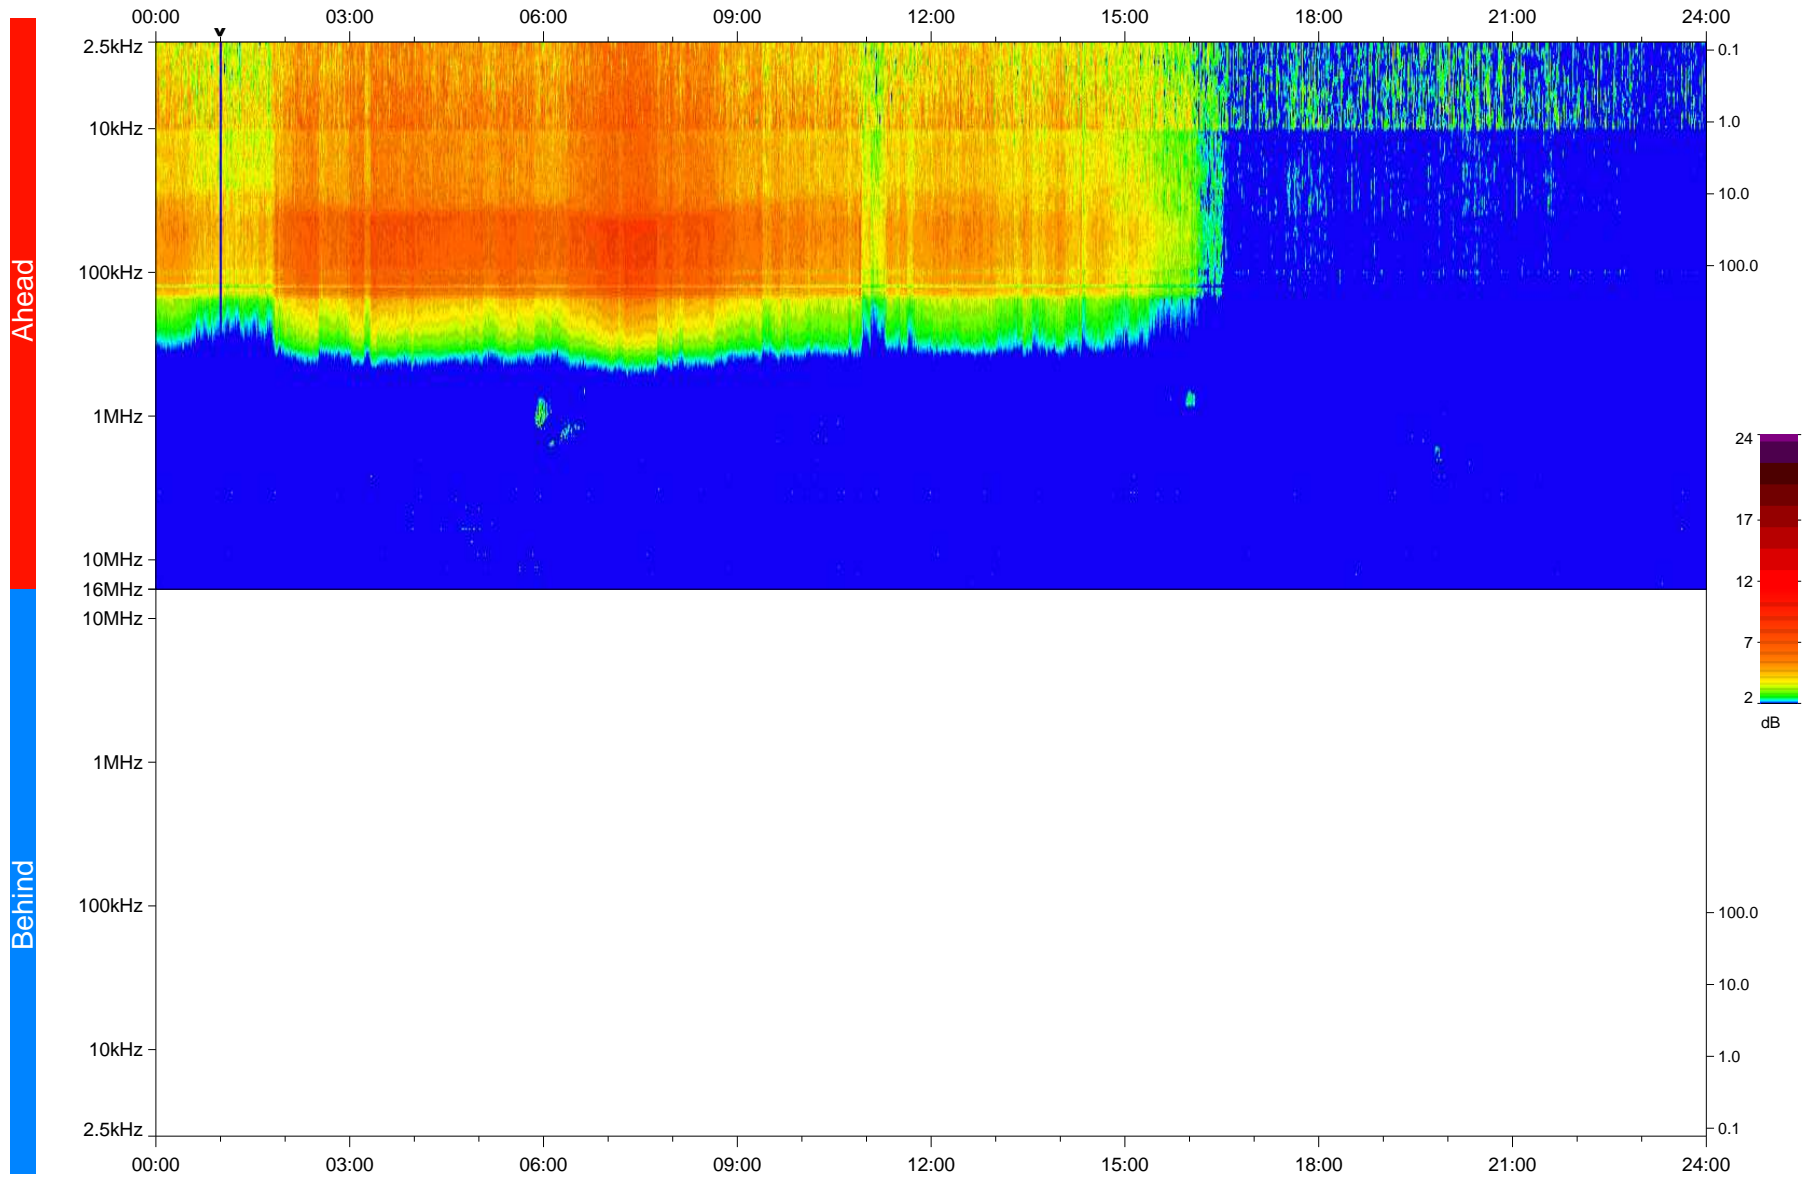

STEREO/WAVES Daily Summary - 27-Aug-2020 (DOY 240)

Ahead source file: swaves_ahead_2020_240_1_05.fin
Ahead PSE Angle: -64.2°

Behind PSE Angle: 58.8°
Behind source file: No STEREO-B data

Time (UTC)

file: stereo_swaves_daily-summary_color_20200827_v04
made by: space.umn.edu on macOS with IDL 8.8.2 on 2022-10-03 17:16:44, with TLib V945 / dynspec V311