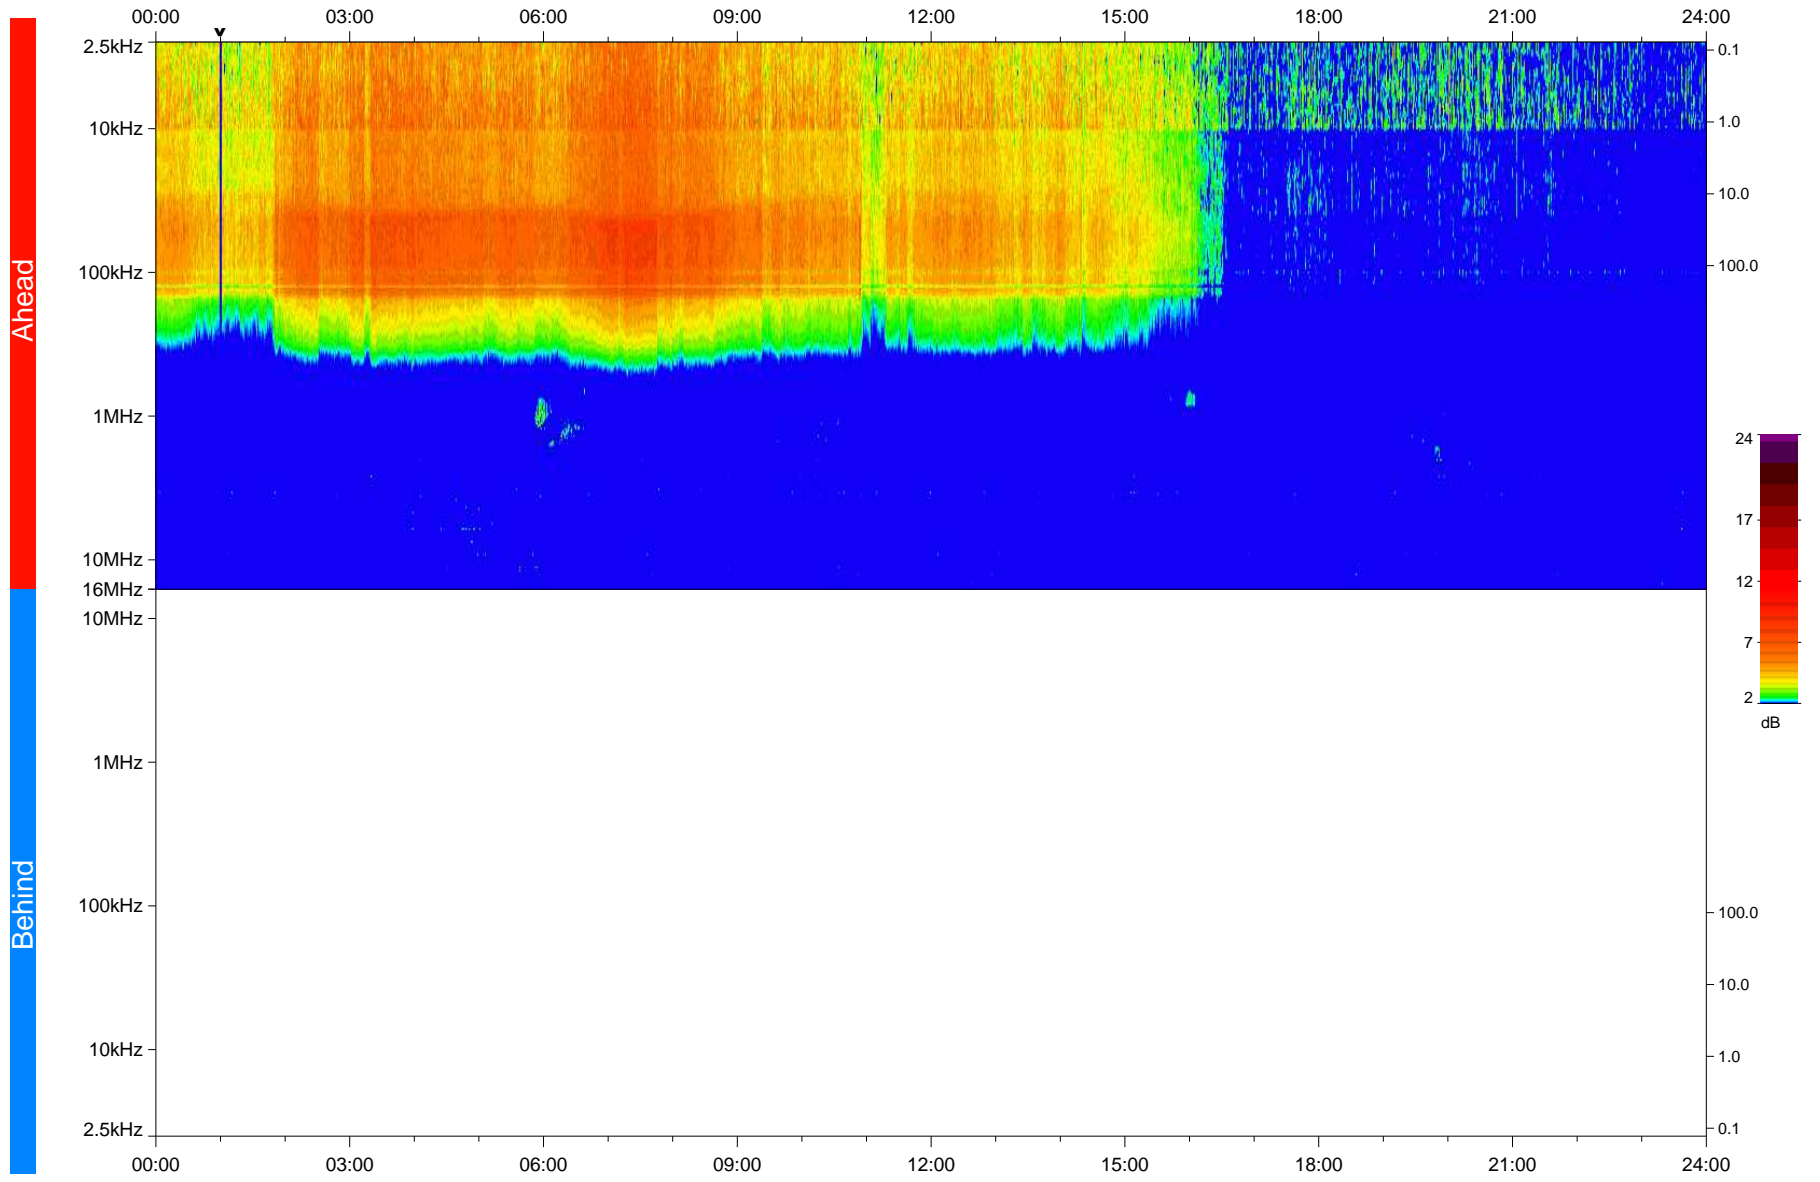

STEREO/WAVES Daily Summary - 27-Aug-2020 (DOY 240)

Ahead source file: swaves_ahead_2020_240_1_05.fin
Ahead PSE Angle: -64.2°

Behind PSE Angle: 58.8°
Behind source file: No STEREO-B data

Time (UTC)

file: stereo_swaves_daily-summary_color_20200827_v03
made by: space.umn.edu on macOS with IDL 8.8.2 on 2022-09-15 16:21:53, with TLib V945 / dynspec V311