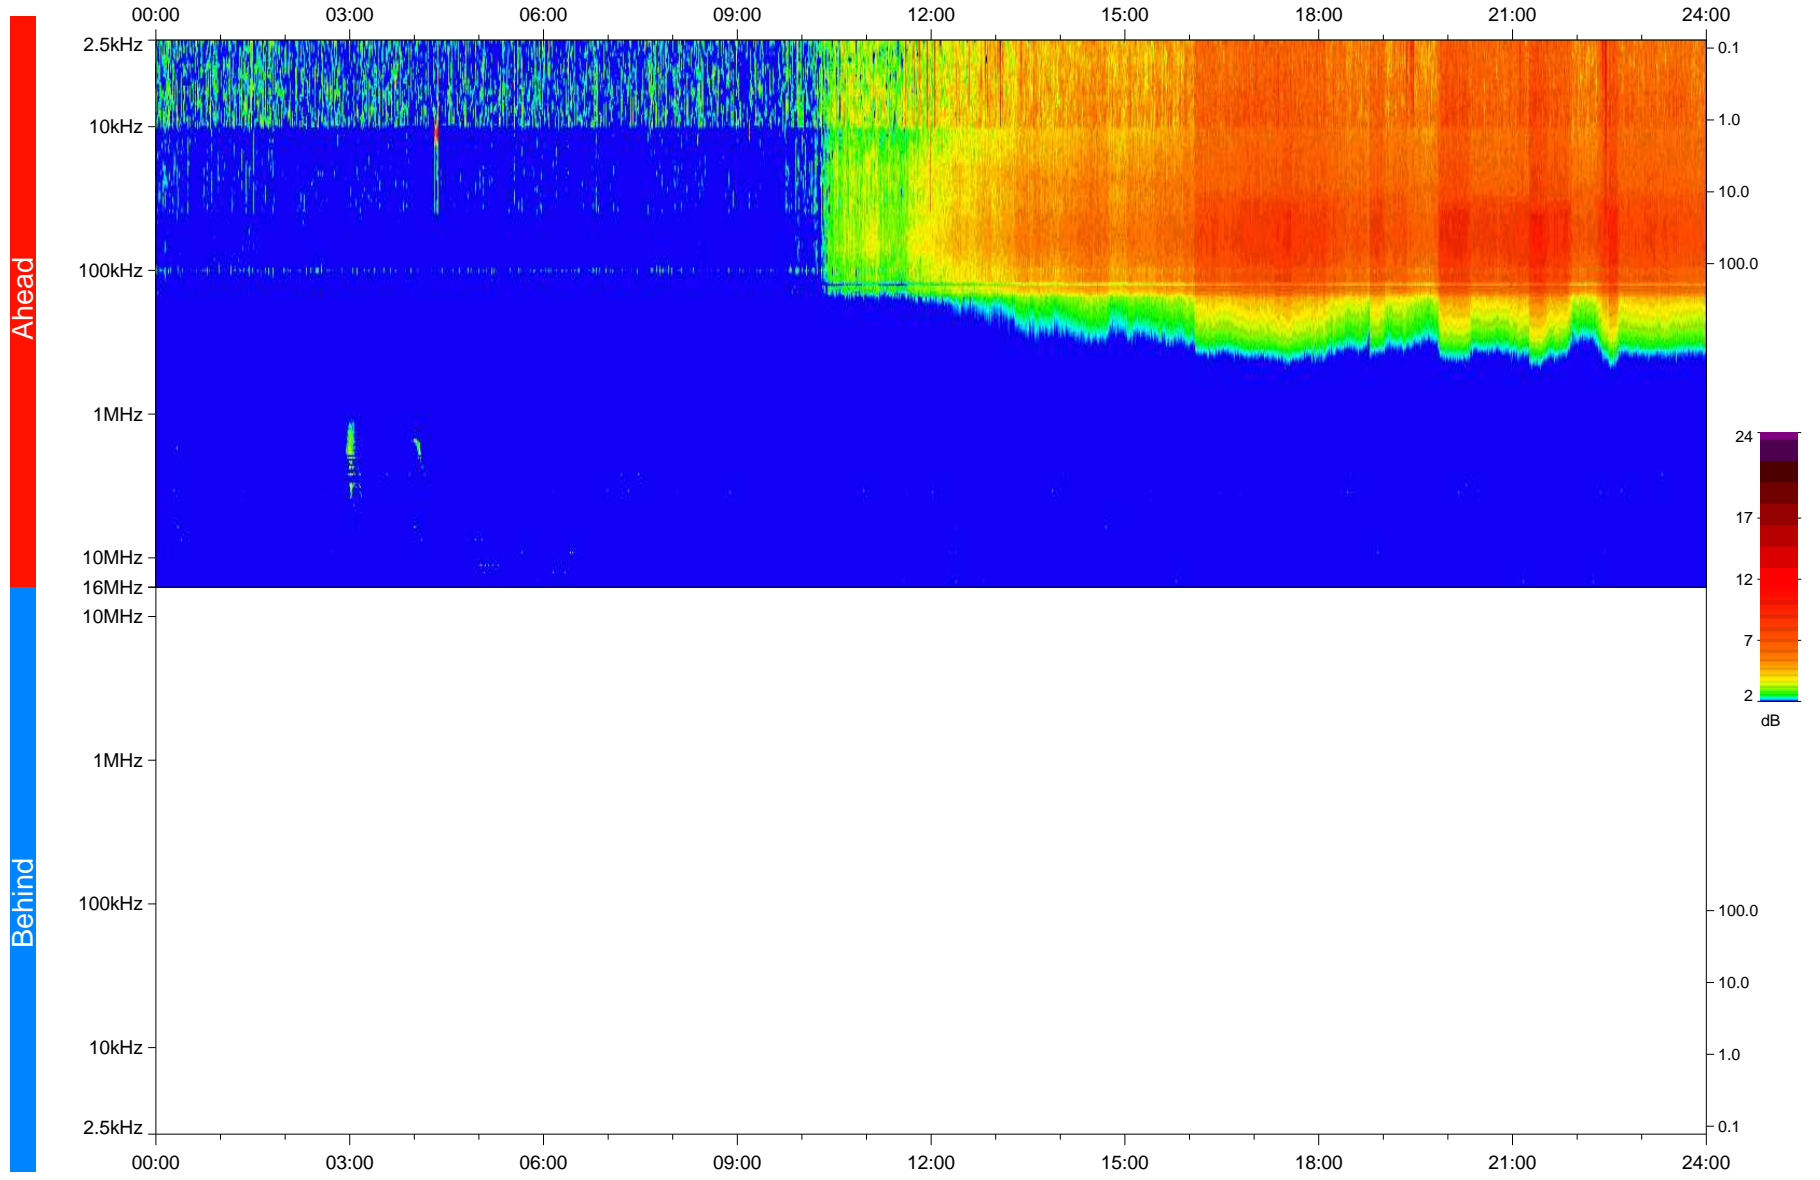

STEREO/WAVES Daily Summary - 26-Aug-2020 (DOY 239)

Ahead source file: swaves_ahead_2020_239_1_05.fin
Ahead PSE Angle: -64.2°

Behind PSE Angle: 58.9°
Behind source file: No STEREO-B data

Time (UTC)

file: stereo_swaves_daily-summary_color_20200826_v04
made by: space.umn.edu on macOS with IDL 8.8.2 on 2022-10-03 17:15:12, with TLib V945 / dynspec V311