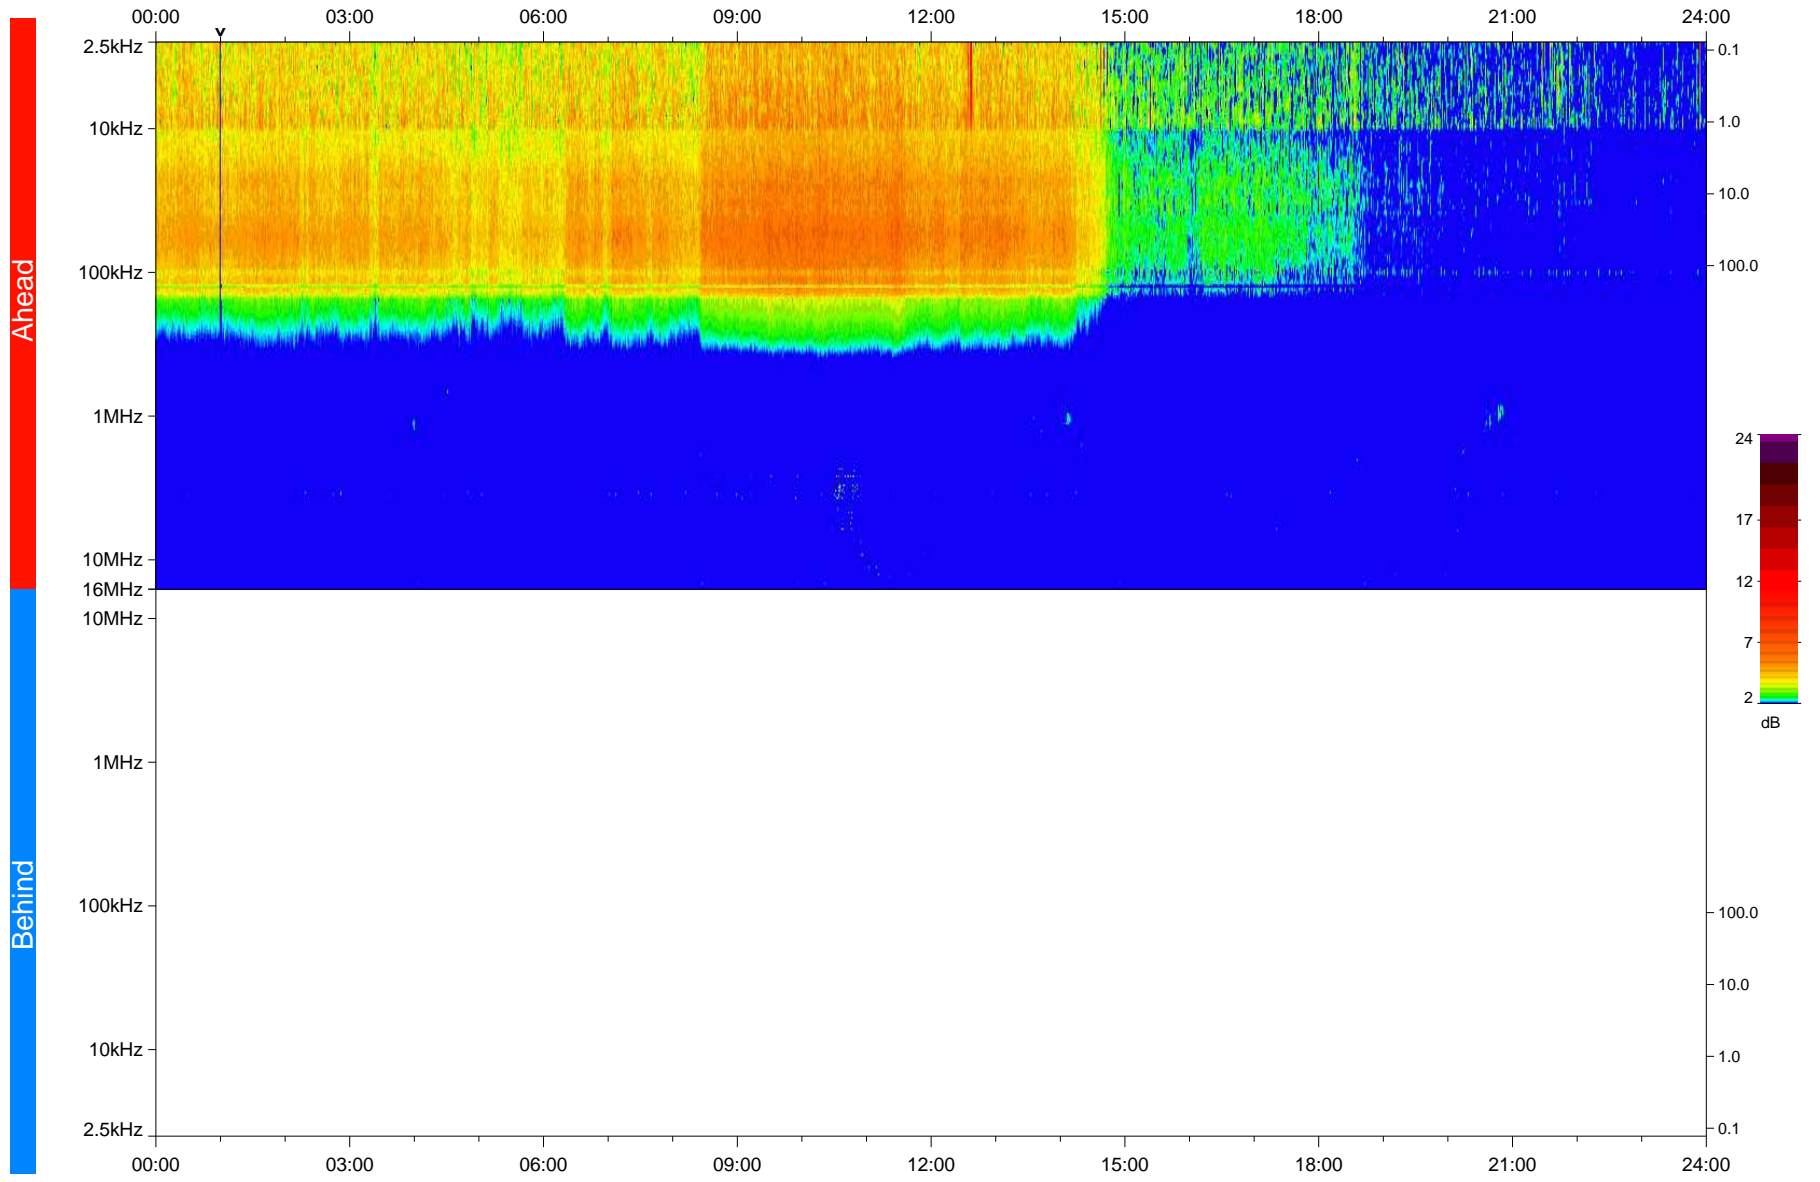

STEREO/WAVES Daily Summary - 25-Aug-2020 (DOY 238)

Ahead source file: swaves_ahead_2020_238_1_06.fin
Ahead PSE Angle: -64.4°

Behind PSE Angle: 58.9°
Behind source file: No STEREO-B data

Time (UTC)

file: stereo_swaves_daily-summary_color_20200825_v04
made by: space.umn.edu on macOS with IDL 8.8.2 on 2022-10-03 17:13:44, with TLib V945 / dynspec V311