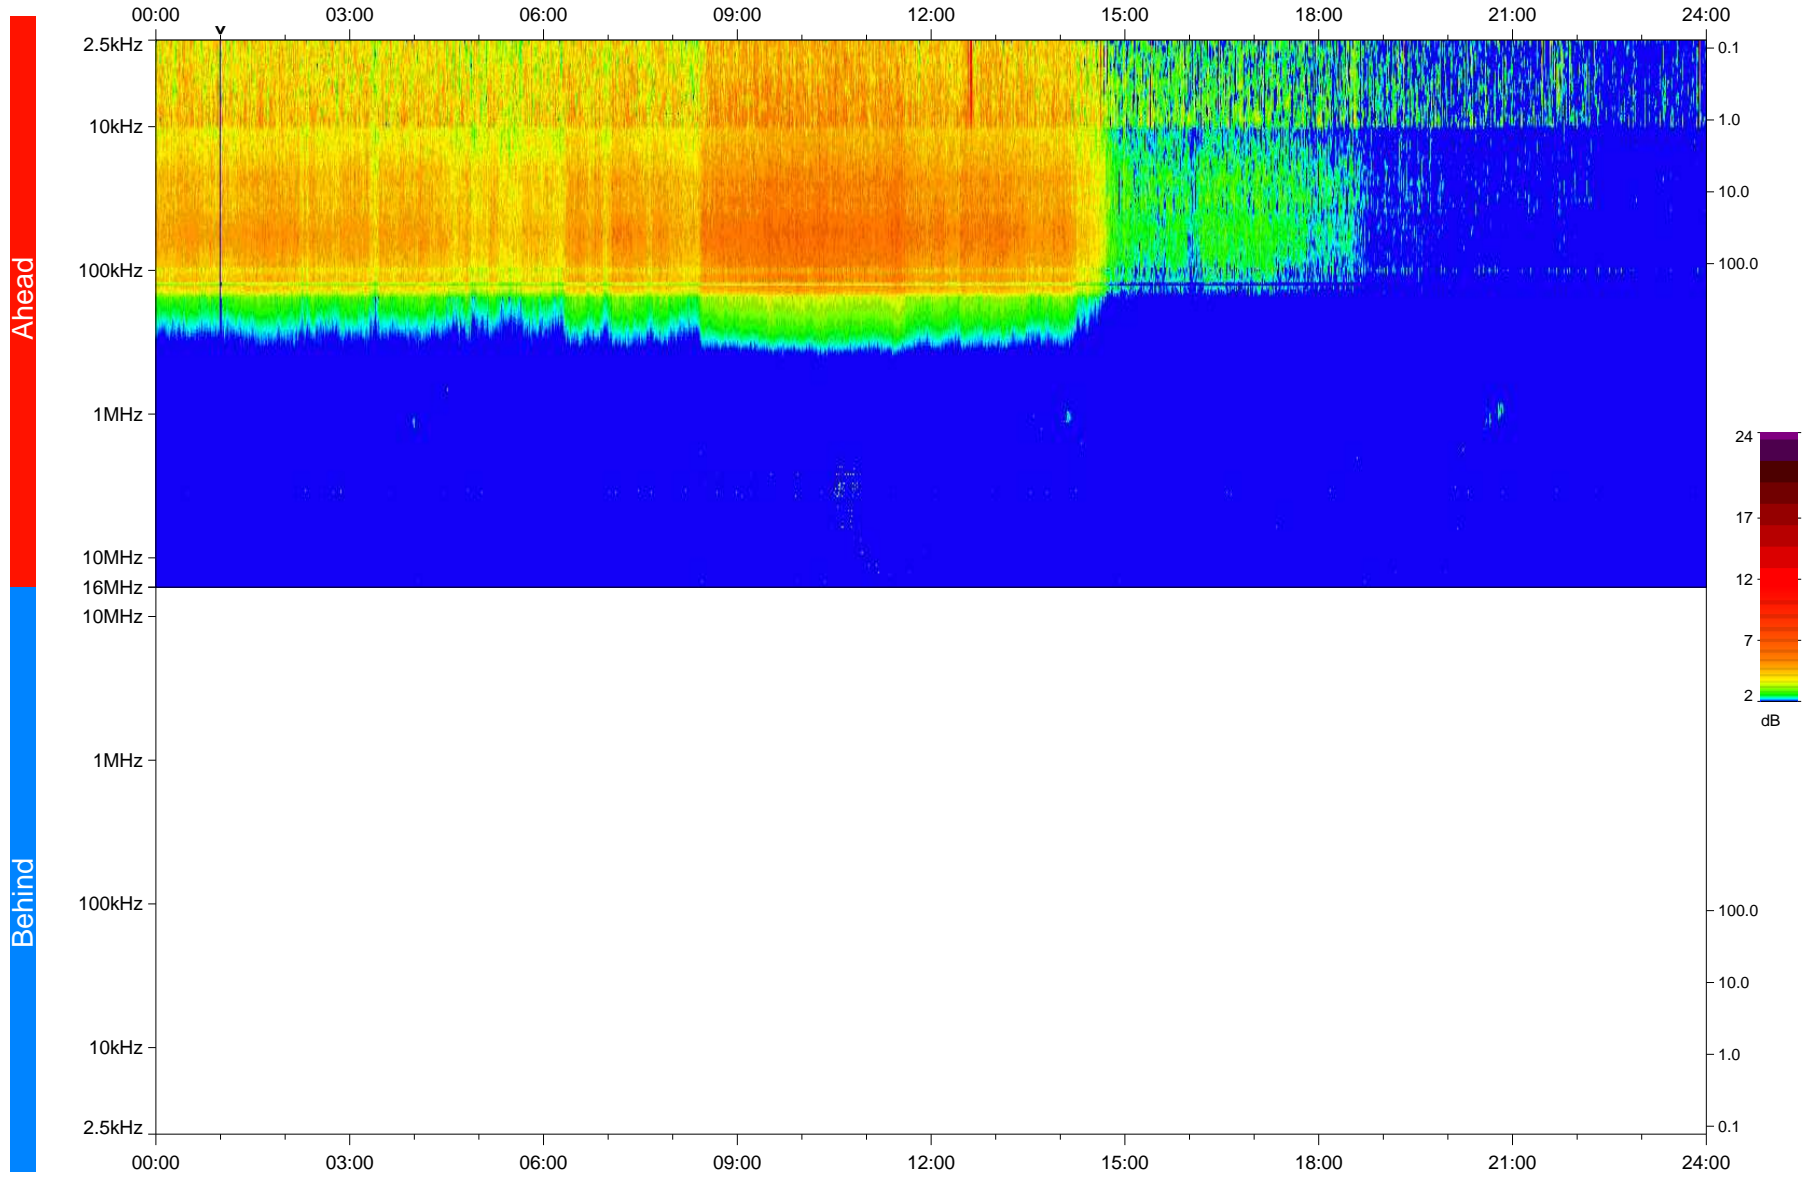

STEREO/WAVES Daily Summary - 25-Aug-2020 (DOY 238)

Ahead source file: swaves_ahead_2020_238_1_06.fin
Ahead PSE Angle: -64.4°

Behind PSE Angle: 58.9°
Behind source file: No STEREO-B data

Time (UTC)

file: stereo_swaves_daily-summary_color_20200825_v03
made by: space.umn.edu on macOS with IDL 8.8.2 on 2022-09-15 16:19:08, with TLib V945 / dynspec V311