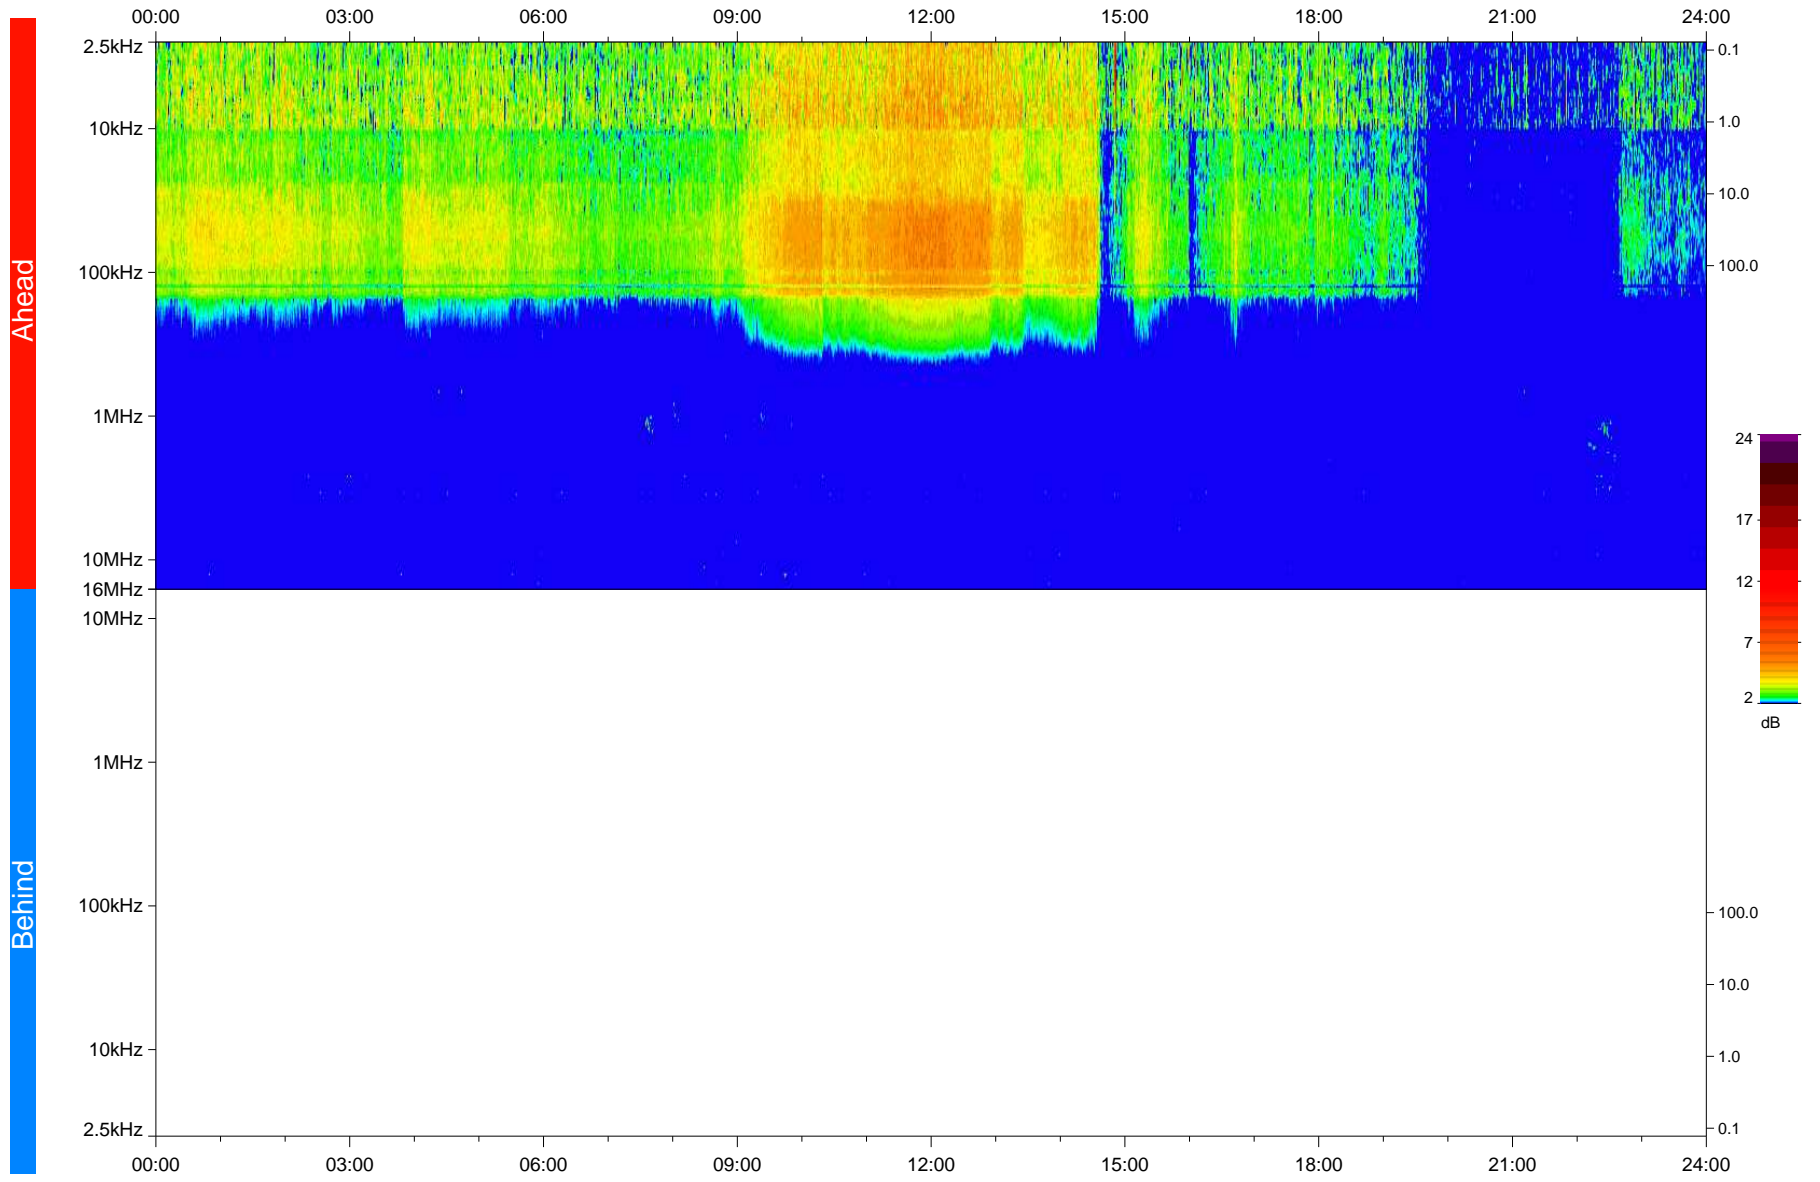

STEREO/WAVES Daily Summary - 24-Aug-2020 (DOY 237)

Ahead source file: swaves_ahead_2020_237_1_05.fin
Ahead PSE Angle: -64.4°

Behind PSE Angle: 59.0°
Behind source file: No STEREO-B data

Time (UTC)

file: stereo_swaves_daily-summary_color_20200824_v04
made by: space.umn.edu on macOS with IDL 8.8.2 on 2022-10-03 17:12:14, with TLib V945 / dynspec V311