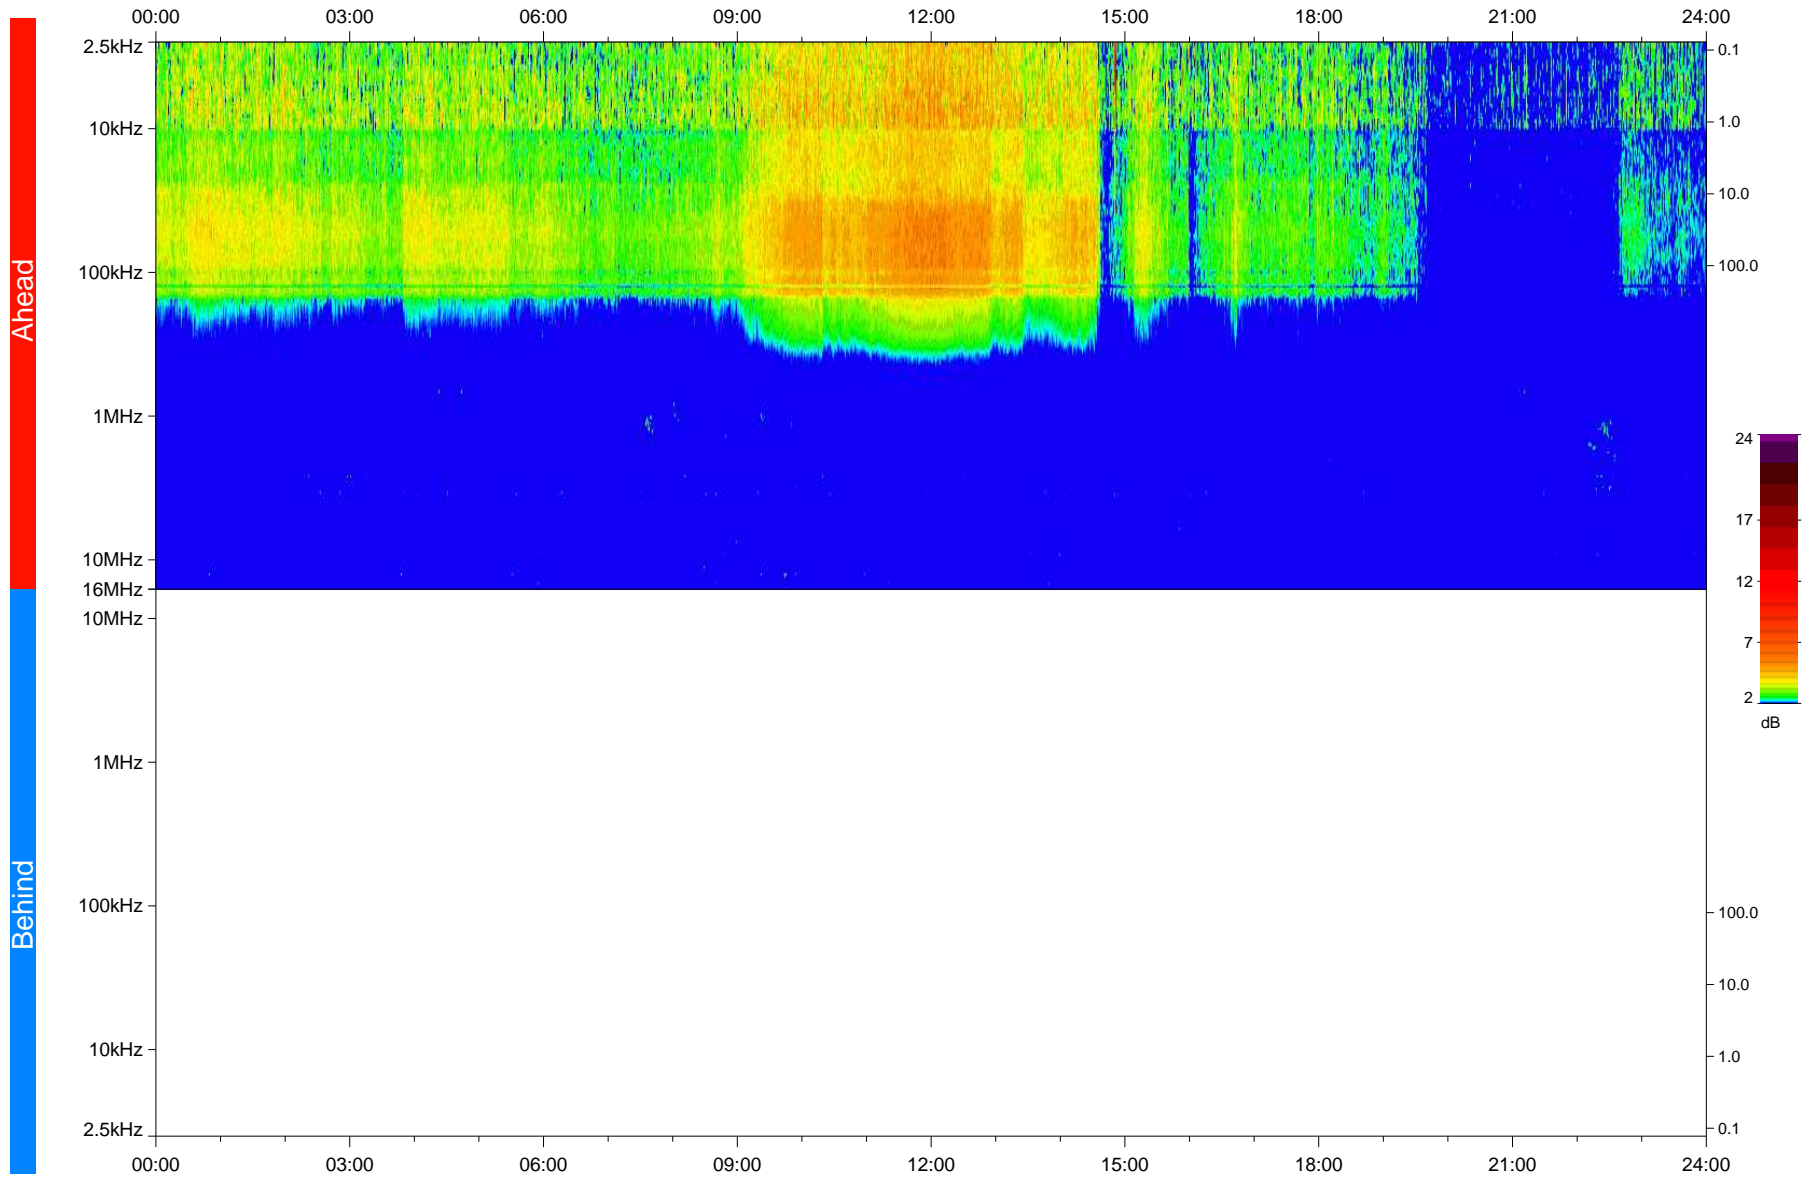

# STEREO/WAVES Daily Summary - 24-Aug-2020 (DOY 237)

Ahead source file: swaves\_ahead\_2020\_237\_1\_05.fin  
Ahead PSE Angle: -64.4°

Behind PSE Angle: 59.0°  
Behind source file: No STEREO-B data

Time (UTC)

file: stereo\_swaves\_daily-summary\_color\_20200824\_v03  
made by: space.umn.edu on macOS with IDL 8.8.2 on 2022-09-15 16:17:47, with TMatlab V945 / dynspec V311