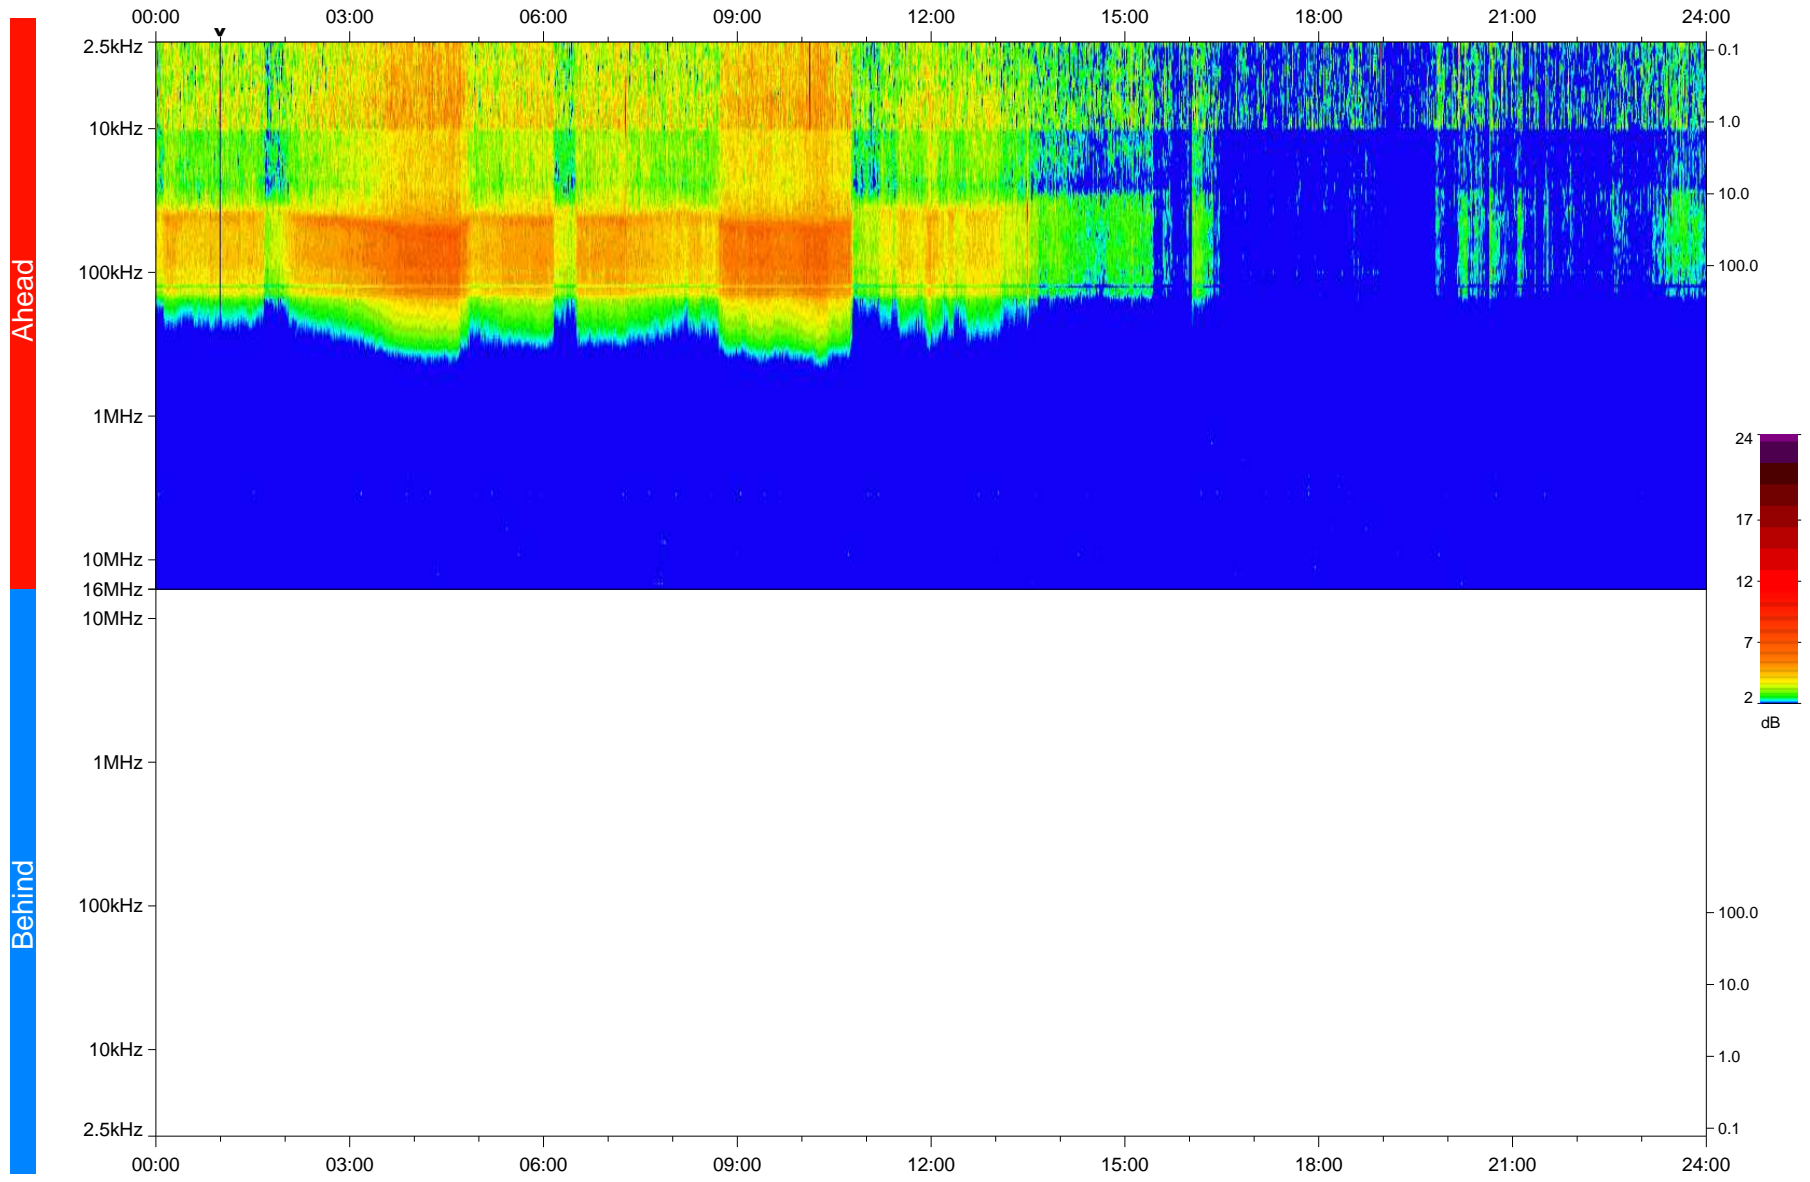

STEREO/WAVES Daily Summary - 23-Aug-2020 (DOY 236)

Ahead source file: swaves_ahead_2020_236_1_05.fin
Ahead PSE Angle: -64.5°

Behind PSE Angle: 59.0°
Behind source file: No STEREO-B data

Time (UTC)

file: stereo_swaves_daily-summary_color_20200823_v04
made by: space.umn.edu on macOS with IDL 8.8.2 on 2022-10-03 17:10:44, with TLib V945 / dynspec V311