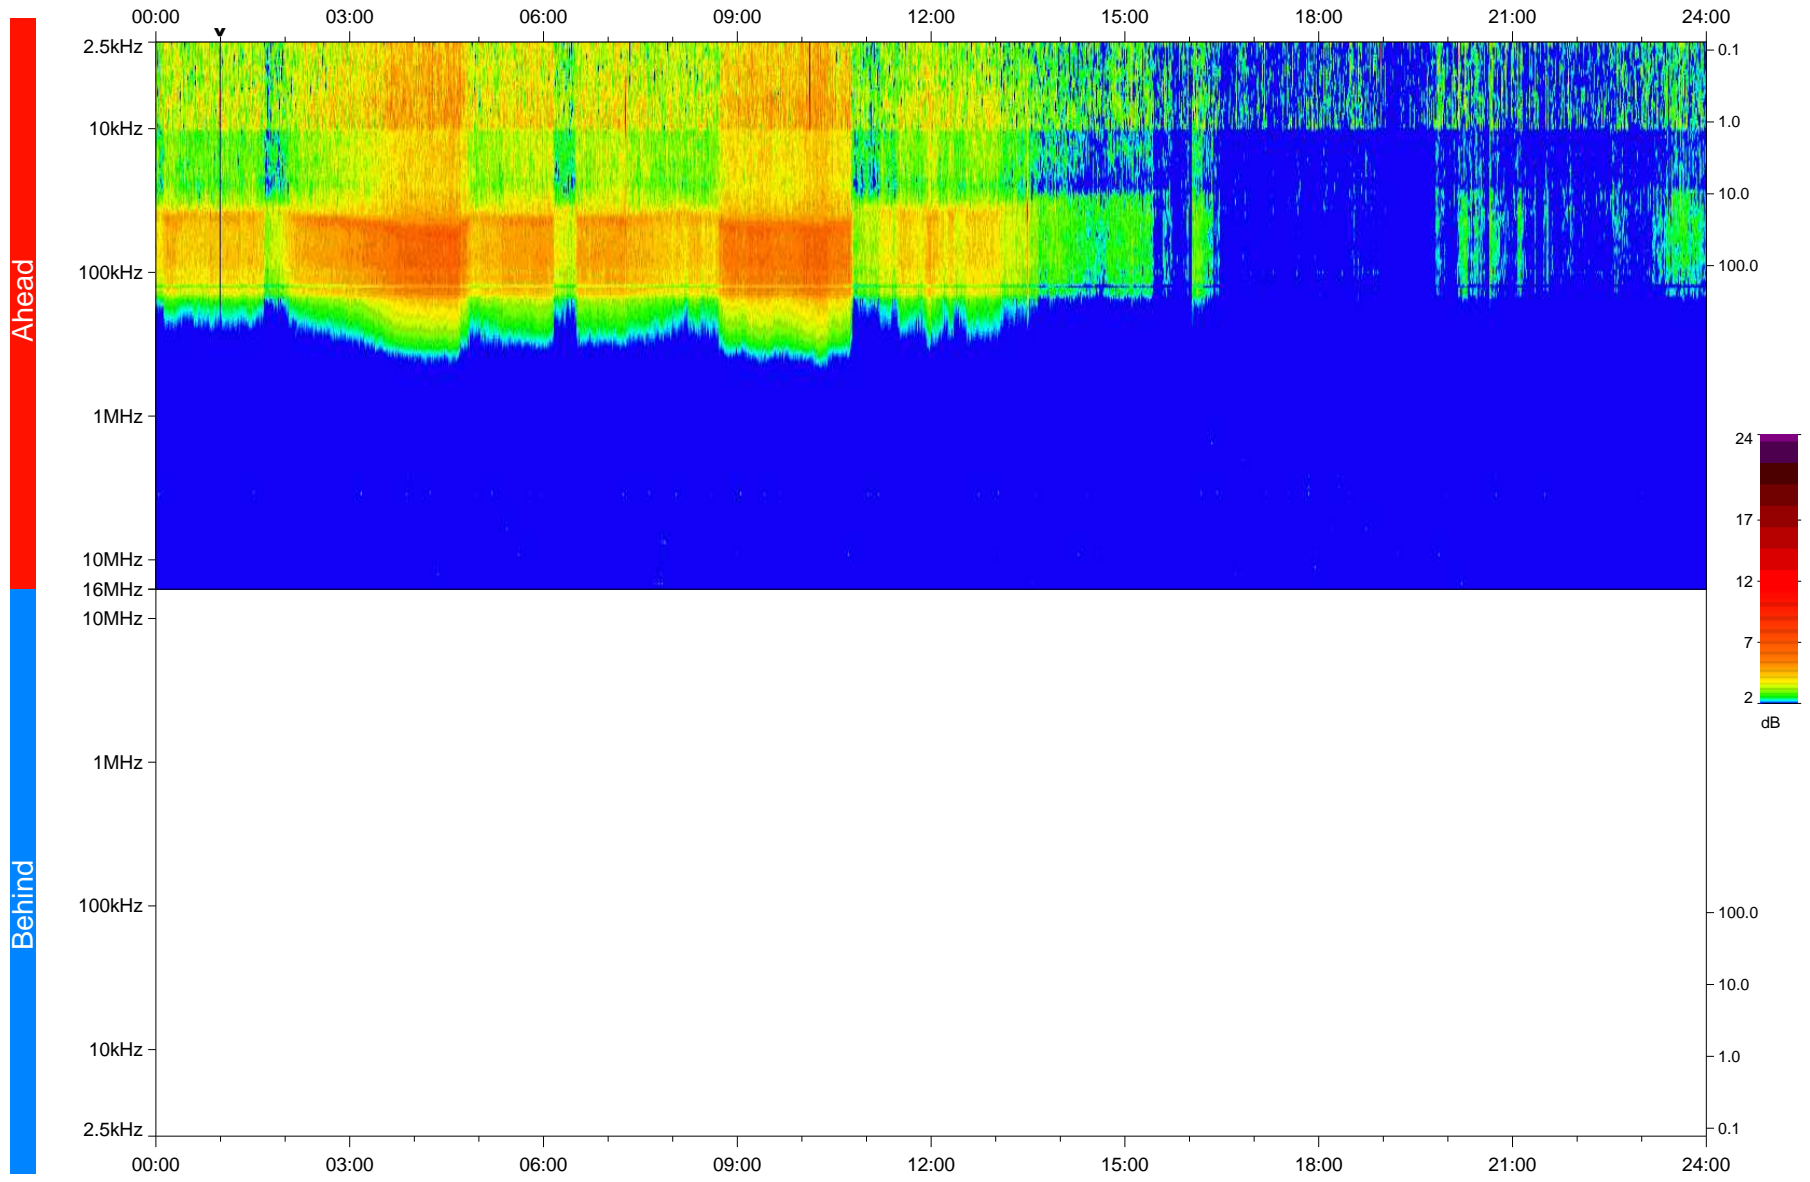

STEREO/WAVES Daily Summary - 23-Aug-2020 (DOY 236)

Ahead source file: swaves_ahead_2020_236_1_05.fin
Ahead PSE Angle: -64.5°

Behind PSE Angle: 59.0°
Behind source file: No STEREO-B data

Time (UTC)

file: stereo_swaves_daily-summary_color_20200823_v03
made by: space.umn.edu on macOS with IDL 8.8.2 on 2022-09-15 16:16:25, with TLib V945 / dynspec V311