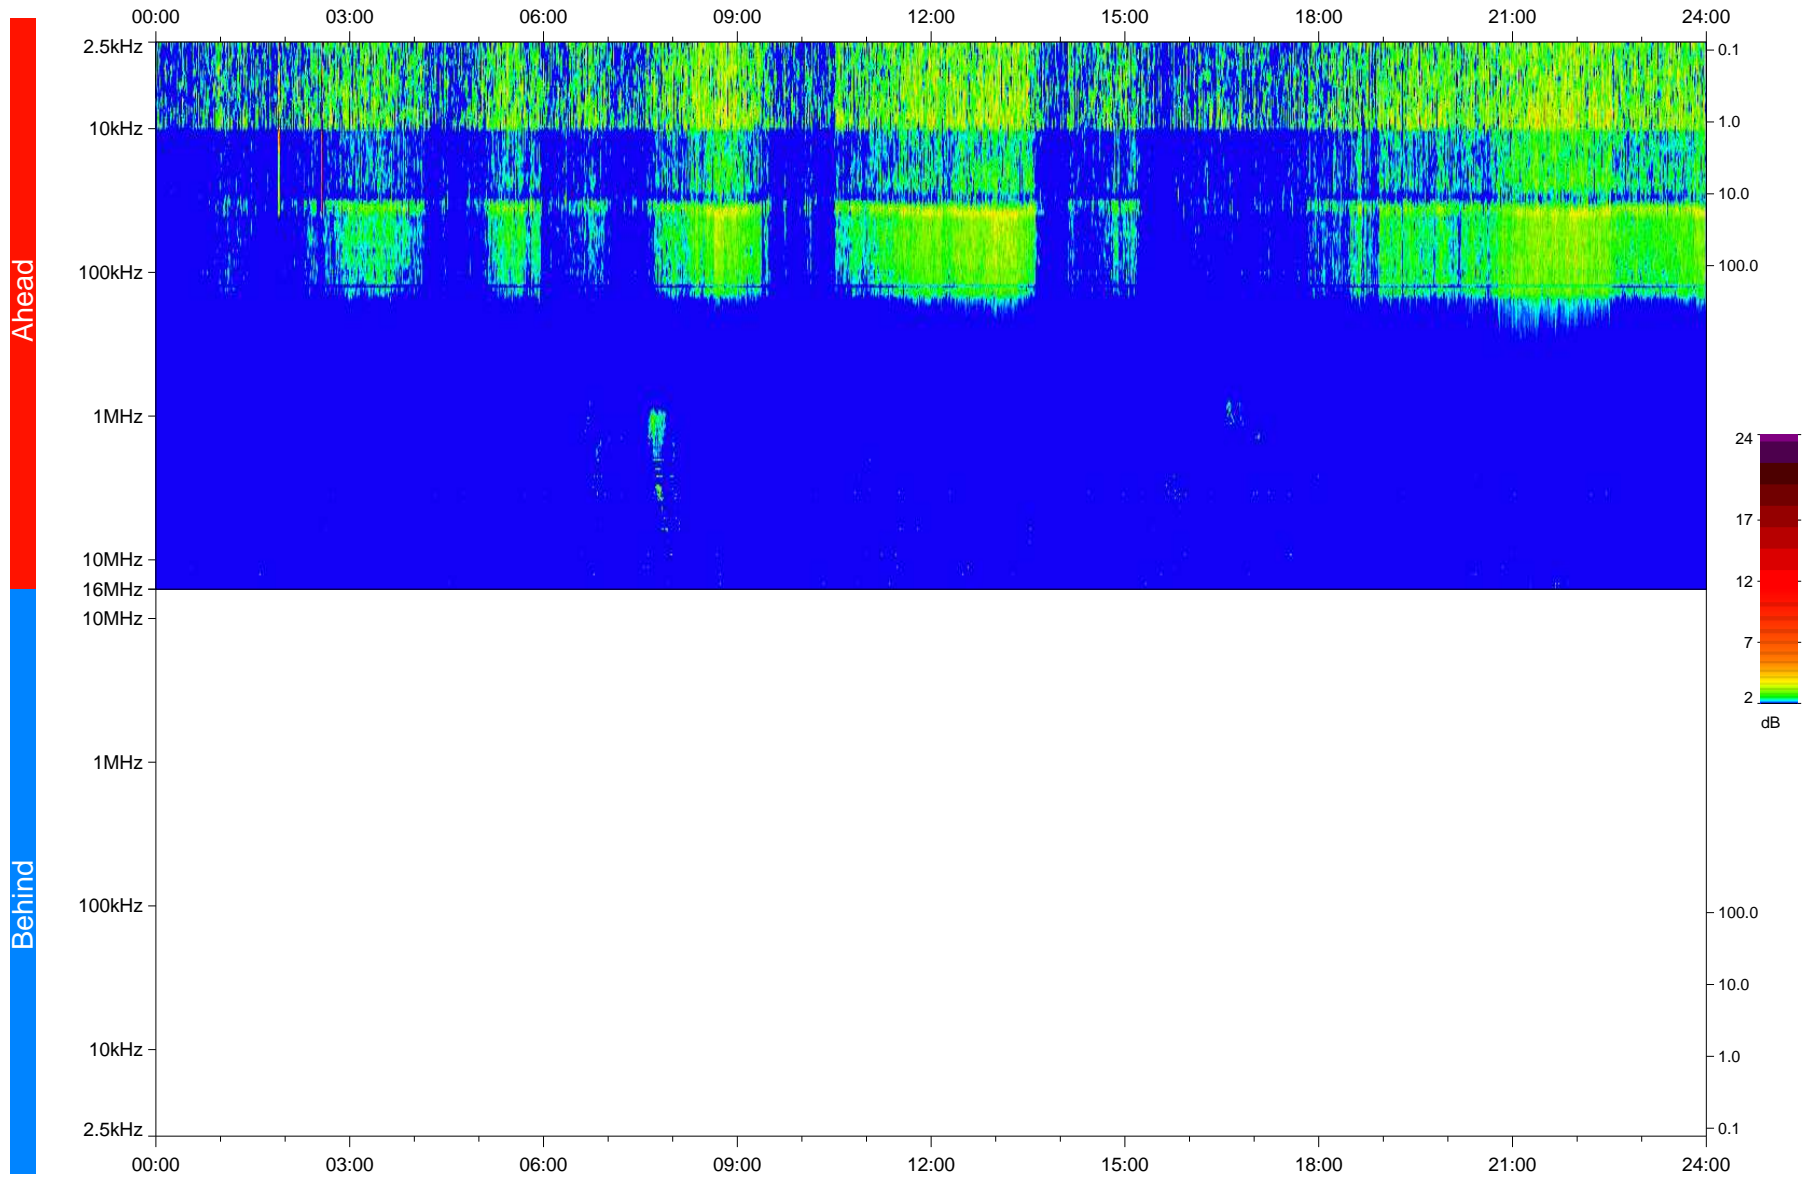

STEREO/WAVES Daily Summary - 22-Aug-2020 (DOY 235)

Ahead source file: swaves_ahead_2020_235_1_05.fin
Ahead PSE Angle: -64.6°

Behind PSE Angle: 59.0°
Behind source file: No STEREO-B data

Time (UTC)

file: stereo_swaves_daily-summary_color_20200822_v04
made by: space.umn.edu on macOS with IDL 8.8.2 on 2022-10-03 17:09:13, with TLib V945 / dynspec V311