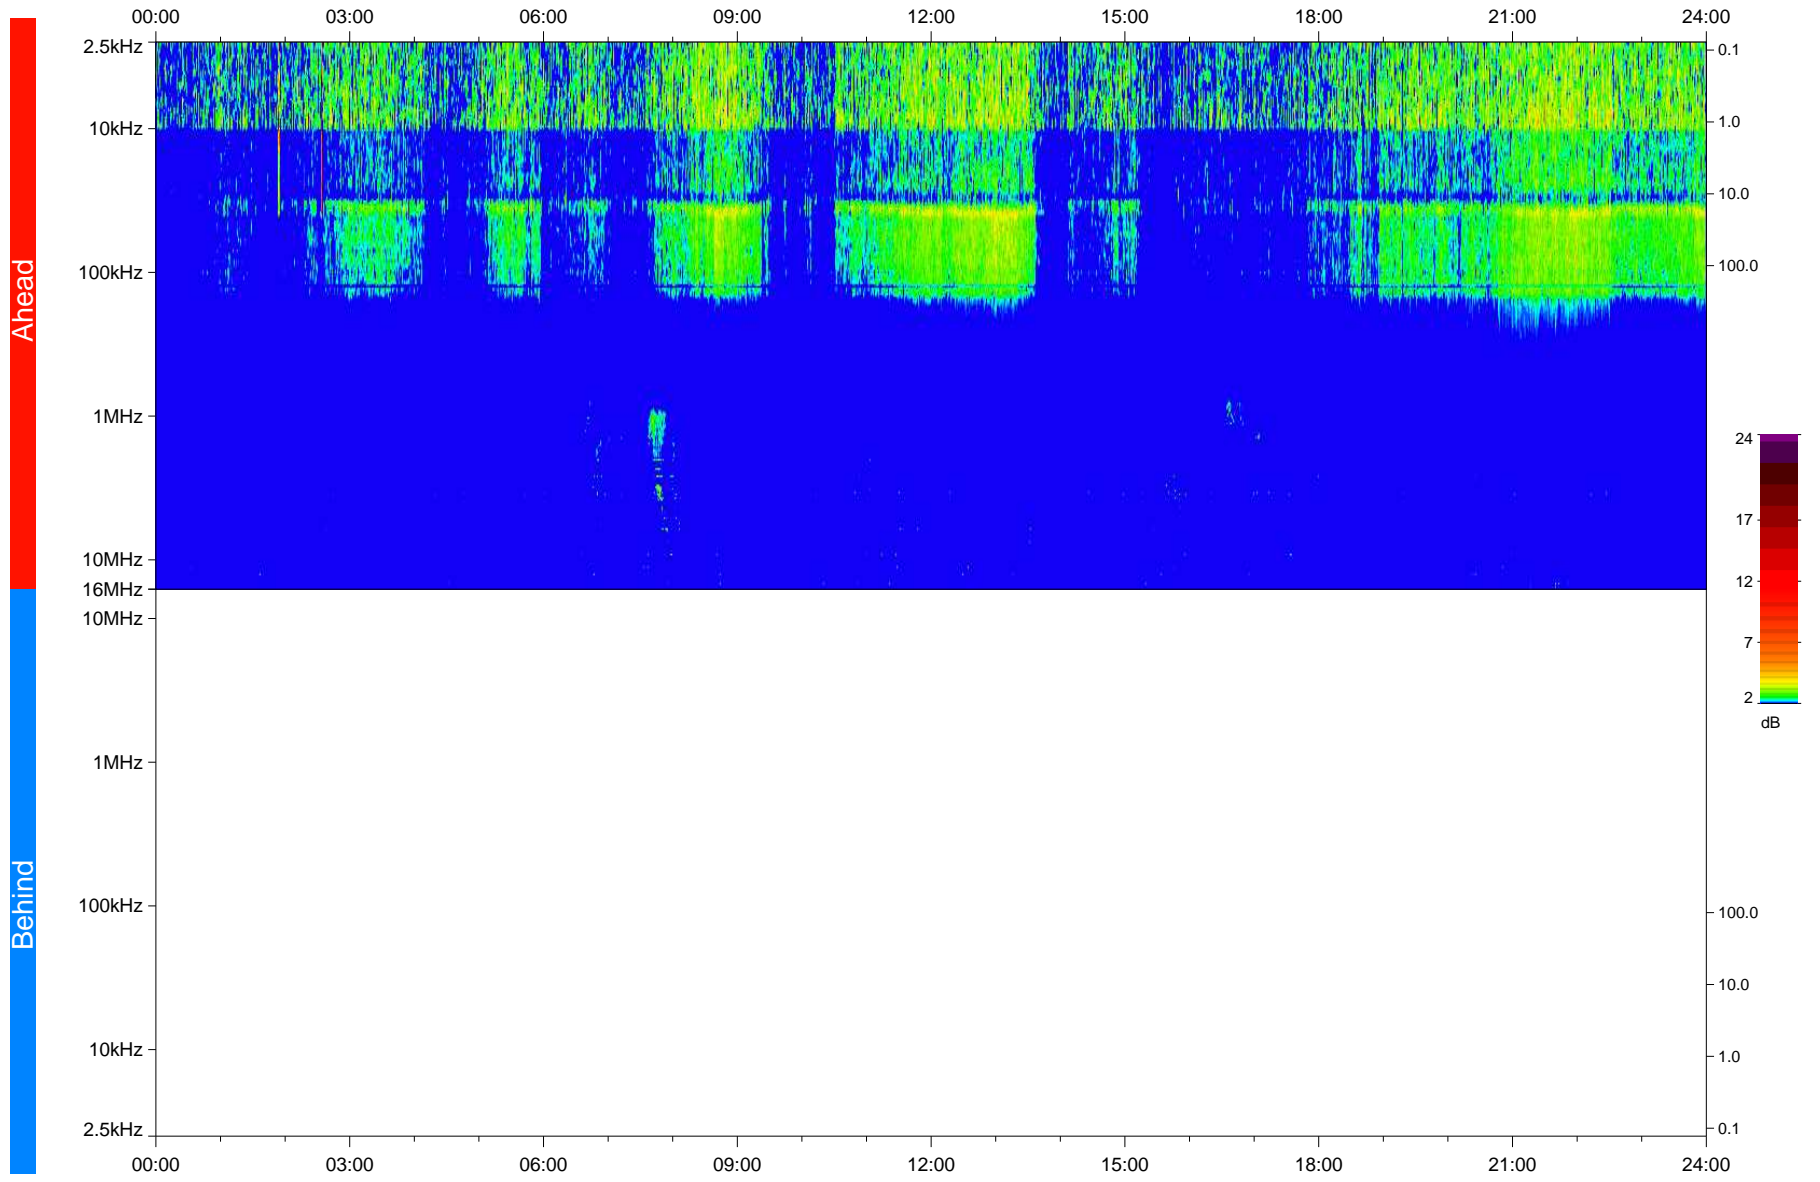

STEREO/WAVES Daily Summary - 22-Aug-2020 (DOY 235)

Ahead source file: swaves_ahead_2020_235_1_05.fin
Ahead PSE Angle: -64.6°

Behind PSE Angle: 59.0°
Behind source file: No STEREO-B data

Time (UTC)

file: stereo_swaves_daily-summary_color_20200822_v03
made by: space.umn.edu on macOS with IDL 8.8.2 on 2022-09-15 16:15:02, with TLib V945 / dynspec V311