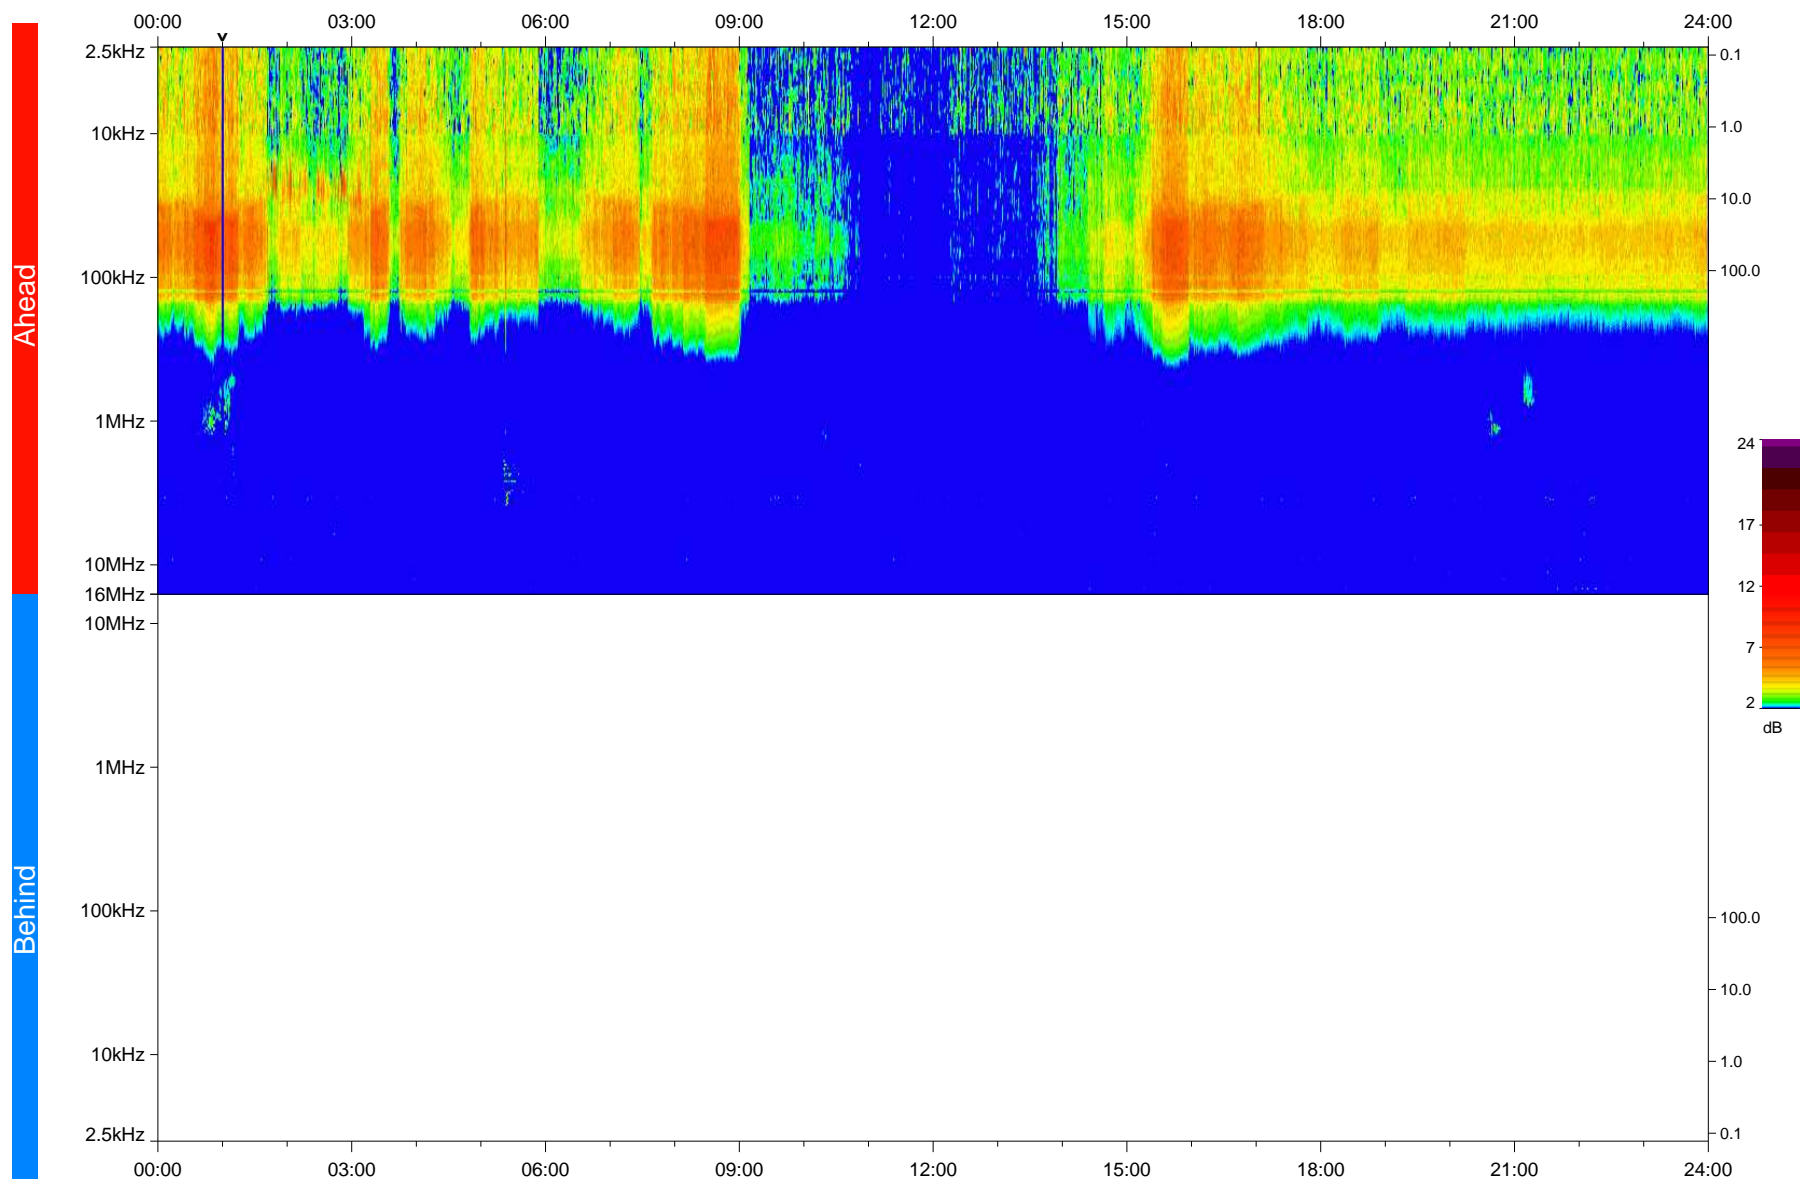

# STEREO/WAVES Daily Summary - 21-Aug-2020 (DOY 234)

Ahead source file: swaves\_ahead\_2020\_234\_1\_05.fin  
Ahead PSE Angle: -64.7°

Behind PSE Angle: 59.1°  
Behind source file: No STEREO-B data

Time (UTC)

file: stereo\_swaves\_daily-summary\_color\_20200821\_v04  
made by: space.umn.edu on macOS with IDL 8.8.2 on 2022-10-03 17:07:44, with TLib V945 / dynspec V311