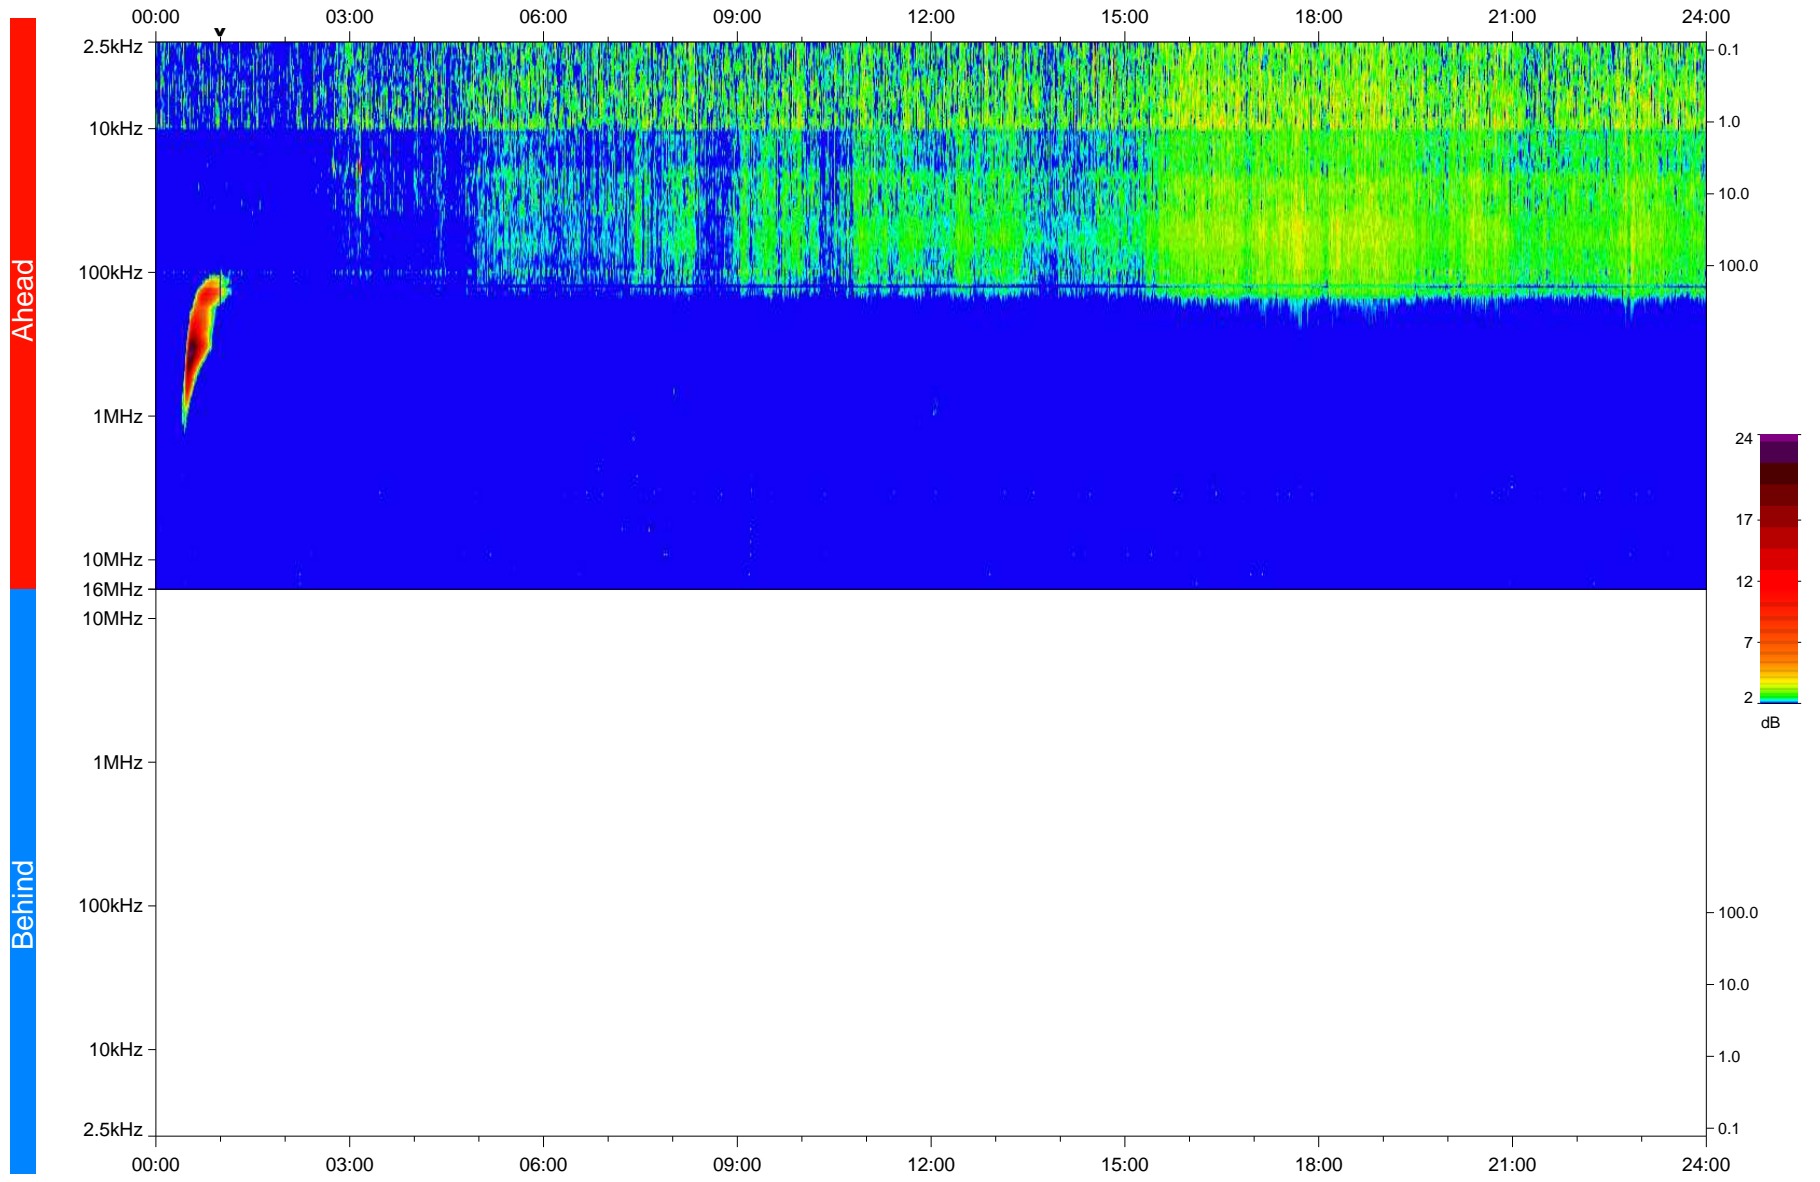

STEREO/WAVES Daily Summary - 17-Aug-2020 (DOY 230)

Ahead source file: swaves_ahead_2020_230_1_05.fin
Ahead PSE Angle: -65.1°

Behind PSE Angle: 59.2°
Behind source file: No STEREO-B data

Time (UTC)

file: stereo_swaves_daily-summary_color_20200817_v04
made by: space.umn.edu on macOS with IDL 8.8.2 on 2022-10-03 17:01:43, with TLib V945 / dynspec V311