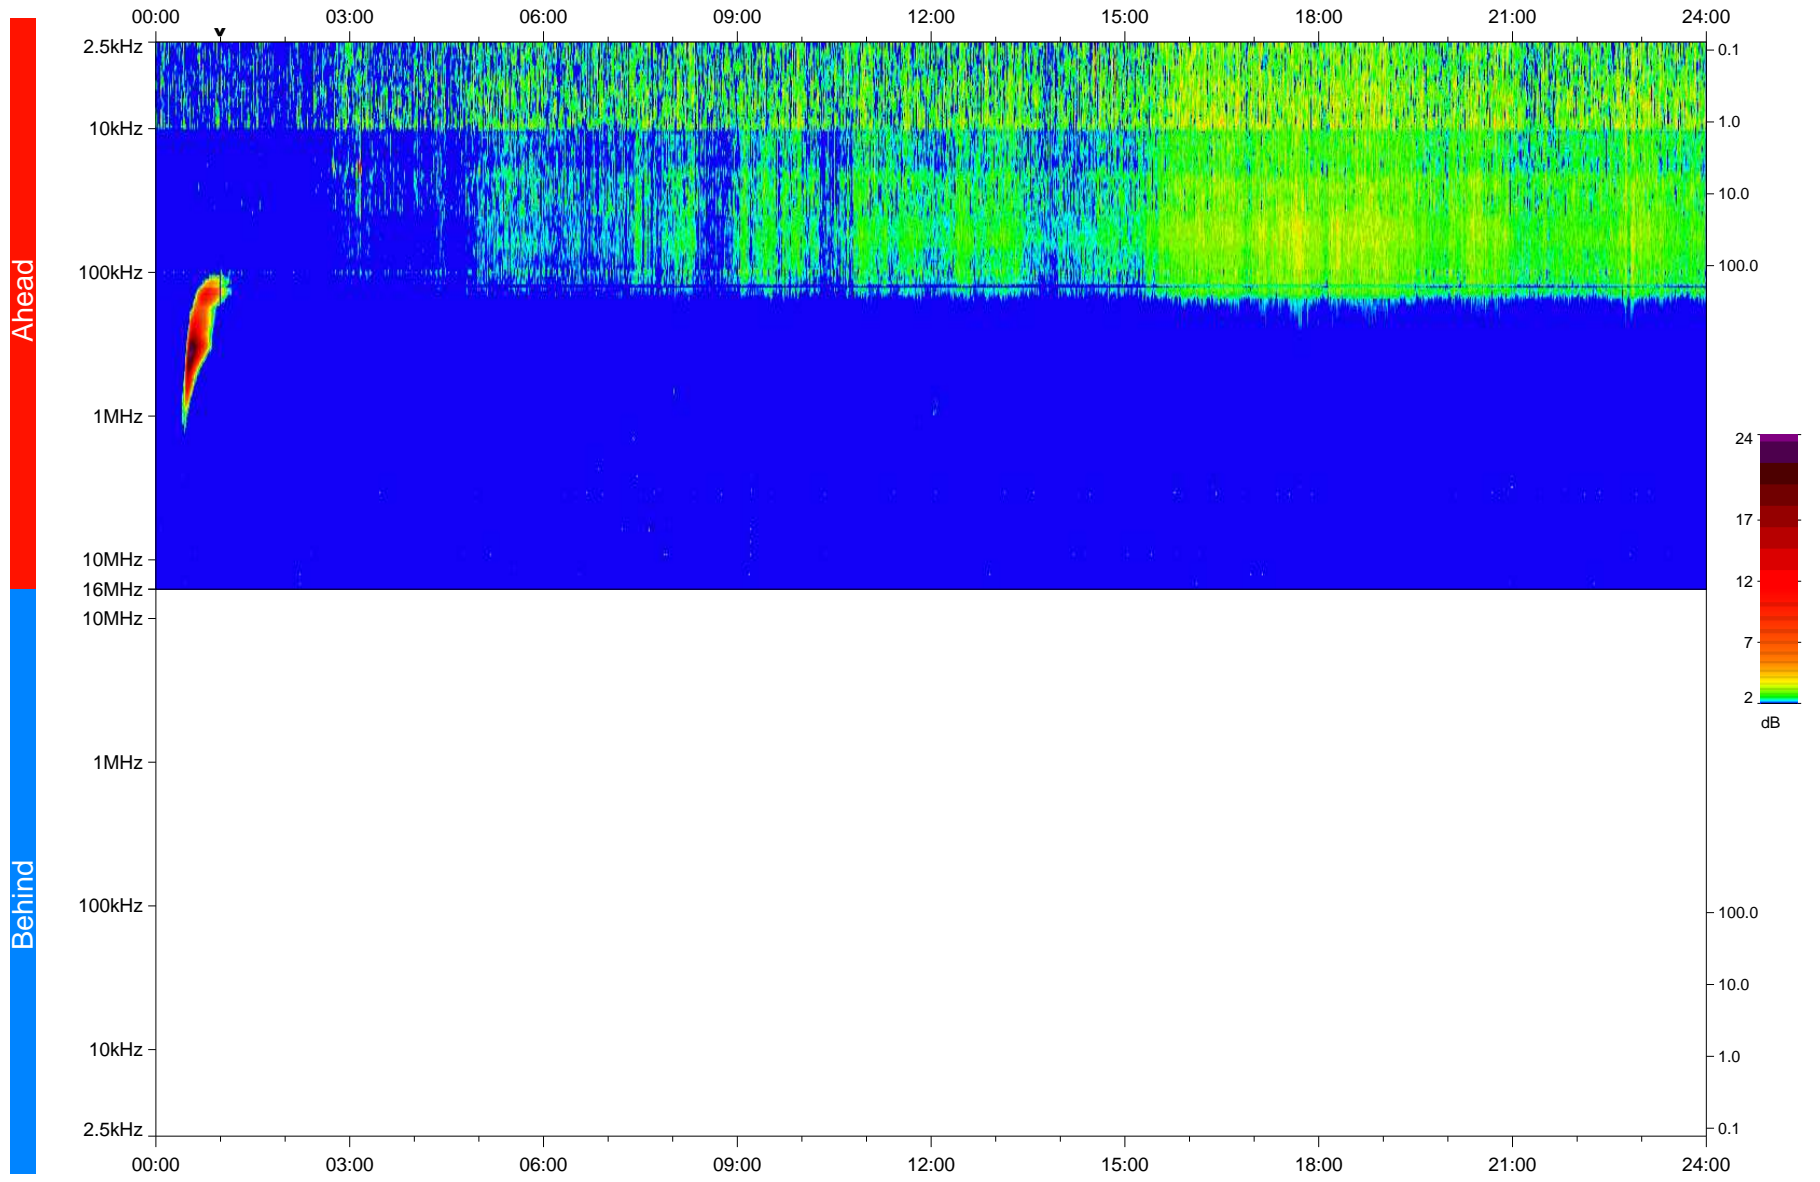

STEREO/WAVES Daily Summary - 17-Aug-2020 (DOY 230)

Ahead source file: swaves_ahead_2020_230_1_05.fin
Ahead PSE Angle: -65.1°

Behind PSE Angle: 59.2°
Behind source file: No STEREO-B data

Time (UTC)

file: stereo_swaves_daily-summary_color_20200817_v03
made by: space.umn.edu on macOS with IDL 8.8.2 on 2022-09-15 16:08:12, with TLib V945 / dynspec V311