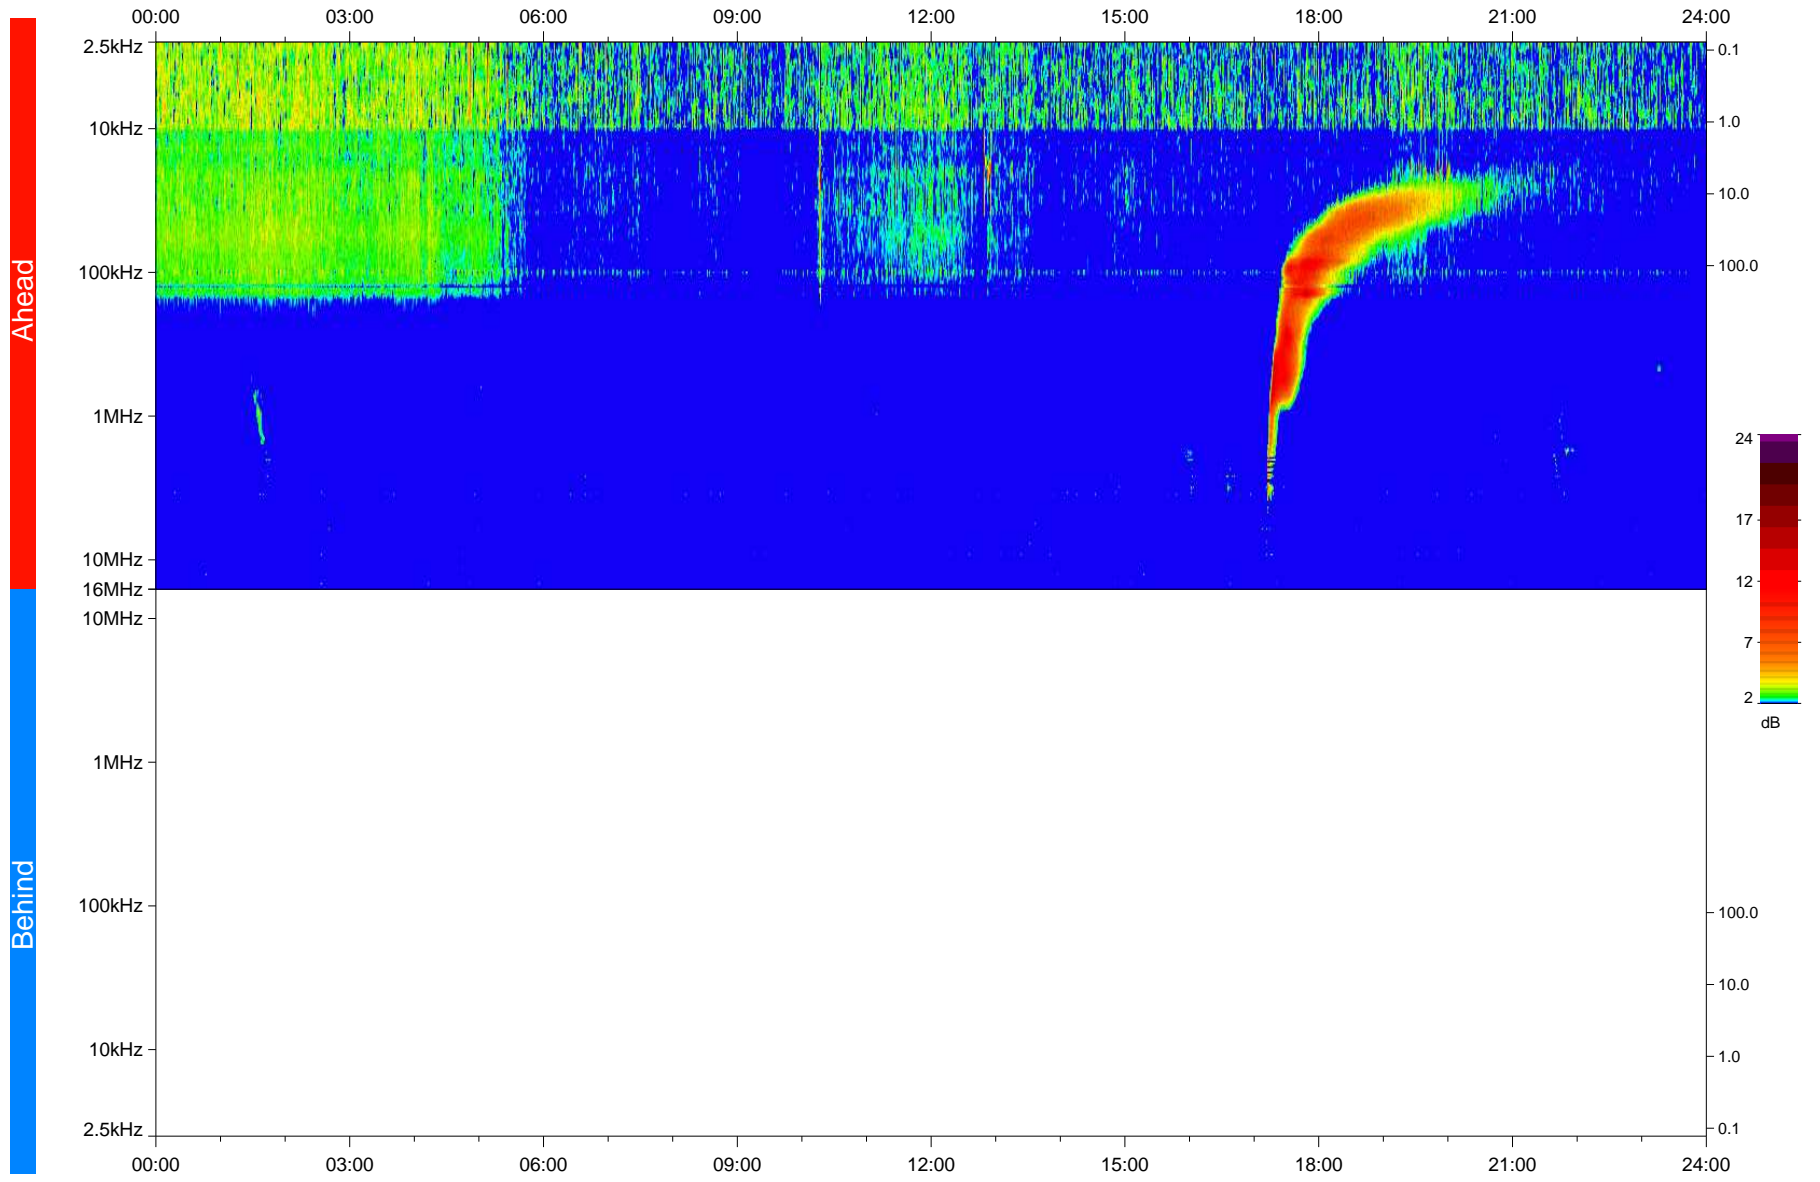

STEREO/WAVES Daily Summary - 16-Aug-2020 (DOY 229)

Ahead source file: swaves_ahead_2020_229_1_05.fin
Ahead PSE Angle: -65.1°

Behind PSE Angle: 59.3°
Behind source file: No STEREO-B data

Time (UTC)

file: stereo_swaves_daily-summary_color_20200816_v03
made by: space.umn.edu on macOS with IDL 8.8.2 on 2022-09-15 16:06:51, with TLib V945 / dynspec V311