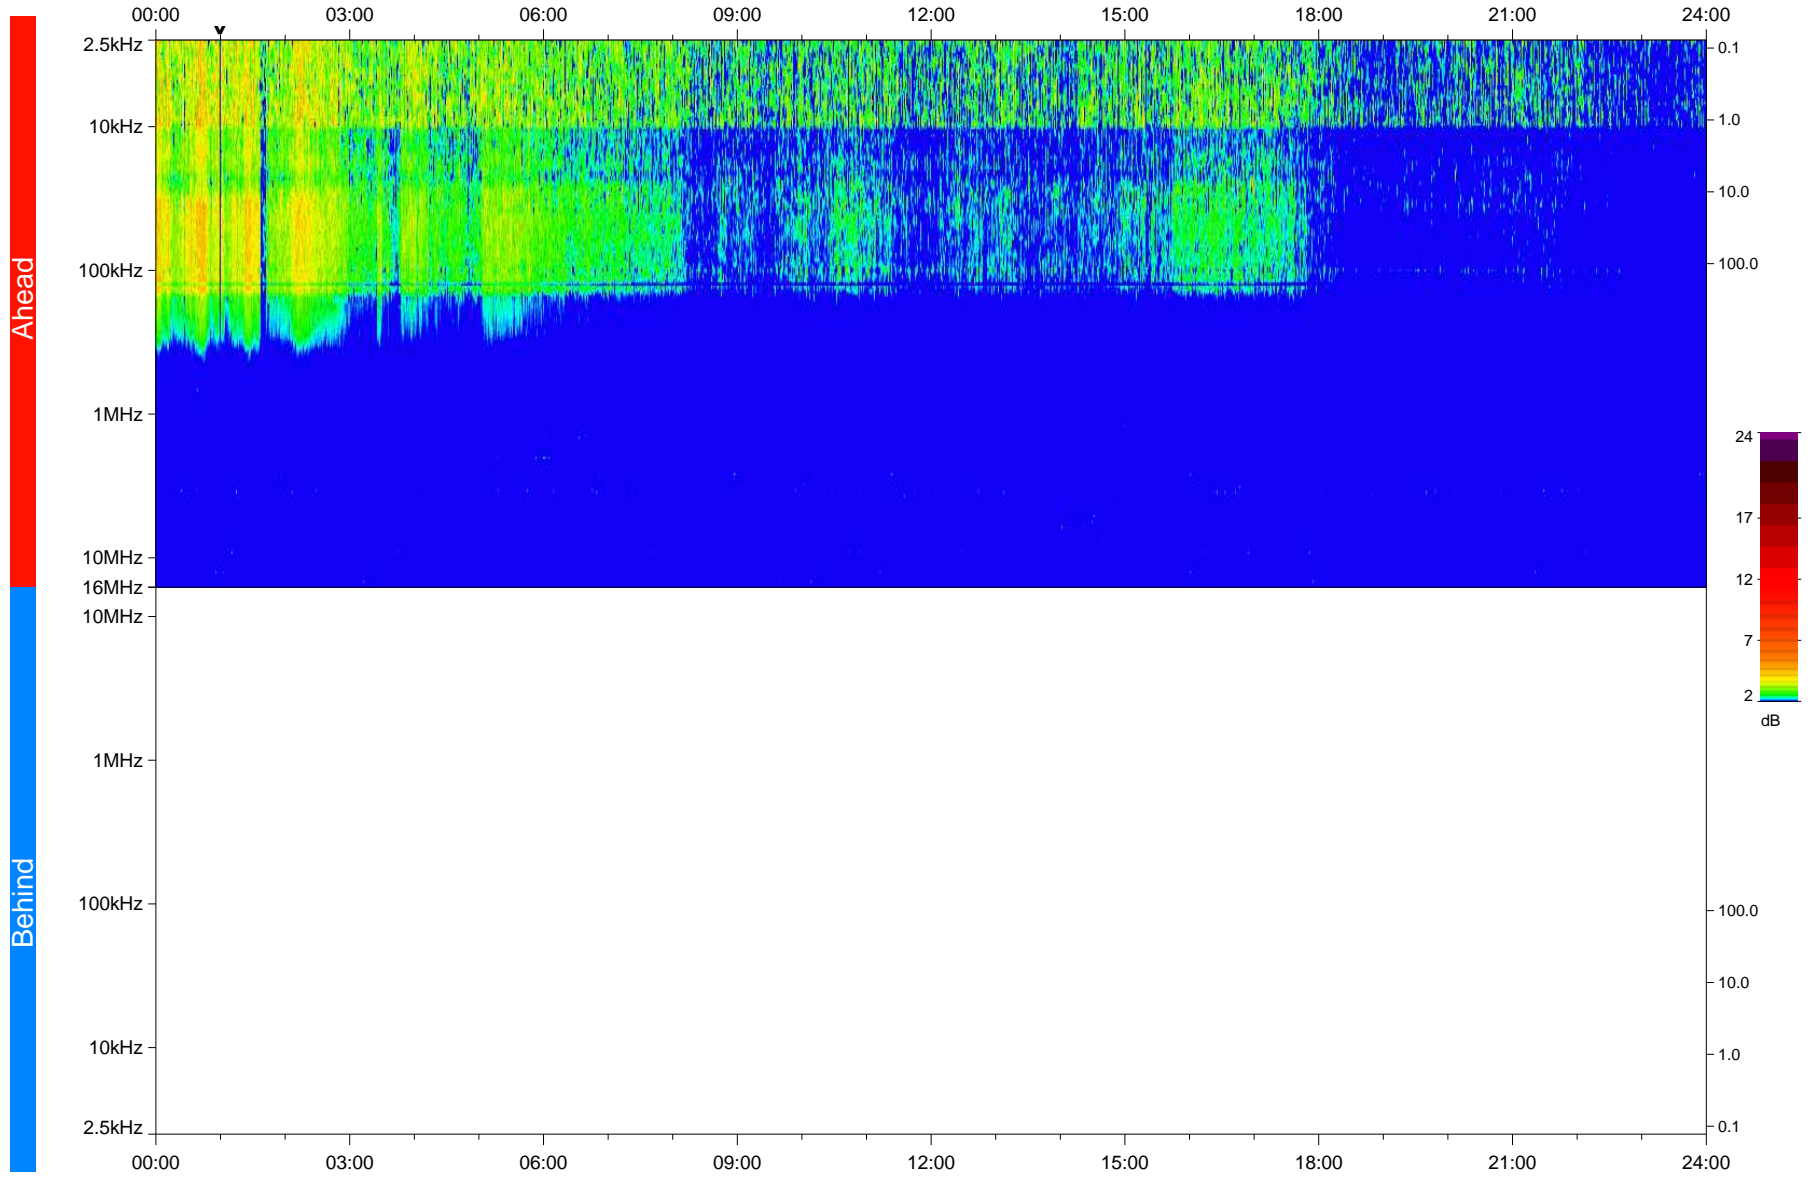

STEREO/WAVES Daily Summary - 15-Aug-2020 (DOY 228)

Ahead source file: swaves_ahead_2020_228_1_05.fin
Ahead PSE Angle: -65.2°

Behind PSE Angle: 59.4°
Behind source file: No STEREO-B data

Time (UTC)

file: stereo_swaves_daily-summary_color_20200815_v04
made by: space.umn.edu on macOS with IDL 8.8.2 on 2022-10-03 16:58:44, with TLib V945 / dynspec V311