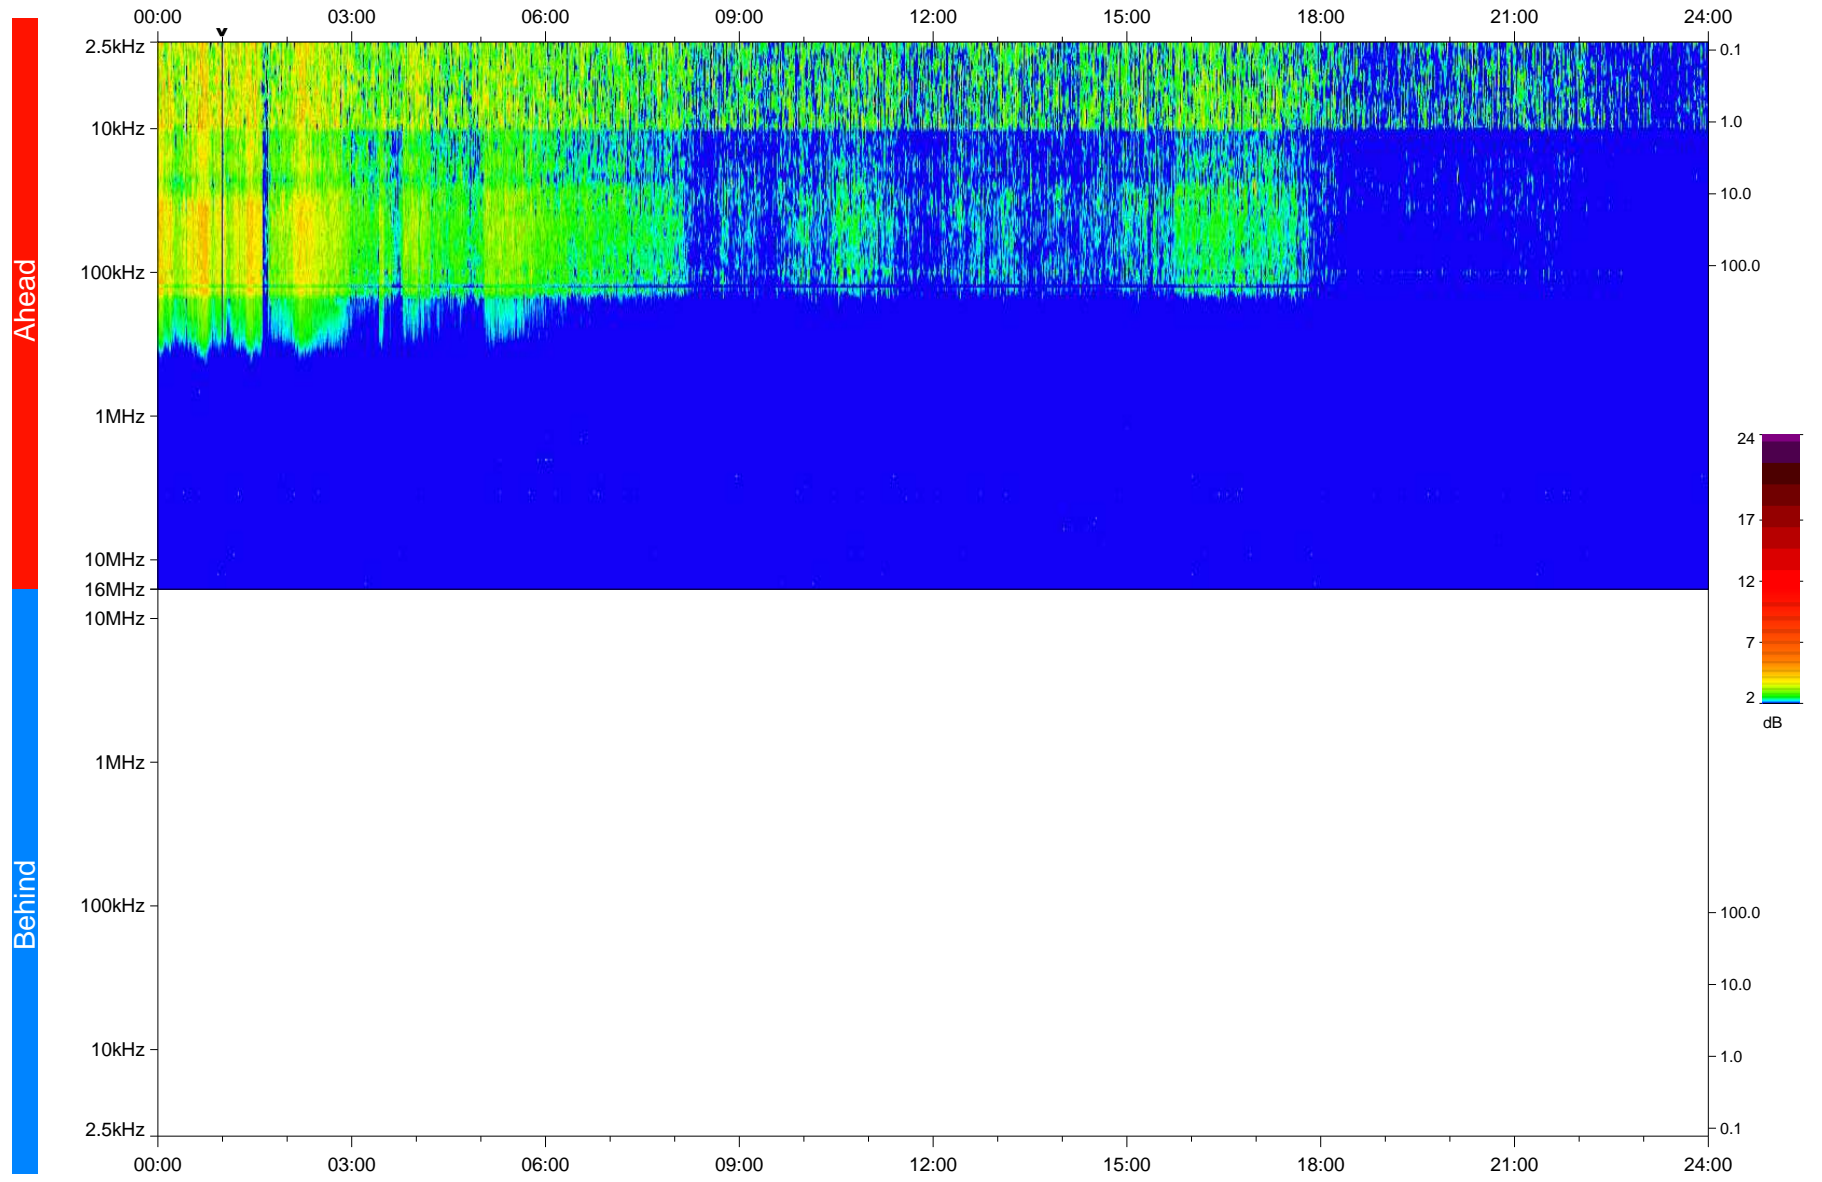

STEREO/WAVES Daily Summary - 15-Aug-2020 (DOY 228)

Ahead source file: swaves_ahead_2020_228_1_05.fin
Ahead PSE Angle: -65.2°

Behind PSE Angle: 59.4°
Behind source file: No STEREO-B data

Time (UTC)

file: stereo_swaves_daily-summary_color_20200815_v03
made by: space.umn.edu on macOS with IDL 8.8.2 on 2022-09-15 16:05:29, with TLib V945 / dynspec V311