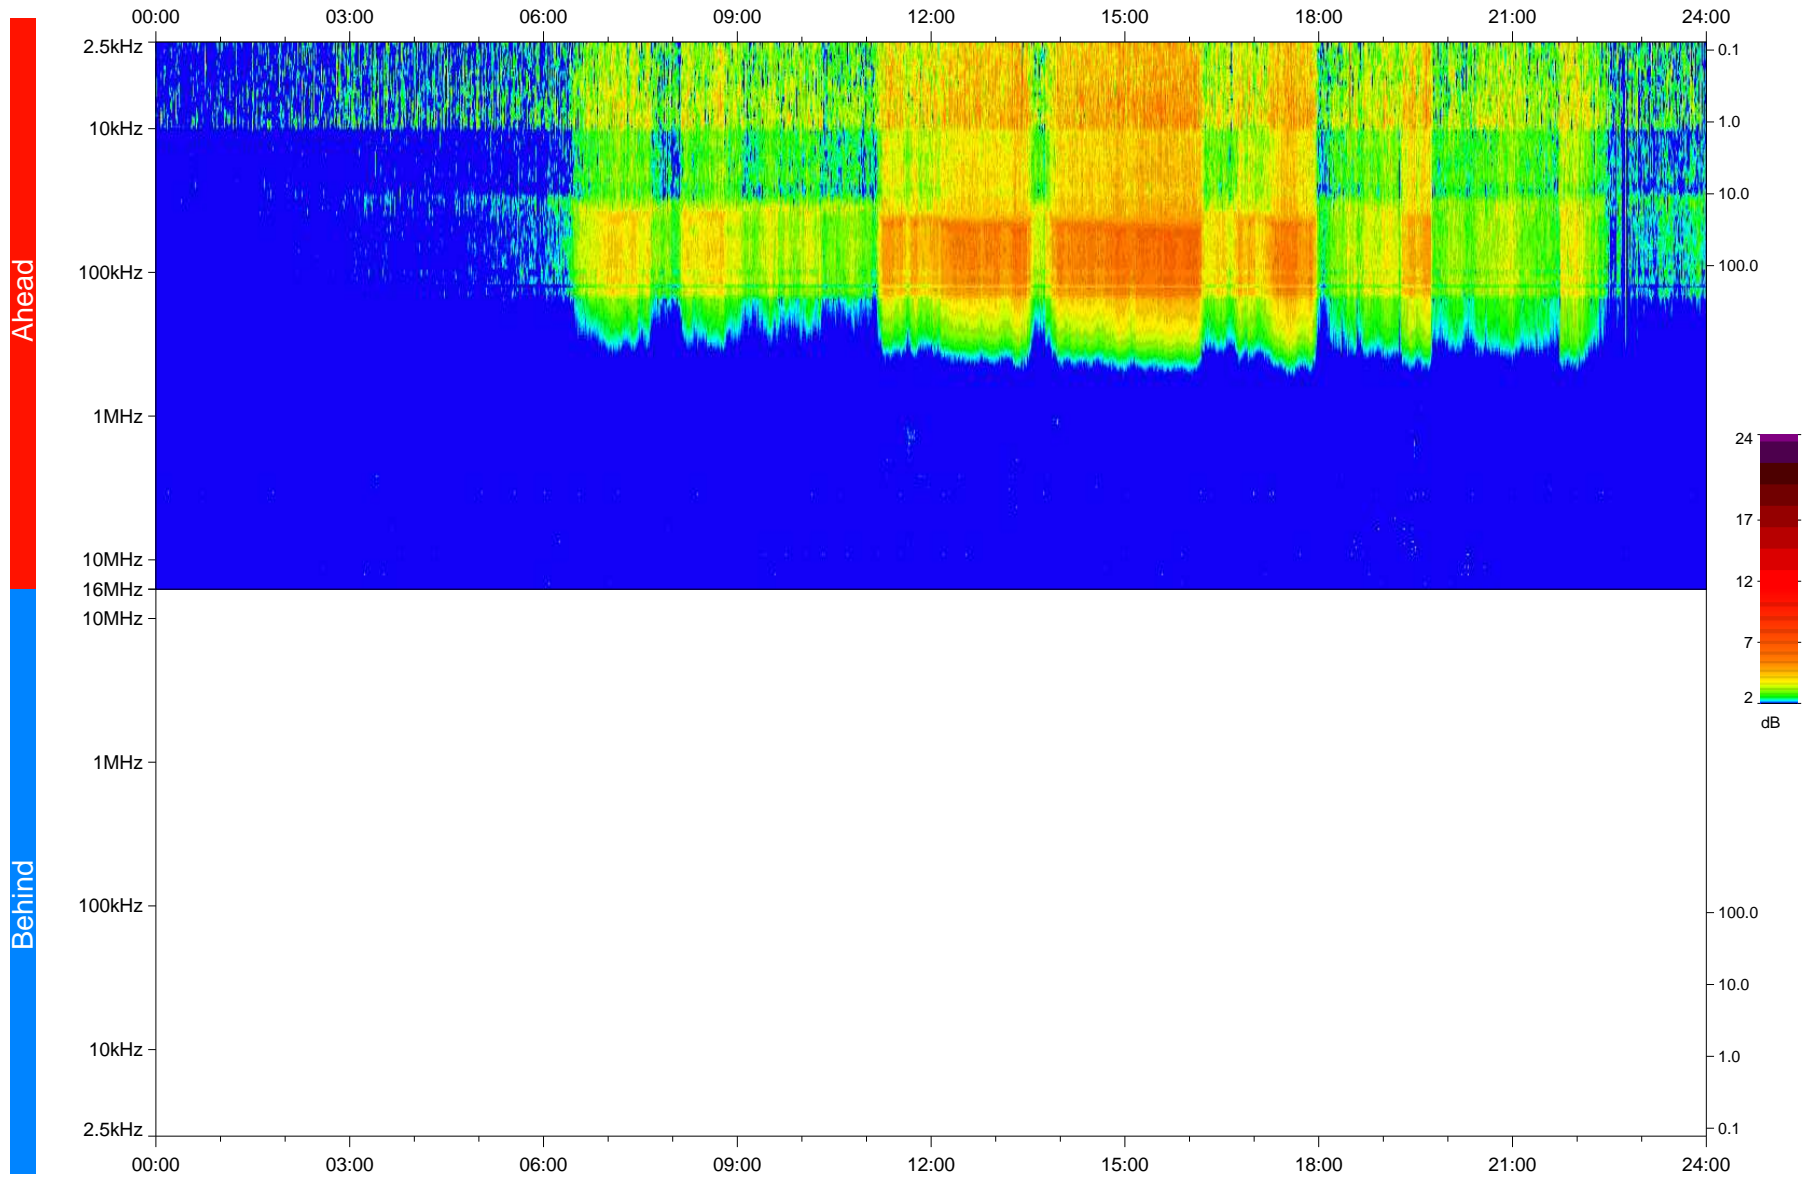

STEREO/WAVES Daily Summary - 14-Aug-2020 (DOY 227)

Ahead source file: swaves_ahead_2020_227_1_05.fin
Ahead PSE Angle: -65.4°

Behind PSE Angle: 59.4°
Behind source file: No STEREO-B data

Time (UTC)

file: stereo_swaves_daily-summary_color_20200814_v04
made by: space.umn.edu on macOS with IDL 8.8.2 on 2022-10-03 16:57:15, with TMLib V945 / dynspec V311