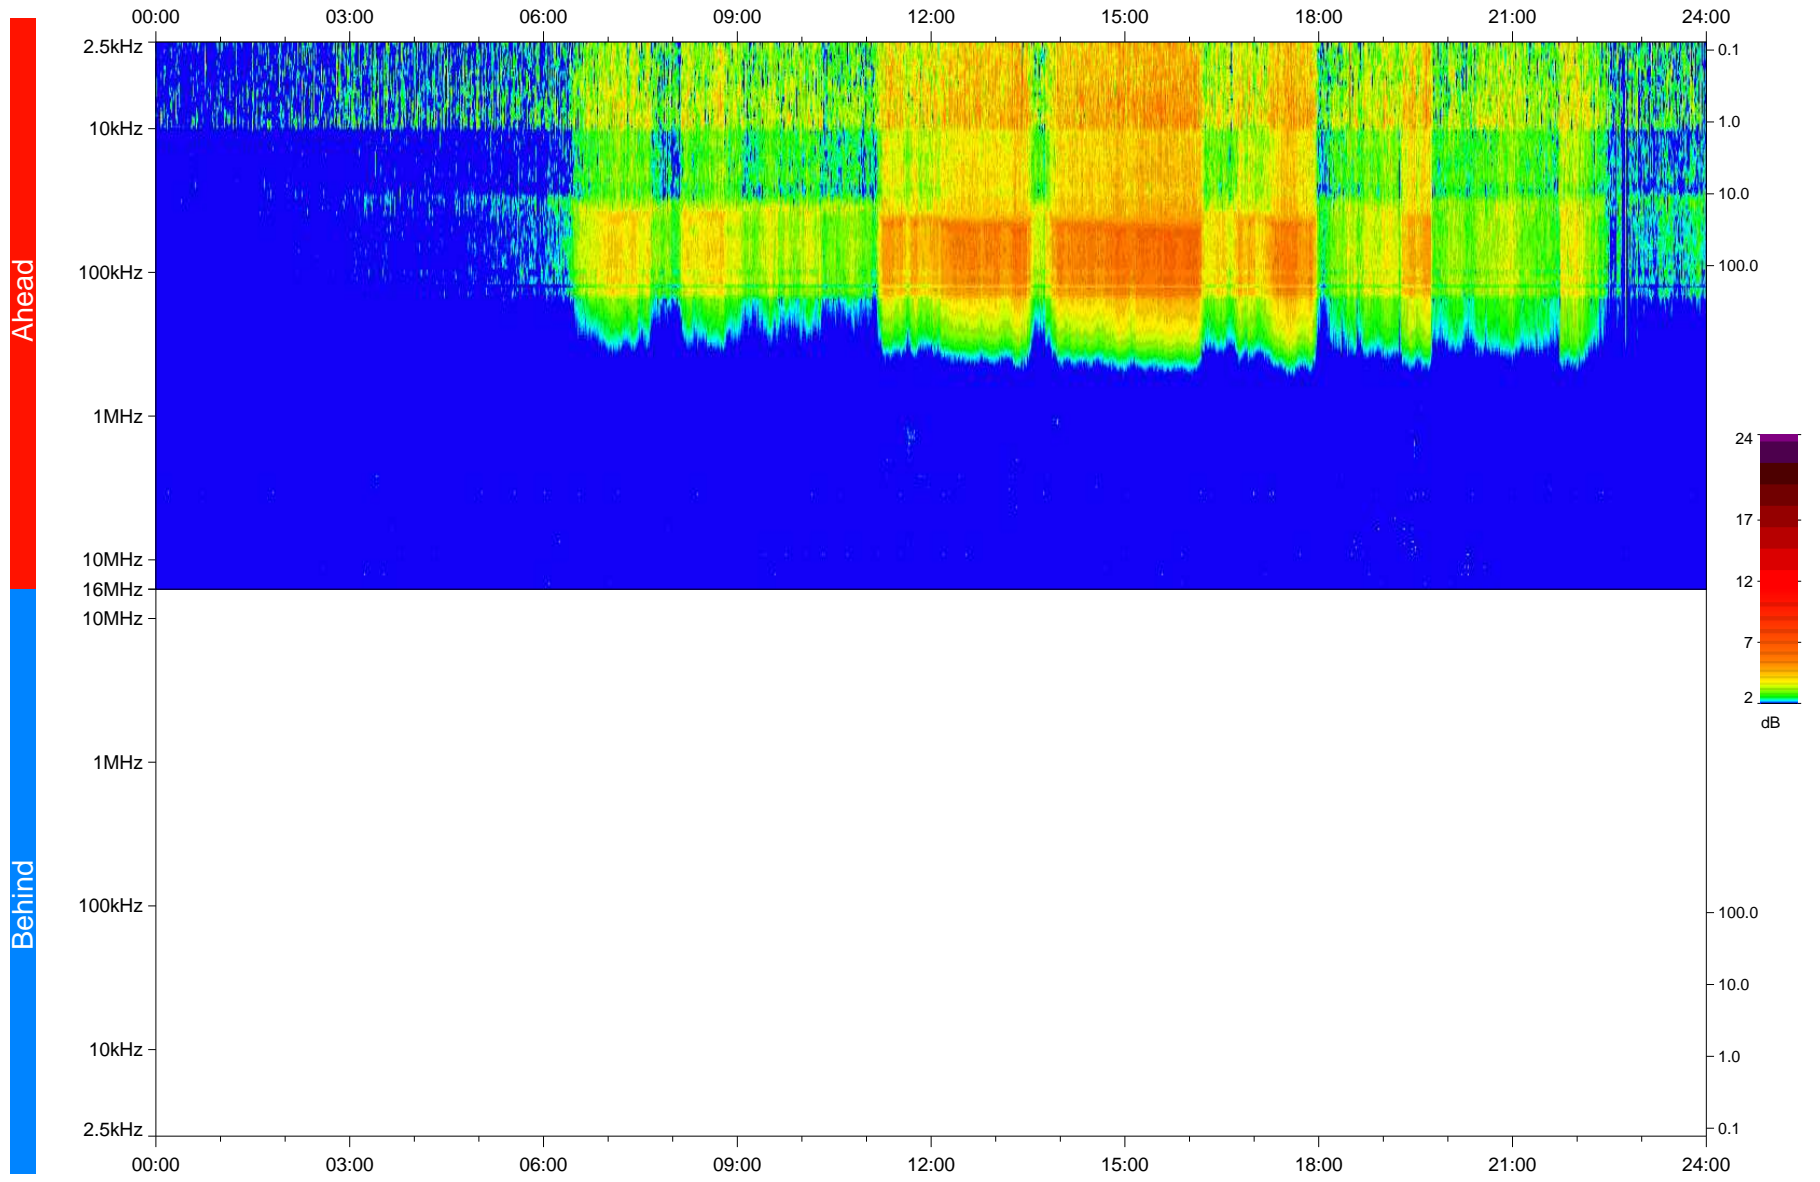

# STEREO/WAVES Daily Summary - 14-Aug-2020 (DOY 227)

Ahead source file: swaves\_ahead\_2020\_227\_1\_05.fin  
Ahead PSE Angle: -65.4°

Behind PSE Angle: 59.4°  
Behind source file: No STEREO-B data

Time (UTC)

file: stereo\_swaves\_daily-summary\_color\_20200814\_v03  
made by: space.umn.edu on macOS with IDL 8.8.2 on 2022-09-15 16:04:08, with TMatlab V945 / dynspec V311