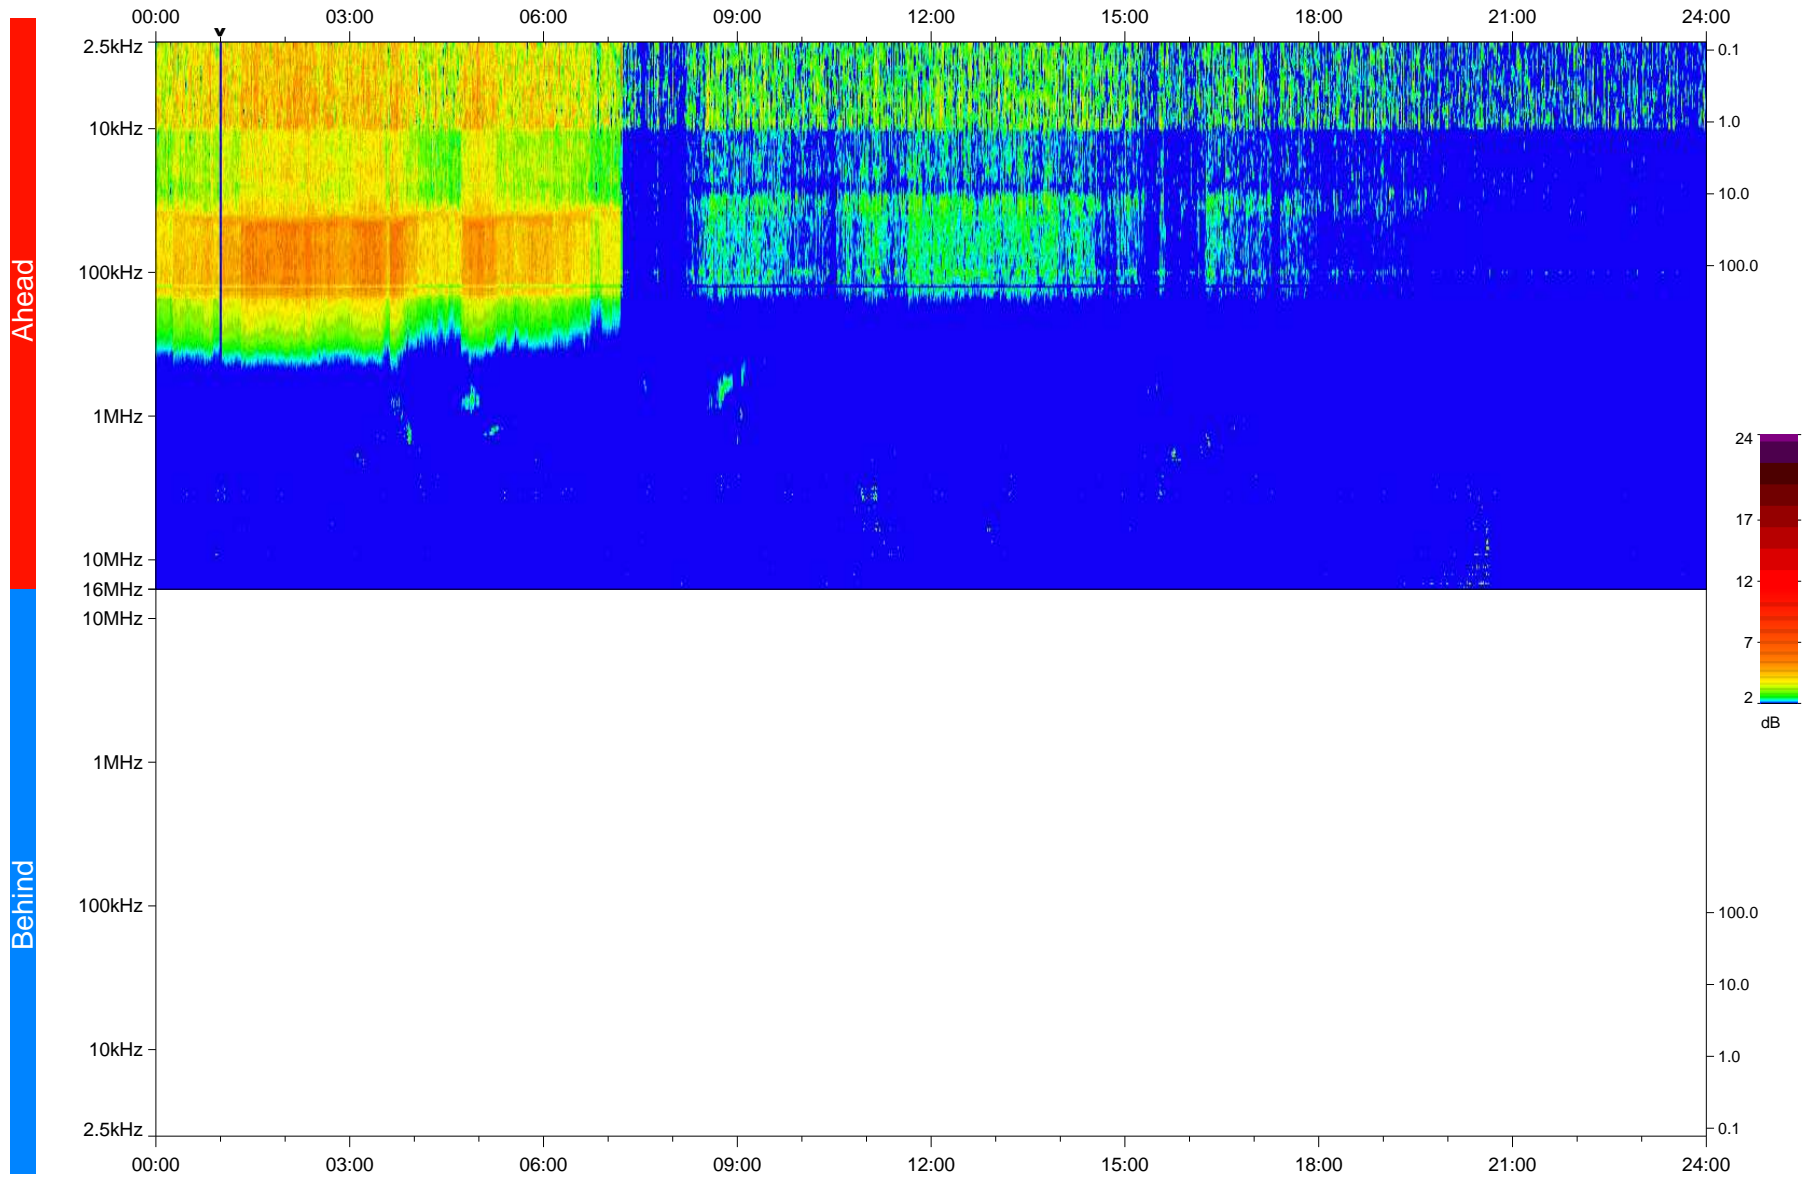

STEREO/WAVES Daily Summary - 13-Aug-2020 (DOY 226)

Ahead source file: swaves_ahead_2020_226_1_05.fin
Ahead PSE Angle: -65.4°

Behind PSE Angle: 59.5°
Behind source file: No STEREO-B data

Time (UTC)

file: stereo_swaves_daily-summary_color_20200813_v04
made by: space.umn.edu on macOS with IDL 8.8.2 on 2022-10-03 16:55:43, with TLib V945 / dynspec V311