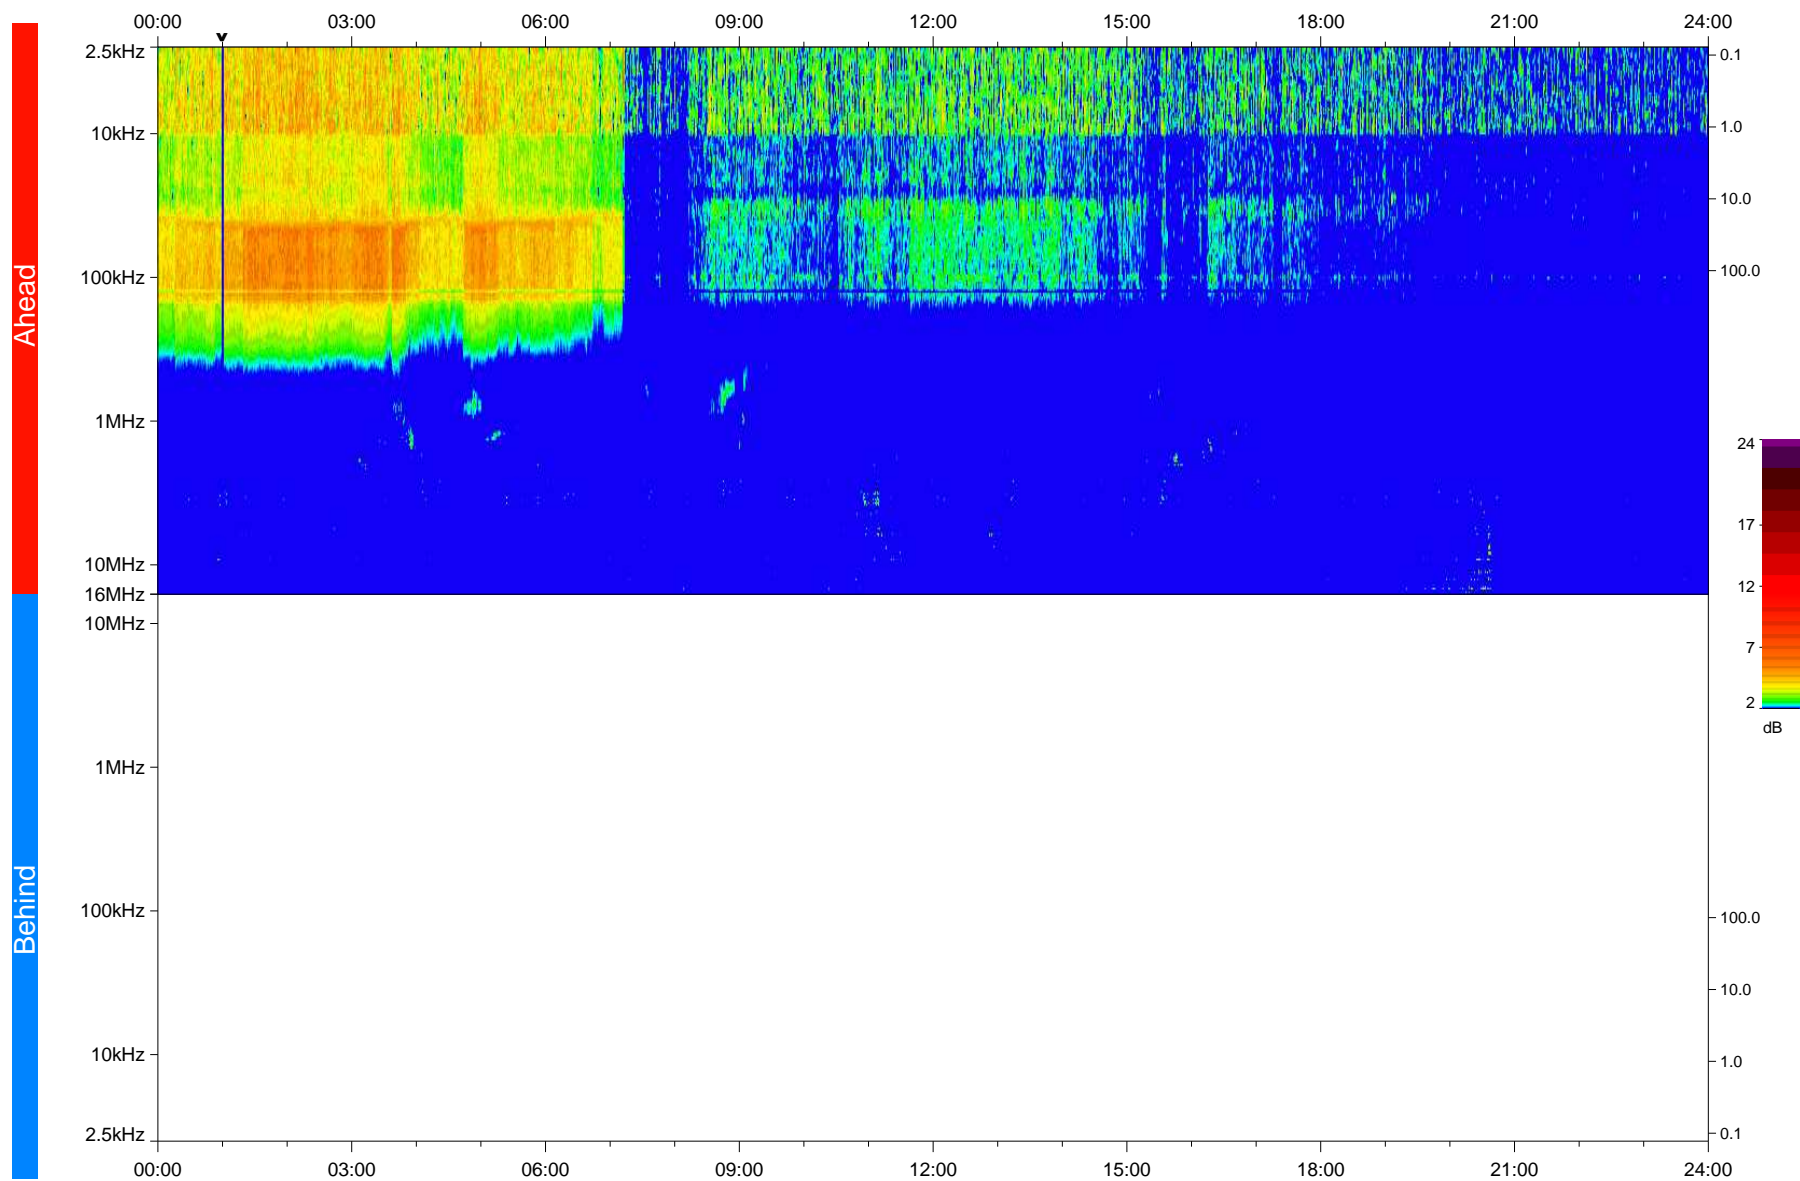

# STEREO/WAVES Daily Summary - 13-Aug-2020 (DOY 226)

Ahead source file: swaves\_ahead\_2020\_226\_1\_05.fin  
Ahead PSE Angle: -65.4°

Behind PSE Angle: 59.5°  
Behind source file: No STEREO-B data

Time (UTC)

file: stereo\_swaves\_daily-summary\_color\_20200813\_v03  
made by: space.umn.edu on macOS with IDL 8.8.2 on 2022-09-15 16:02:43, with TLib V945 / dynspec V311