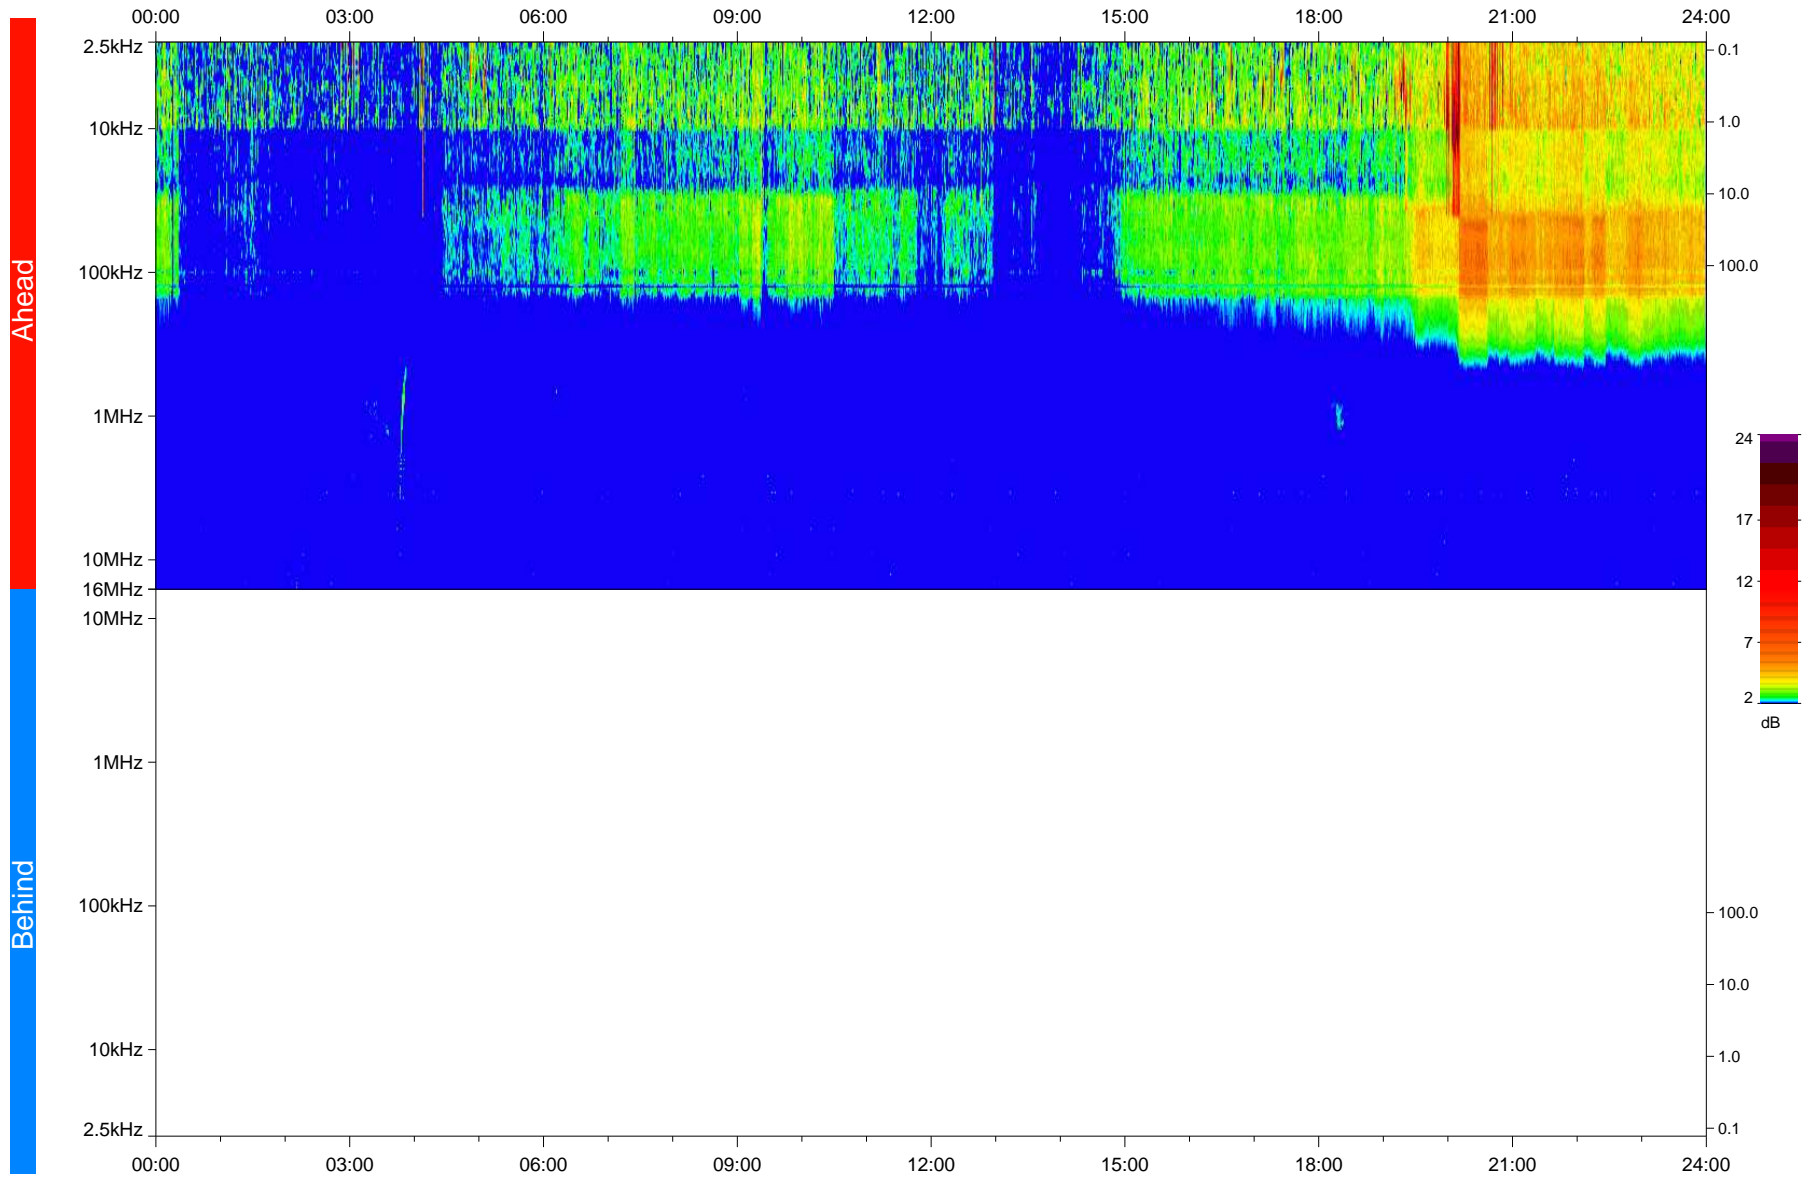

# STEREO/WAVES Daily Summary - 12-Aug-2020 (DOY 225)

Ahead source file: swaves\_ahead\_2020\_225\_1\_05.fin  
Ahead PSE Angle: -65.6°

Behind PSE Angle: 59.5°  
Behind source file: No STEREO-B data

Time (UTC)

file: stereo\_swaves\_daily-summary\_color\_20200812\_v04  
made by: space.umn.edu on macOS with IDL 8.8.2 on 2022-10-03 16:54:15, with TLib V945 / dynspec V311