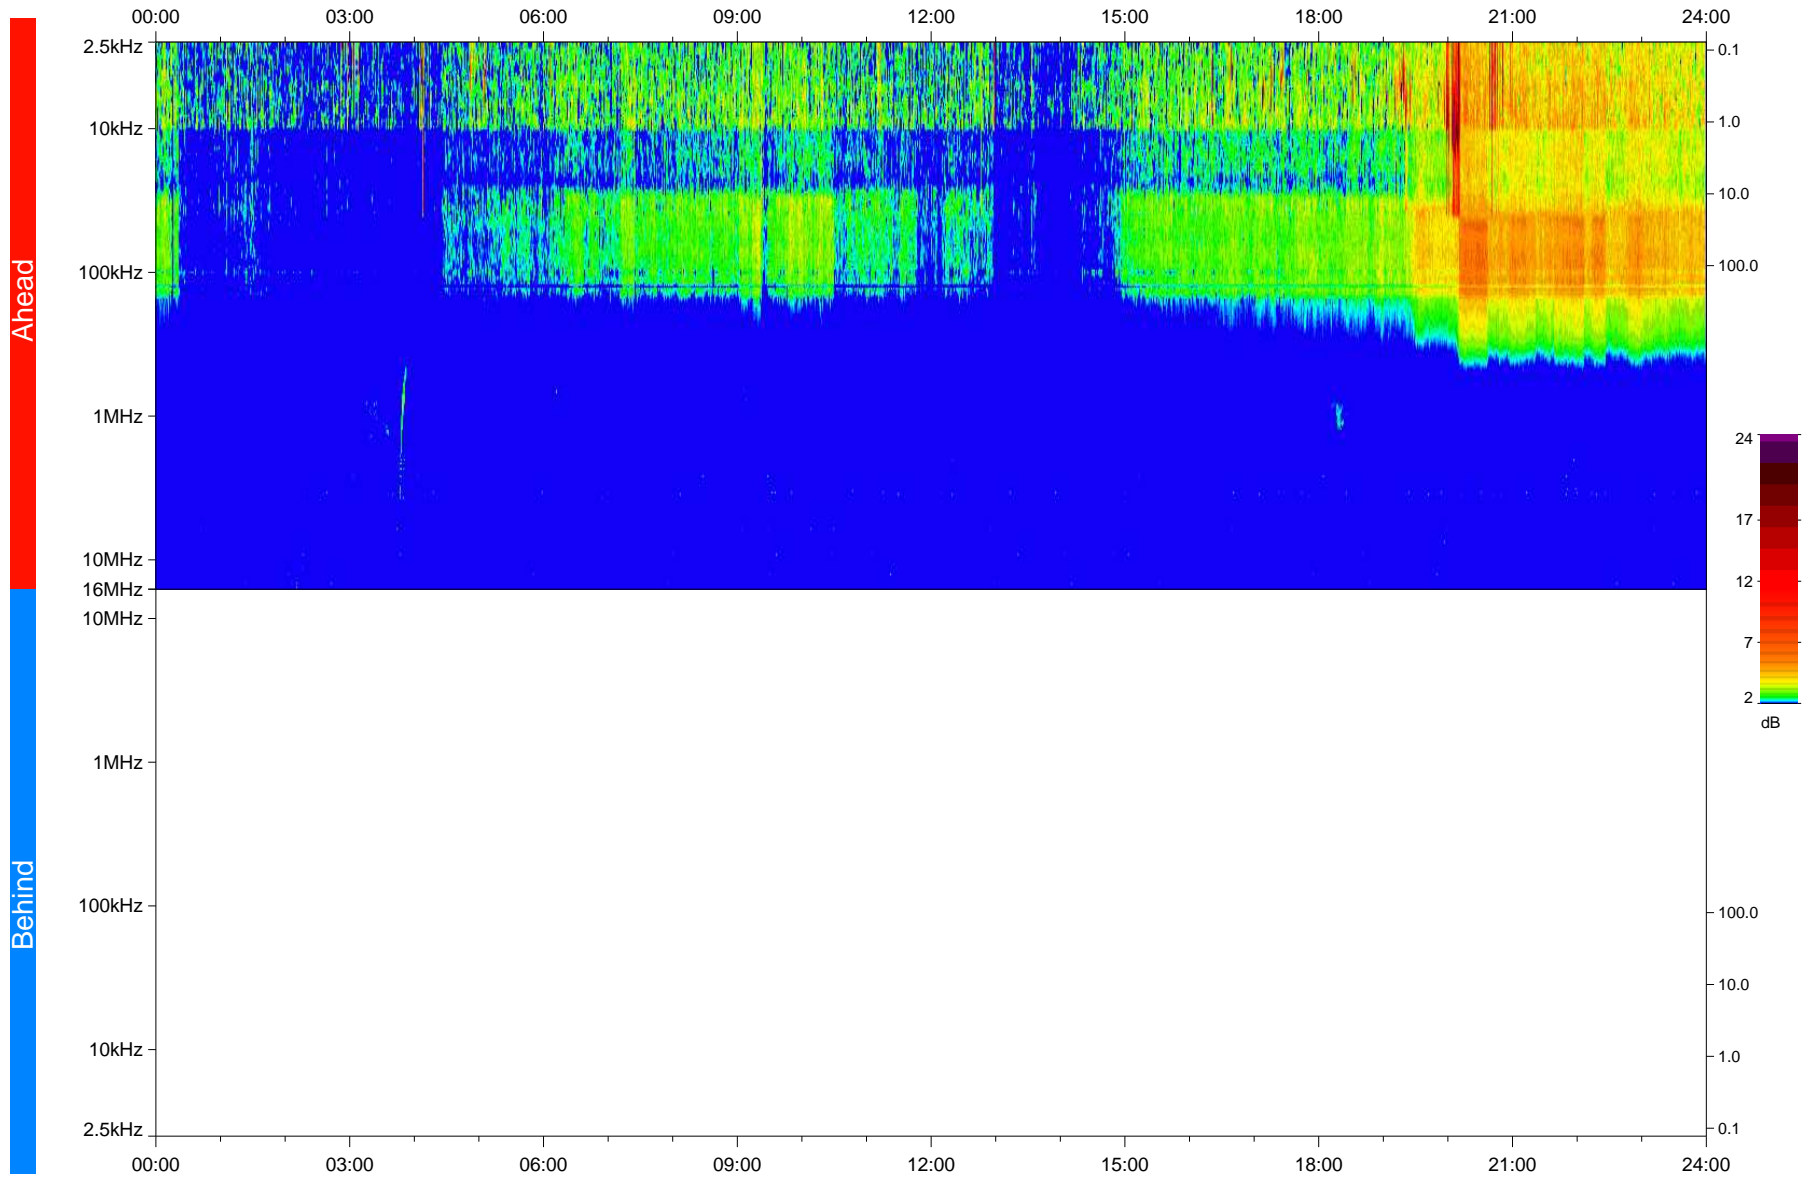

STEREO/WAVES Daily Summary - 12-Aug-2020 (DOY 225)

Ahead source file: swaves_ahead_2020_225_1_05.fin
Ahead PSE Angle: -65.6°

Behind PSE Angle: 59.5°
Behind source file: No STEREO-B data

Time (UTC)

file: stereo_swaves_daily-summary_color_20200812_v03
made by: space.umn.edu on macOS with IDL 8.8.2 on 2022-09-15 16:01:22, with TLib V945 / dynspec V311