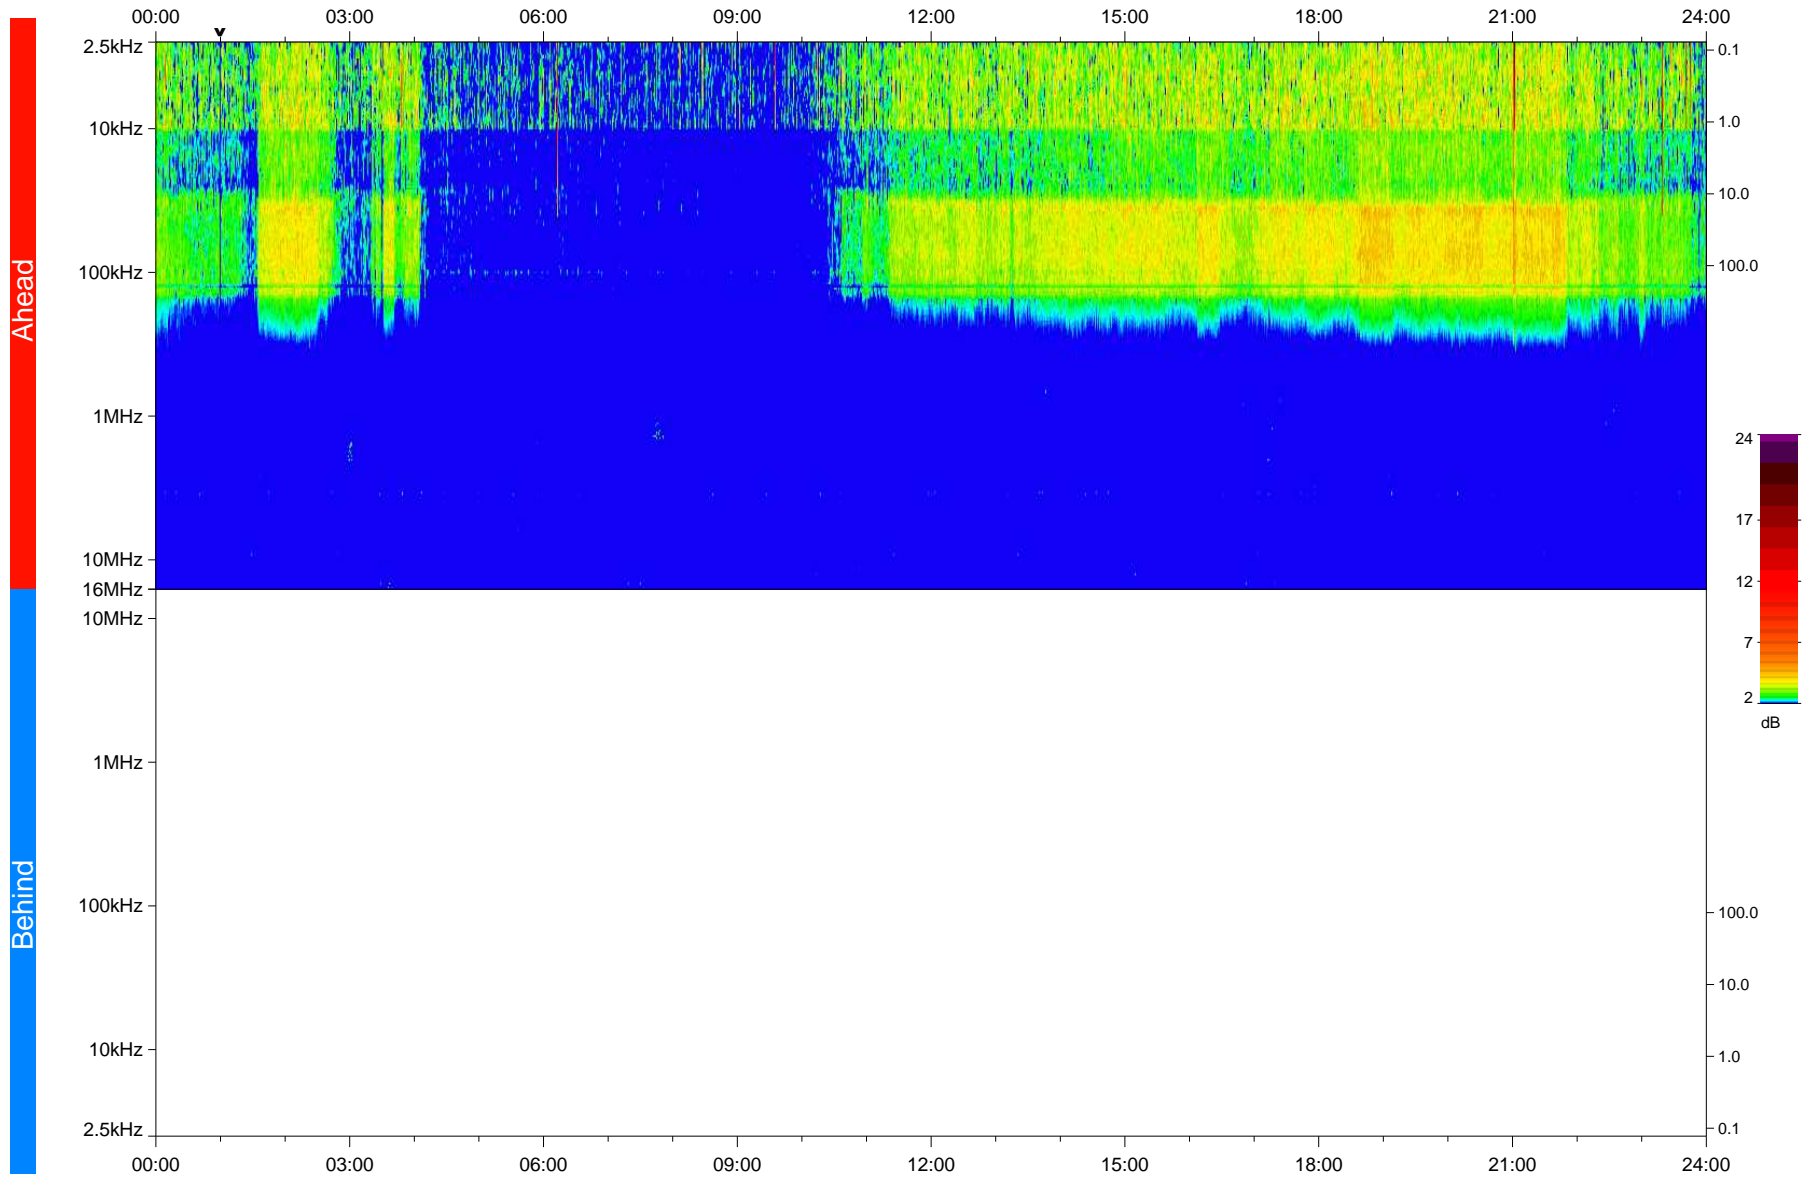

# STEREO/WAVES Daily Summary - 11-Aug-2020 (DOY 224)

Ahead source file: swaves\_ahead\_2020\_224\_1\_05.fin  
Ahead PSE Angle: -65.6°

Behind PSE Angle: 59.6°  
Behind source file: No STEREO-B data

Time (UTC)

file: stereo\_swaves\_daily-summary\_color\_20200811\_v04  
made by: space.umn.edu on macOS with IDL 8.8.2 on 2022-10-03 16:52:44, with TLib V945 / dynspec V311