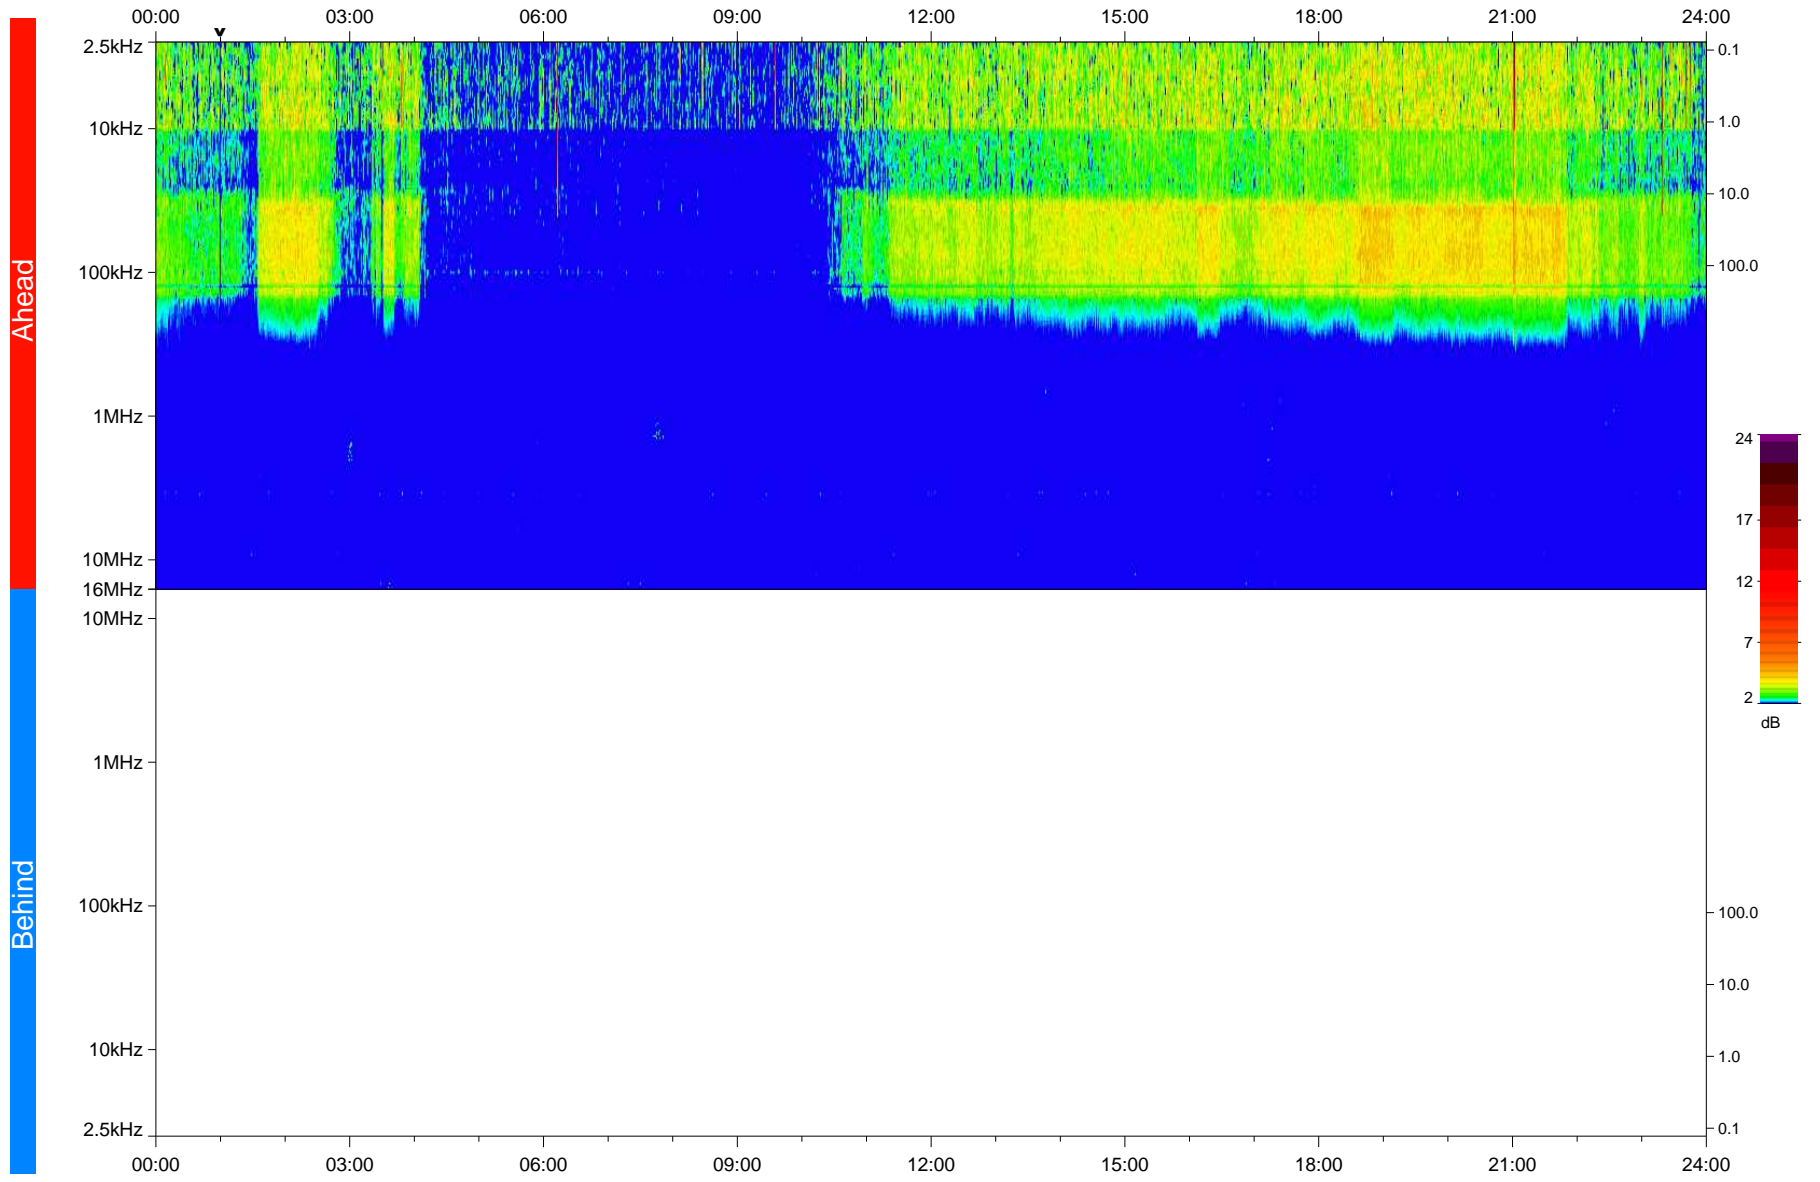

STEREO/WAVES Daily Summary - 11-Aug-2020 (DOY 224)

Ahead source file: swaves Ahead_2020_224_1_05.fin
Ahead PSE Angle: -65.6°

Behind PSE Angle: 59.6°
Behind source file: No STEREO-B data

Time (UTC)

file: stereo_swaves_daily-summary_color_20200811_v03
made by: space.umn.edu on macOS with IDL 8.8.2 on 2022-09-15 16:00:00, with TMatlab V945 / dynspec V311